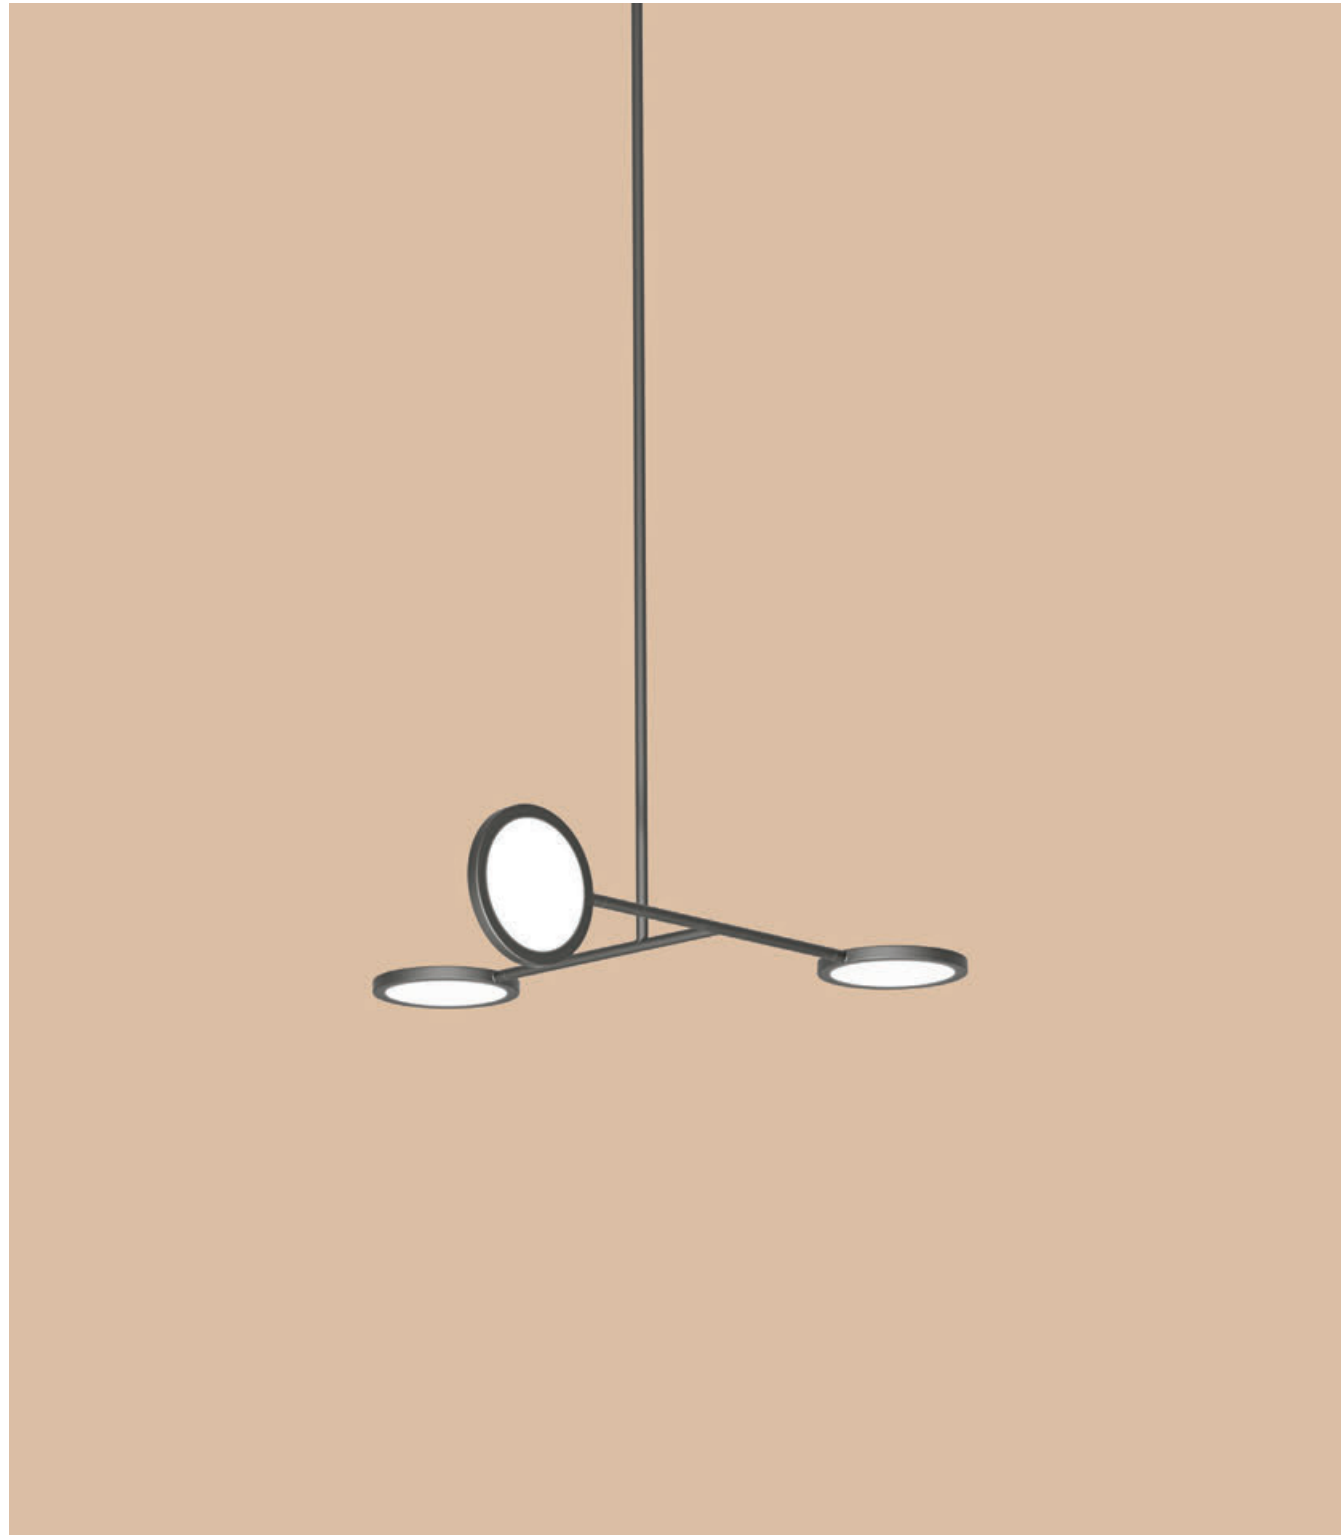

Discus is a spare and graphically compelling lighting collection. Made from modular components, the design is adaptable for spaces ranging from intimate to monumental. Dimmable LEDs cast a warm diffused light through both sides of each rotatable disc.

Designer	Jamie Gray	
Materials	Table / Floor	Brass, Aluminum, Glass, White Carrara Marble, Black Fabric Cord, 2500K 24V LEDs
	Sconce / Climber	Brass, Aluminum, Glass, Optional Fabric Cord, 2500K 24V LEDs
	Pendant / Vine	Brass, Aluminum, Glass, 2500K 24V LEDs
Finishes	<span style="color: #8B4513;">●</span>	Satin Brass
	<span style="color: #DAA520;">●</span>	Polished Brass
	<span style="color: #000000;">●</span>	Satin Blackened Brass

# Discus 3

Jamie Gray

Discus is a spare and graphically compelling lighting collection. Made from modular components, the design is adaptable for spaces ranging from intimate to monumental. Dimmable LEDs cast a warm diffused light through both sides of each rotatable disc.

## Dimensions

L 41" x W 34" x H 44"