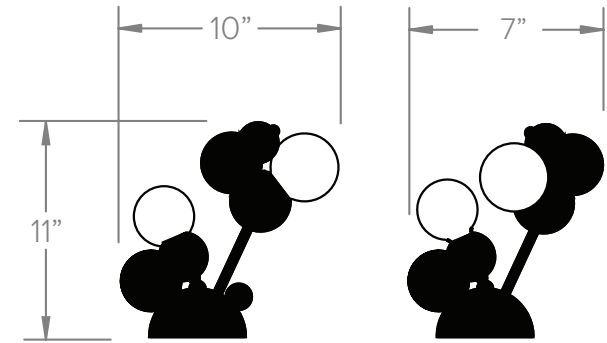

PICTURED ABOVE IN SATIN BRASS FINISH

BUBBLY 02-LIGHT TABLE LAMP

DIMENSIONS:

11" H x 10" W x 7" D
28 CM x 26 CM x 18 CM

MATERIALS:

Brass, G30/G25 bulbs

FINISHES:

Satin Brass
Polished Brass
Oil-Rubbed Bronze
Polished Nickel

WEIGHT:

6 lbs

ILLUMINATION:

120V/ 240V
50W - 120W output
Accepts (2) E26 bulbs
25W bulbs recommended

LEAD TIME:

6-8 weeks
*Please contact studio for
custom shapes & finishes

triode³ design

28, rue Jacob 75006 Paris
+33 (0)1 43 29 40 05