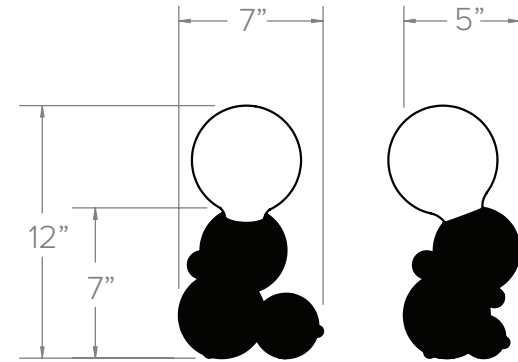

PICTURED ABOVE IN POLISHED BRASS FINISH

BUBBLY 01-LIGHT TABLE SM

DIMENSIONS:

8" H x 4" W x 5" D
20 CM x 10 CM x 13 CM

MATERIALS:

Brass, G30 bulb

FINISHES:

Satin Brass
Polished Brass
Oil-Rubbed Bronze
Polished Nickel

WEIGHT:

3 lbs

ILLUMINATION:

120V/ 240V
25W - 60W output
Accepts (1) E26 bulb
25W bulbs recommended

LEAD TIME:

6-8 weeks
*Please contact studio for
custom shapes & finishes

triode³ design

PICTURED ABOVE IN OIL-RUBBED BRONZE FINISH

BUBBLY 01-LIGHT TABLE LG

DIMENSIONS:

12" H x 7" W x 5" D
31 CM x 18 CM x 13 CM

MATERIALS:

Brass, G40 bulb

FINISHES:

Satin Brass
Polished Brass
Oil-Rubbed Bronze
Polished Nickel

WEIGHT: