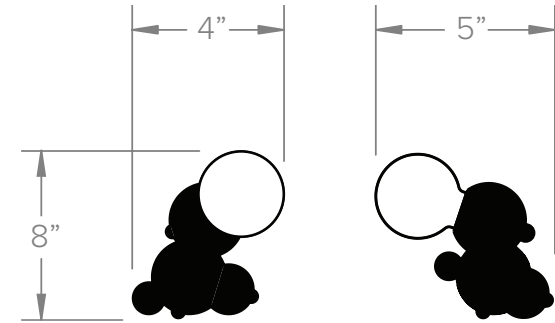

PICTURED ABOVE IN POLISHED BRASS FINISH

BUBBLY 01-LIGHT TABLE SM

DIMENSIONS:

8" H x 4" W x 5" D
20 CM x 10 CM x 13 CM

MATERIALS:

Brass, G30 bulb

FINISHES:

Satin Brass
Polished Brass
Oil-Rubbed Bronze
Polished Nickel

WEIGHT:

3 lbs

ILLUMINATION:

120V/ 240V
25W - 60W output
Accepts (1) E26 bulb
25W bulbs recommended

LEAD TIME:

6-8 weeks
*Please contact studio for
custom shapes & finishes

triode³ design

PICTURED ABOVE IN OIL-RUBBED BRONZE FINISH

BUBBLY 01-LIGHT TABLE LG

DIMENSIONS:

12" H x 7" W x 5" D
31 CM x 18 CM x 13 CM

MATERIALS:

Brass, G40 bulb

FINISHES:

Satin Brass
Polished Brass
Oil-Rubbed Bronze
Polished Nickel

WEIGHT: