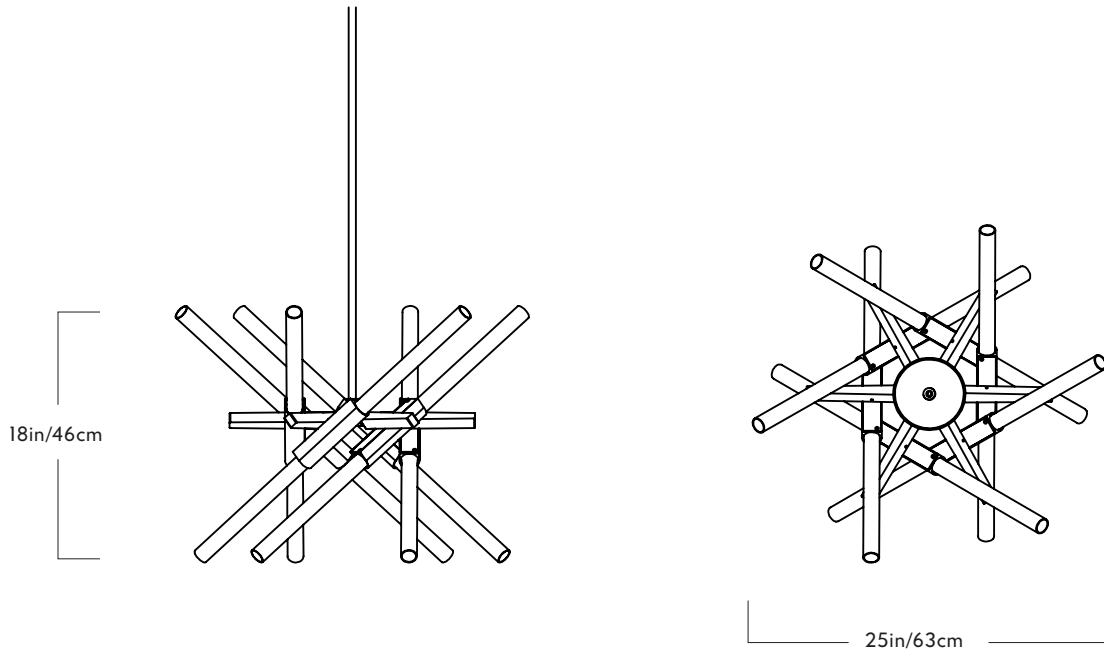

Astral Agnes

01- 12 Lights

Series
Astral Agnes

Product
01- 12 Lights

Lead Time
8 weeks

Dimensions
Appx. L 25in/63cm x
W 25in/63cm x H 18in/46cm

Weights
10lb/4.5kg

Materials
Machined aluminum, glass

Finishes / Colors
Black, bronze, polished nickel,
brushed brass

Suspension
1/2-inch aluminum stem in matching
metal finish. 35-inch length included
with lamp. 96-inch length available for
additional cost. Stem length can be
adjusted on site.

Canopy
5-inch canopy in matching metal finish

Dimmer Compatibility
Triac/Phase-cut

Certifications
UL, cUL (120V Incandescent)
CE, CB (240V Halogen)

120V Illumination
Sockets: E17
Bulbs: 25 Watt T6½ incandescent
Wattage: 300 Watts
Lumens: 2000 Lumens
Color Temperature: 2700 Kelvin

240V Illumination
Sockets: G9
Bulbs: 20 Watt T4 halogen
Wattage: 240 Watts
Lumens: 2160 Lumens
Color Temperature: 2700 Kelvin

LED Options
Sockets: G9
Bulbs: 20 Watt T4 halogen
Wattage: 240 Watts
Lumens: 2160 Lumens
Color Temperature: 2700 Kelvin