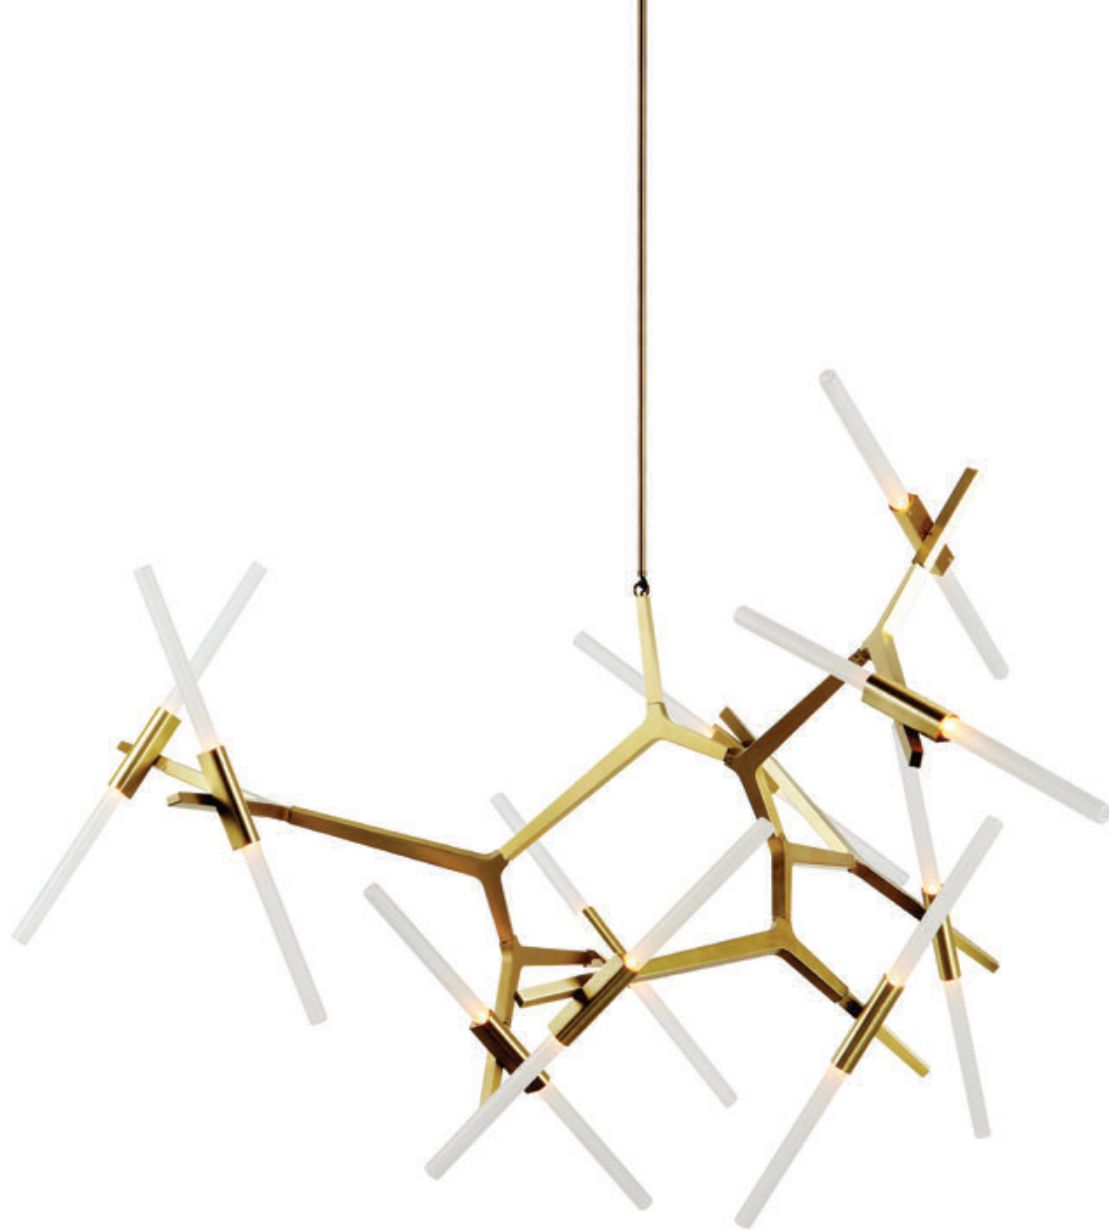

AGNES / ASTRAL AGNES

triode³ design

28, rue Jacob 75006 Paris
+33 (0)1 43 29 40 05

contact@triodedesign.com
www.triodedesign.com

AGNES ASTRAL AGNES

Originally conceived as a candelabra, Agnes takes its inspiration from the fictional heroine of the same name, a worker in the world's oldest profession during the 1849 California Gold Rush. The modular system would allow Agnes easy setup in her makeshift "workspace." In this version, glowing glass tubes replace the candles. Articulated joints allow the glass to be arranged in a multitude of ways.

Chandelier — 20 Lights (Brushed Brass / Straight-Cut Glass)
Approx. L 59.5 in / 151 cm × W 50 in / 127 cm × H 33.5 in / 85 cm

Finishes

- Black
- Bronze
- Polished Nickel
- Brushed Brass

Canopy

A

A 5-inch round in matching metal finish

Features

Astral glass is fixed

Lamping 120V

A

B

C

A 25-Watt T6 1/2 frosted tube E17 base. UL, cUL certified

B 25-Watt G9 Halogen

B

A Straight-cut

B Angle-cut

Details

Lead Time	10 weeks
Materials	Machined aluminum, glass
Suspension	1/2-inch aluminum stem in matching metal finish. 35-inch length included with lamp. 96-inch length available for additional cost. Stem length can be adjusted on site.
Dimmer Compatibility	Triac or Electronic Low Voltage (ELV)