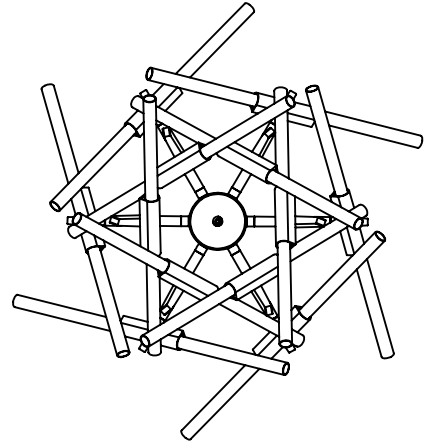

Astral Agnes

02- 24 Lights

Series
Astral Agnes

Product
02- 24 Lights

Lead Time
8 weeks

Dimensions
Approx. L 36in/91cm x
W 36in/91cm x H 33in/84cm

Weights
20lb/9kg

Materials
Machined aluminum, glass

Finishes / Colors
Black, bronze, polished nickel,
brushed brass

Suspension
1/2-inch aluminum stem in matching
metal finish. 35-inch length included
with lamp. 96-inch length available for
additional cost. Stem length can be
adjusted on site.

Canopy
5-inch canopy in matching metal finish-

Dimmer Compatibility
Triac/Phase-Cut

Certifications
UL, cUL (120V Incandescent)
CE, CB (240V Halogen)

Incandescent Illumination (120V)
Sockets: E17
Bulbs: 25 Watt T6½ incandescent
Wattage: 430 Watts
Lumens: 4000 Lumens
Color Temperature: 2700 Kelvin

Halogen Illumination (120V/240V)
Sockets: G9
Bulbs: 20 Watt T4 halogen
Wattage: 342 Watts
Lumens: 4320 Lumens
Color Temperature: 2700 Kelvin

LED Illumination (120V/240V)
Sockets: G9
Bulbs: 20 Watt T4 halogen
Wattage: 480 Watts
Lumens: 4000 Lumens
Color Temperature: 2700 Kelvin