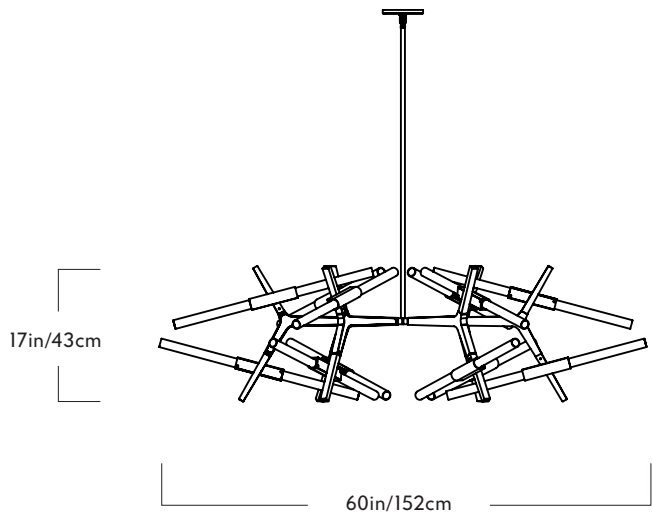

Roll & Hill

Astral Agnes

03- 24 Lights

Series
Astral Agnes

Product
03- 24 Lights

Lead Time
8 weeks

Dimensions
Appx. L 60in/152cm x
W 60in/152cm x H 17in/43cm

Weights
20lb/9kg

Materials
Machined aluminum, glass

Finishes / Colors
Black, bronze, polished nickel,
brushed brass

Suspension
1/2-inch aluminum stem in matching
metal finish. 35-inch length included
with lamp. 96-inch length available for
additional cost. Stem length can be
adjusted on site.

Canopy
5-inch canopy in matching metal finish

Dimmer Compatibility
Triac/Phase-Cut

Certifications
UL, cUL (120V Incandescent)
CE, CB (240V Halogen)

Incandescent Illumination (120V)
Sockets: E17
Bulbs: 25 Watt T6½ incandescent
Wattage: 600 Watts
Lumens: 4000 Lumens
Color Temperature: 2700 Kelvin

Halogen Illumination (120V/240V)
Sockets: G9
Bulbs: 20 Watt T4 halogen
Wattage: 480 Watts
Lumens: 4320 Lumens
Color Temperature: 2700 Kelvin

LED Illumination (120V/240V)
Sockets: G9
Bulbs: 20 Watt T4 halogen
Wattage: 480 Watts
Lumens: 4320 Lumens
Color Temperature: 2700 Kelvin