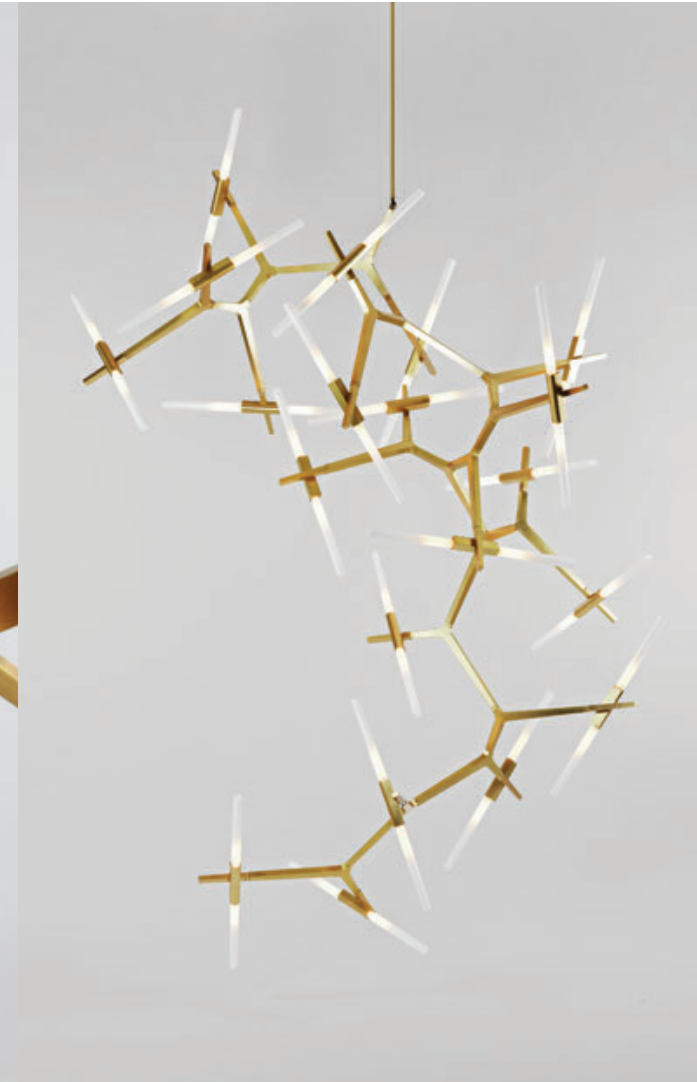

AGNES / ASTRAL AGNES

triode³ design

28, rue Jacob 75006 Paris
+33 (0)1 43 29 40 05

contact@triodedesign.com
www.triodedesign.com

AGNES ASTRAL AGNES

Originally conceived as a candelabra, Agnes takes its inspiration from the fictional heroine of the same name, a worker in the world's oldest profession during the 1849 California Gold Rush. The modular system would allow Agnes easy setup in her makeshift "workspace." In this version, glowing glass tubes replace the candles. Articulated joints allow the glass to be arranged in a multitude of ways.

Lead Time
8 weeks

Dimensions
Appx. L 25in/63cm x
W 25in/63cm x H 18in/46cm

Weights
10lb/4.5kg

Materials
Machined aluminum, glass

Finishes / Colors
Black, bronze, polished nickel,
brushed brass

Suspension
1/2-inch aluminum stem in matching
metal finish. 35-inch length included
with lamp. 96-inch length available for
additional cost. Stem length can be
adjusted on site.

Chandelier — 6 Lights (Custom Finish / Angle-Cut Glass)
Approx. L 33 in / 84 cm × W 25 in / 64 cm × H 19 in / 48 cm

Cascade — 20 Lights (Bronze / Straight-Cut Glass)
Approx. L 29 in / 74 cm × W 26 in / 65 cm × H 102 in / 259 cm

01 – 12 Lights (Brushed Brass)
Dia 26 in / 65 cm × H 12 in / 30 cm

02 – 24 Lights (Bronze)
Dia 35.5 in / 90 cm × H 31 in / 79 cm

Chandelier — 20 Lights (Brushed Brass / Angle-Cut Glass)
Detail

Custom Configuration (Brushed Brass / Straight-Cut Glass)