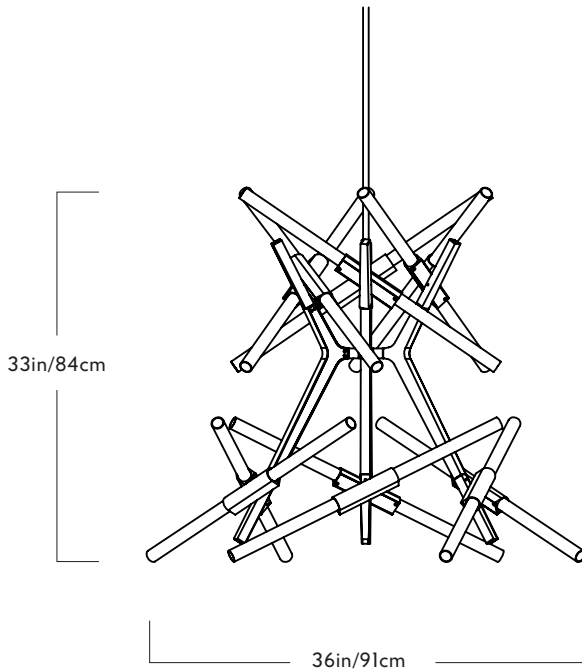

Chandelier — 20 Lights (Brushed Brass / Straight-Cut Glass)
Approx. L 59.5 in / 151 cm × W 50 in / 127 cm × H 33.5 in / 85 cm

Finishes

- Black
- Bronze
- Polished Nickel
- Brushed Brass

Canopy

A

A 5-inch round in matching metal finish

B

A Straight-cut

B Angle-cut

Details

Lead Time	10 weeks
Materials	Machined aluminum, glass
Suspension	1/2-inch aluminum stem in matching metal finish. 35-inch length included with lamp. 96-inch length available for additional cost. Stem length can be adjusted on site.
Dimmer Compatibility	Triac or Electronic Low Voltage (ELV)

Lead Time
8 weeks

Dimensions
Appx. L 25in/63cm x
W 25in/63cm x H 18in/46cm

Weights
10lb/4.5kg

Materials
Machined aluminum, glass

Finishes / Colors
Black, bronze, polished nickel,
brushed brass

Suspension
1/2-inch aluminum stem in matching
metal finish. 35-inch length included
with lamp. 96-inch length available for
additional cost. Stem length can be
adjusted on site.

Astral Agnes

02- 24 Lights

Series
Astral Agnes

Product
02- 24 Lights

Lead Time
8 weeks

Dimensions
Approx. L 36in/91cm x
W 36in/91cm x H 33in/84cm

Weights
20lb/9kg

Materials
Machined aluminum, glass