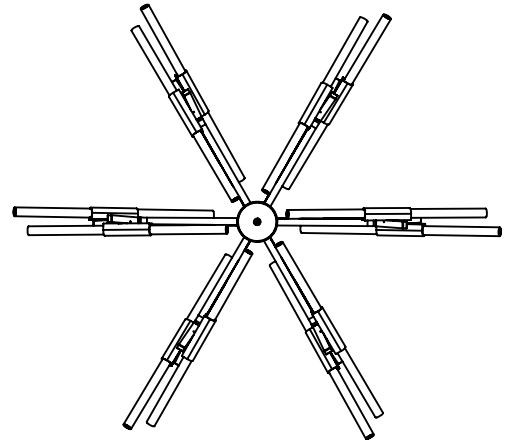

Roll & Hill

Astral Agnes

03- 24 Lights

Series
Astral Agnes

Product
03- 24 Lights

Lead Time
8 weeks

Dimensions
Appx. L 60in/152cm x
W 60in/152cm x H 17in/43cm

Weights
20lb/9kg

Materials
Machined aluminum, glass

Finishes / Colors
Black, bronze, polished nickel,
brushed brass

Suspension
1/2-inch aluminum stem in matching
metal finish. 35-inch length included
with lamp. 96-inch length available for
additional cost. Stem length can be
adjusted on site.

Canopy
5-inch canopy in matching metal finish

Dimmer Compatibility
Triac/Phase-Cut

Certifications
UL, cUL (120V Incandescent)
CE, CB (240V Halogen)

Incandescent Illumination (120V)
Sockets: E17
Bulbs: 25 Watt T6½ incandescent
Wattage: 600 Watts
Lumens: 4000 Lumens
Color Temperature: 2700 Kelvin

Halogen Illumination (120V/240V)
Sockets: G9
Bulbs: 20 Watt T4 halogen
Wattage: 480 Watts
Lumens: 4320 Lumens
Color Temperature: 2700 Kelvin

LED Illumination (120V/240V)
Sockets: G9
Bulbs: 20 Watt T4 halogen
Wattage: 480 Watts
Lumens: 4320 Lumens
Color Temperature: 2700 Kelvin