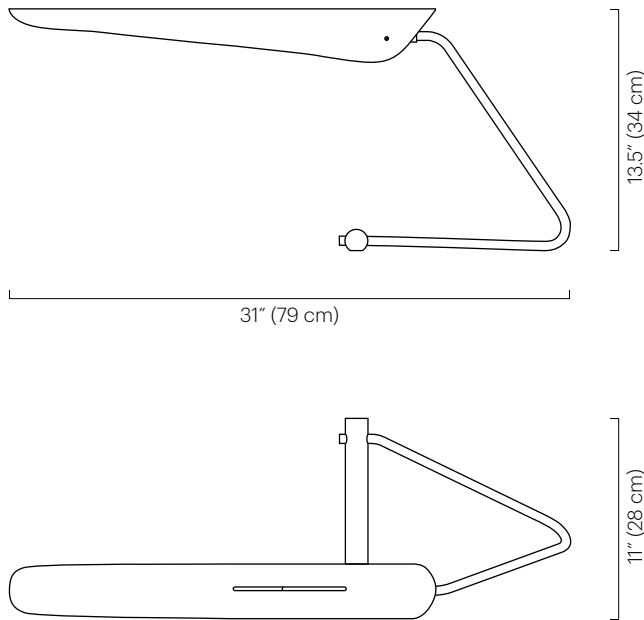

No. 113

Description

The Sarus shade is mounted to a hand bent steel frame. The powder coated aluminum shade rotates for directional light.

Materials

Shade: Powder coated aluminum
 Frame: Plated steel or brass
 Base: Powder coated steel

US/Canada: T10 tubular incandescent 60W max
 Europe: E27 base (tubular 32mm recommended) 60W max
 Note: Bulbs not included.
 Halogen bulbs not recommended.

Wattage

60 watts max

Weight

4.5 lbs (2 kg)

Remarks

Available to be wired UL.
 On/Off switch on cord.
 Shade and base are same color.
 Shade swivels 320 degrees.
 Cord color is black;
 length approx. 7 feet.
 Indoor use and dry locations only.

Dimensions:

31" D x 11" W x 13.5" H
 (79 D x 28 W x 34 cm H)