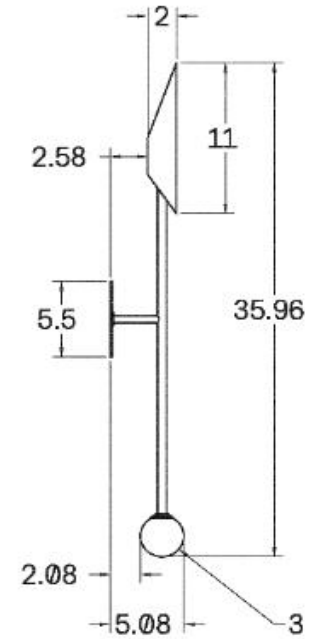

CERTIFICATIONS

CE, Damp Locations, UL and cUL Certified

DIMENSIONAL DRAWING