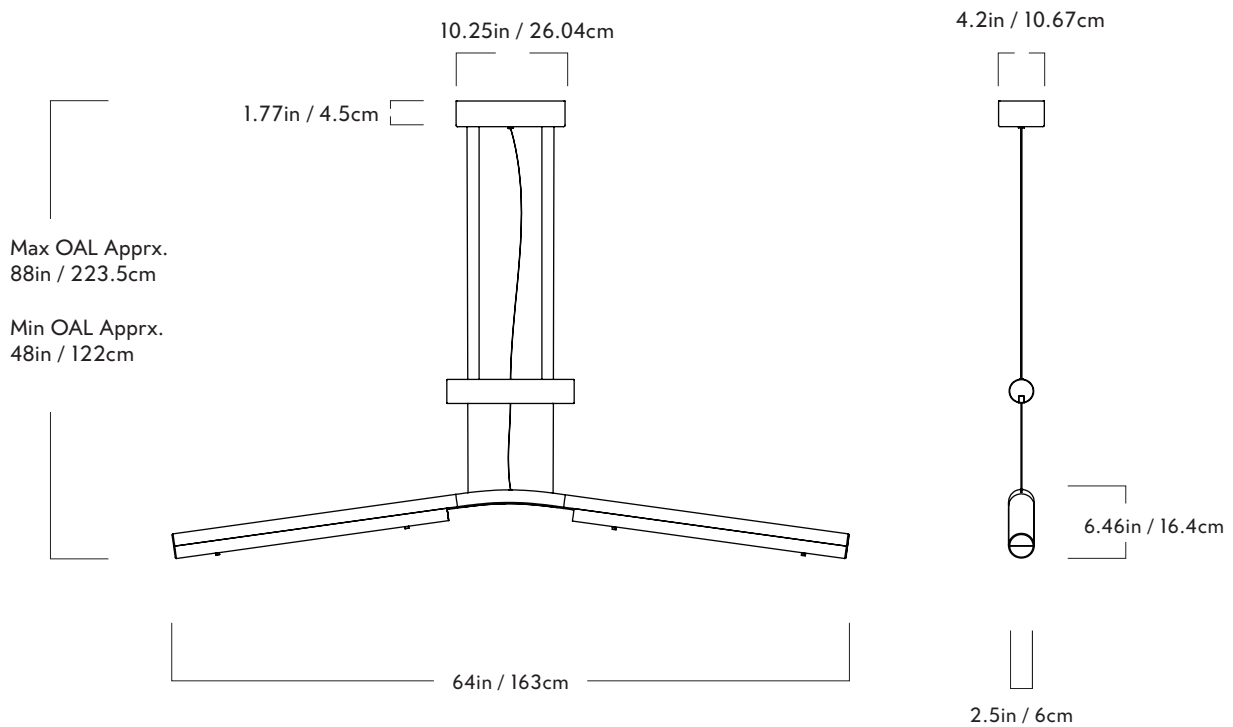

Roll & Hill

triode

28 rue Jacob 75006 Paris contact@triodedesign.com
+33 (0)1 43 29 40 05 www.triodedesign.com

Counterweight

Series
Counterweight

Product
Pendant

Dimensions
L 64in / 163cm x W 2.5in / 6cm x
H 12in / 30cm

Weight
13lb / 6kg

Pendant

Materials
Wood, brass, Carrera marble, glass

Finishes
Ash/brass, walnut/brass

Suspension
Aircraft cable

Canopy
10 x 4-inch rectangle in matching
metal finish

Fixture Mounting
Designed to be mounted on standard
4 in. Electrical Box.
Two #8-32 screws included.
Additional mounting hardware provided
for 240V versions.

240V Illumination
Integrated LED
Wattage: 28 Watts
Lumens: 2700 Lumens est.
Color Temperature: 2700K, 90CRI
LED Lifetime: 50,000 Hours est.
Dimming: ELV, 0-10V

Driver location
Driver located in the canopy