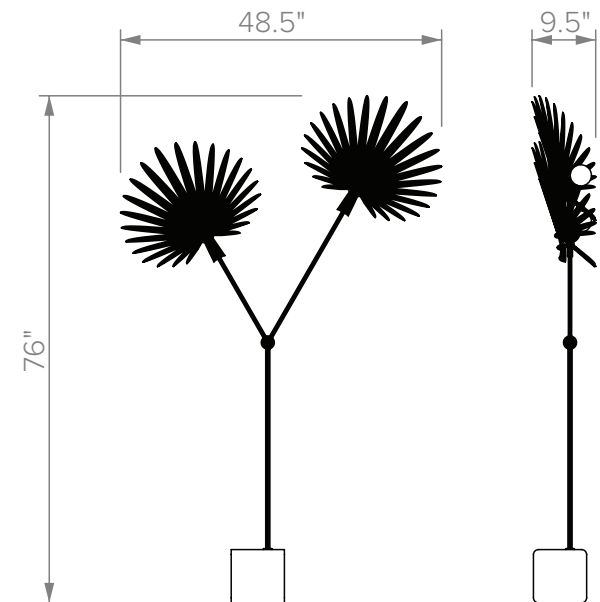

## INEZ FLOOR LAMP

### DIMENSIONS

76 × 49 × 10 IN MIN. DROP  
194 × 124 × 24 CM

### WEIGHT

50 LB  
23 KG

### LEAD TIME

8–10 weeks

*Please inquire for custom  
options.*