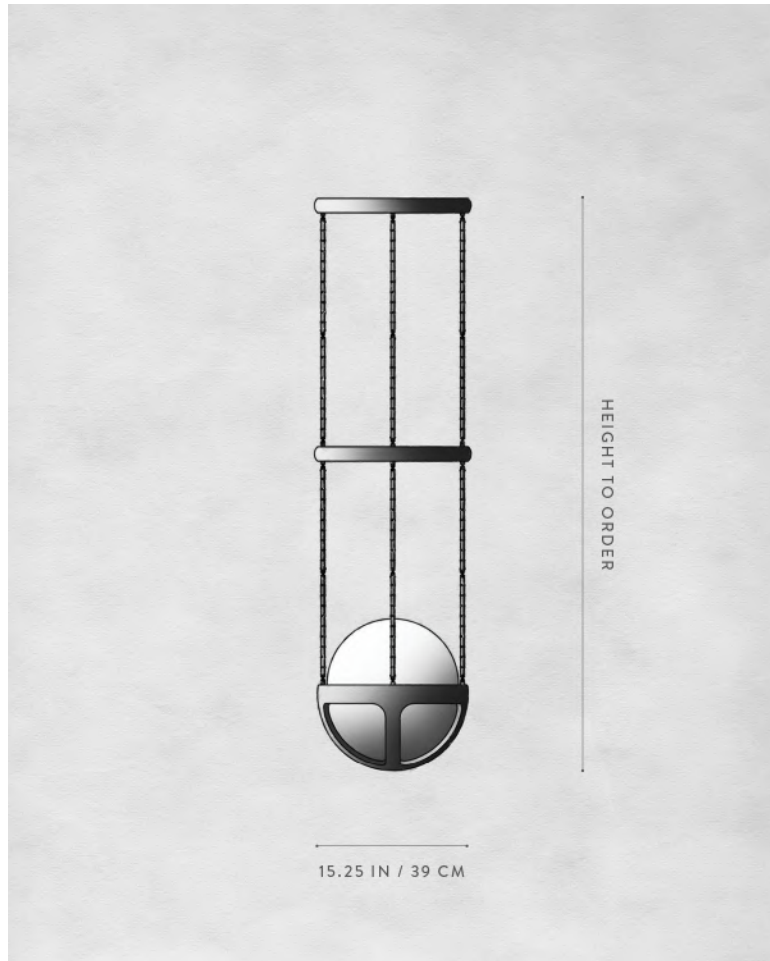

HEIGHT TO ORDER

WEIGHT

LARGE A: APPROX. 82.5 LBS / 37.4 KG

LARGE B: APPROX. 97.5 LBS / 44.2 KG

LARGE C: APPROX. 114.2 LBS / 51.8 KG

LARGE D: APPROX. 130.4 LBS / 59.1 KG

MINIMUM HEIGHT

34 IN

A P P A R A T U S

REPRISE : PENDANT MEDIUM

DIMENSIONS

Ø 15.25 IN

Ø 39 CM

WEIGHT

HEIGHT TO ORDER

MEDIUM A: APPROX. 51 LBS / 23 KG