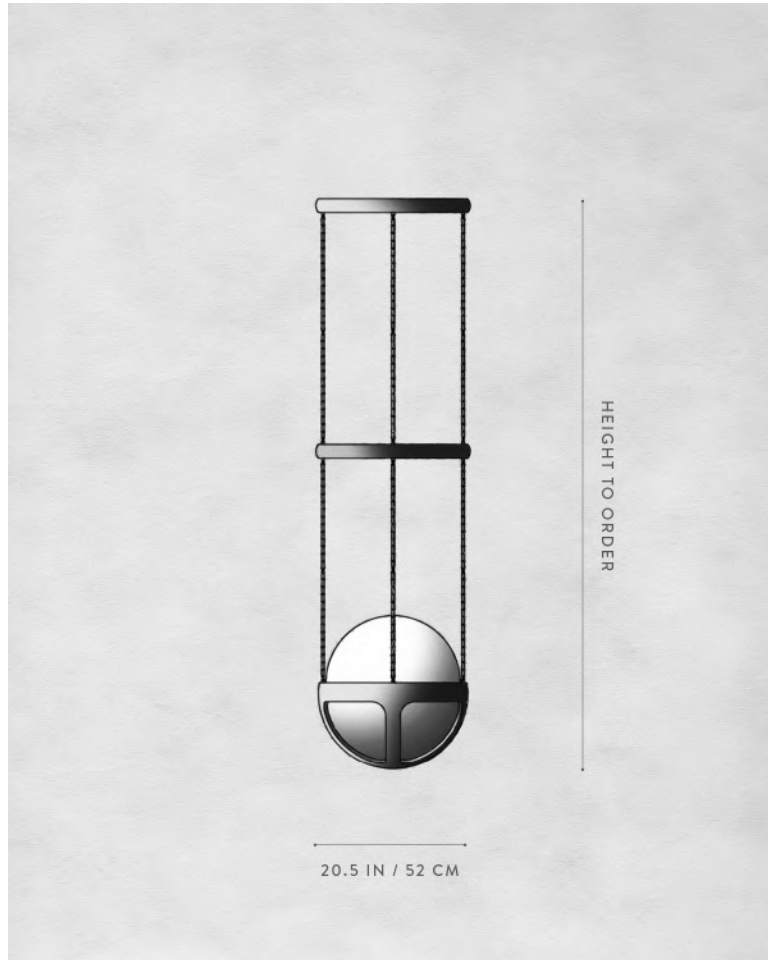

A P P A R A T U S

REPRISE : PENDANT LARGE

DIMENSIONS

Ø 20.5 IN

Ø 52 CM

HEIGHT TO ORDER

WEIGHT

LARGE A: APPROX. 82.5 LBS / 37.4 KG

LARGE B: APPROX. 97.5 LBS / 44.2 KG

LARGE C: APPROX. 114.2 LBS / 51.8 KG

LARGE D: APPROX. 130.4 LBS / 59.1 KG

MINIMUM HEIGHT

34 IN

VOLTAGE

120-240

ETL / CB / CE / CCC / CQC / SAA / KC / UKCA

LAMPING

MAX 40W

BULB INCLUDED

1 X 6W DIMMABLE LED BULB

480 LUMENS,

2500K COLOR TEMPERATURE

120V: E26 GLOBE LG: MATTE WHITE

240V: E27 GLOBE LG: MATTE WHITE

BULB LIFE

30,000 HOURS

DEPOSIT

50% UPON ORDER

BALANCE

DUE PRIOR TO SHIPPING

LEAD TIME

PLEASE REFER TO WEBSITE

CUSTOMIZATION AVAILABLE

FINISHED AND ASSEMBLED BY HAND IN NY

DOMESTIC AND IMPORTED COMPONENTS

CUSTOM OPTIONS AVAILABLE FOR HEIGHT OVER 146 IN