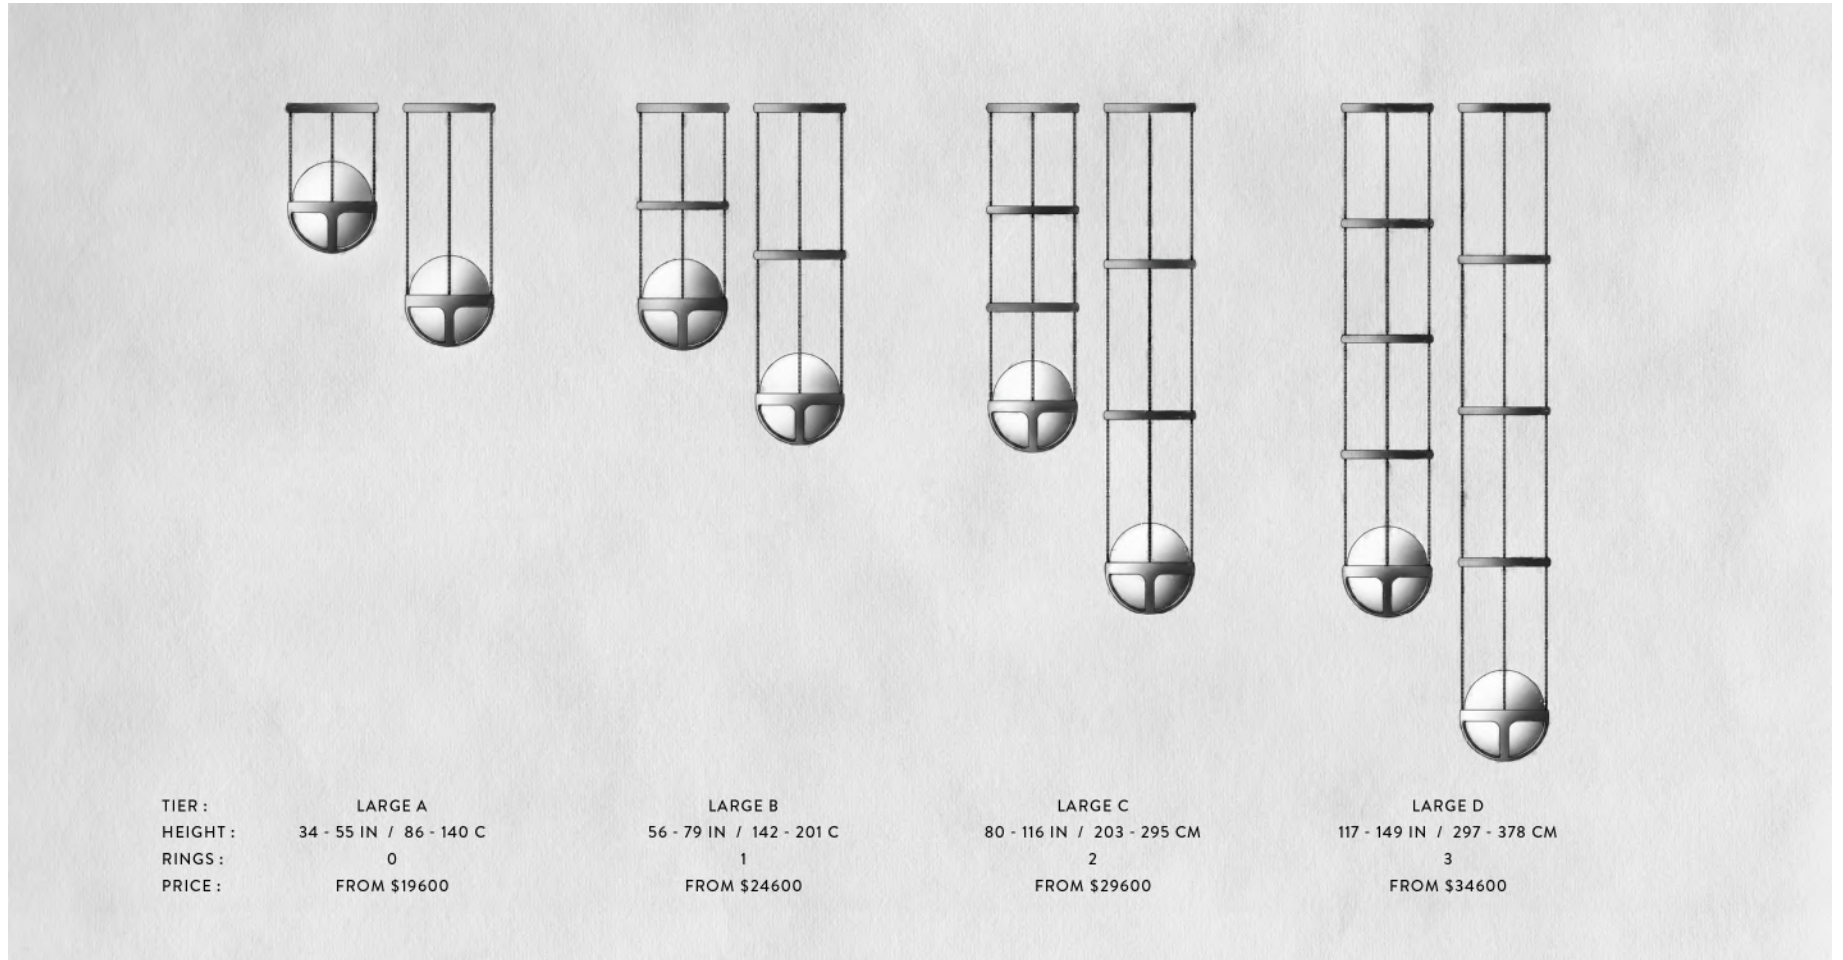

DUE PRIOR TO SHIPPING

LEAD TIME

PLEASE REFER TO WEBSITE

CUSTOMIZATION AVAILABLE

FINISHED AND ASSEMBLED BY HAND IN NY

DOMESTIC AND IMPORTED COMPONENTS

CUSTOM OPTIONS AVAILABLE FOR HEIGHT OVER 146 IN

A P P A R A T U S