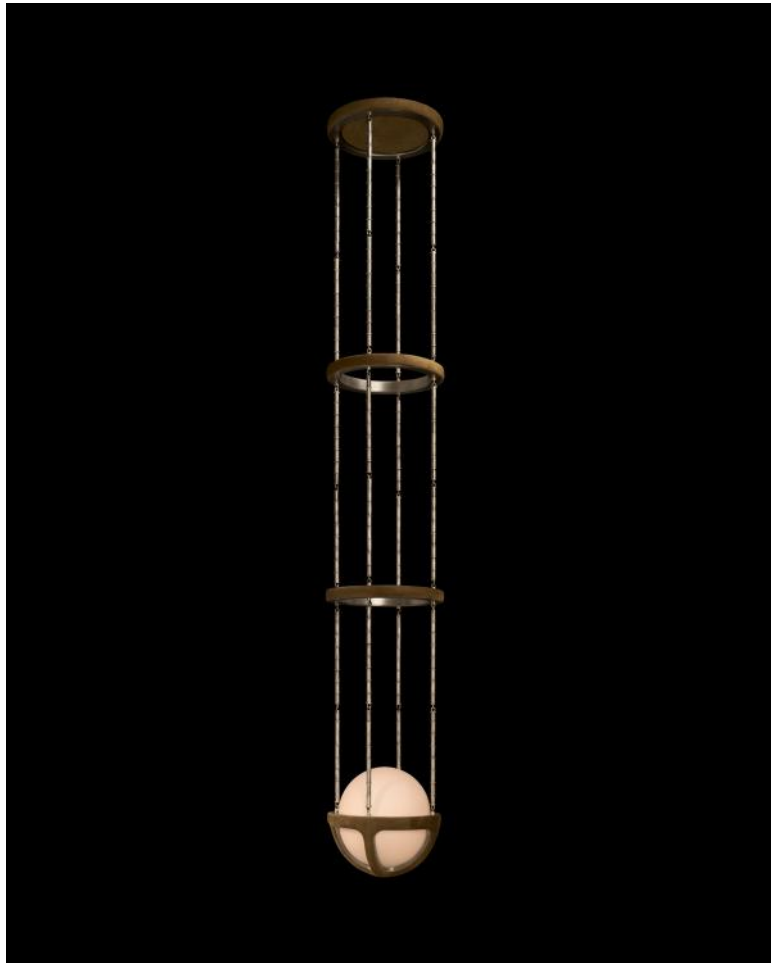

A P P A R A T U S

SMALL, TARNISHED SILVER / BRONZE SUEDE