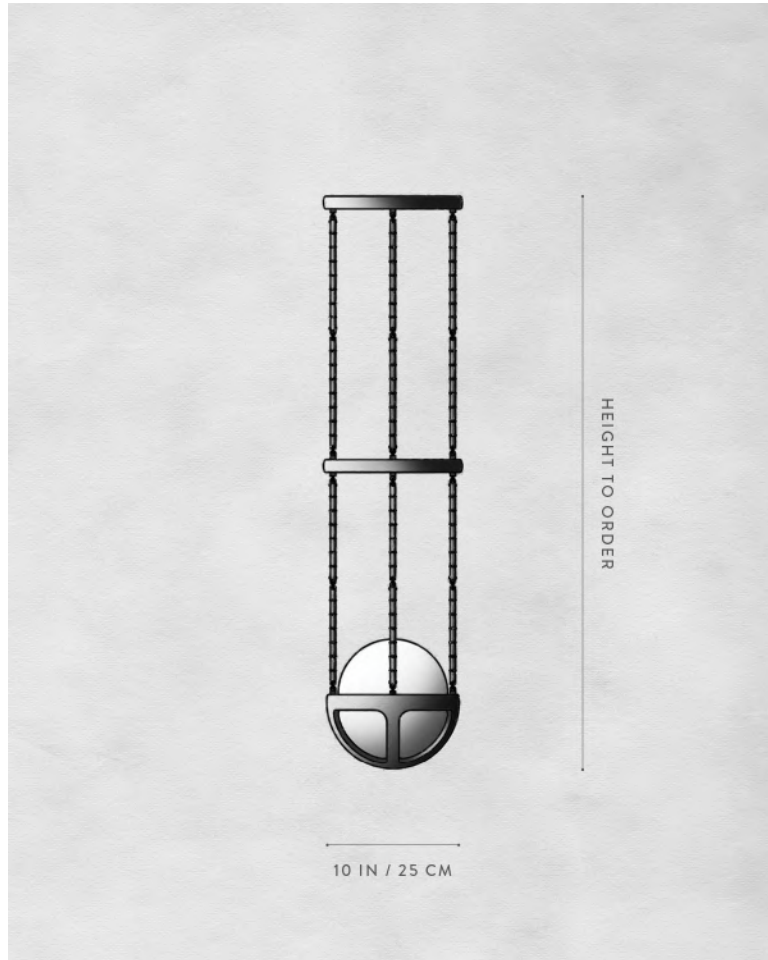

A P P A R A T U S

REPRISE : PENDANT SMALL

DIMENSIONS

Ø 10 IN
Ø 25 CM

WEIGHT

HEIGHT TO ORDER
SMALL A: APPROX. 18 LBS / 8 KG
SMALL B: APPROX. 22 LBS / 10 KG
SMALL C: APPROX. 27 LBS / 12 KG
SMALL D: APPROX. 31 LBS / 14 KG

MINIMUM HEIGHT

17 IN
43 CM

VOLTAGE

120-240
ETL / CB / CE / CCC / CQC / SAA / KC / UKCA
MAX 40W

LAMPING BULB INCLUDED

1 X 3W DIMMABLE LED BULB
240 LUMENS,
2500K COLOR TEMPERATURE
120V: E12 GLOBE SM: MATTE WHITE
240V: E14 GLOBE SM: MATTE WHITE
30,000 HOURS

BULB LIFE

DEPOSIT BALANCE LEAD TIME

50% UPON ORDER
DUE PRIOR TO SHIPPING
PLEASE REFER TO WEBSITE

CUSTOMIZATION AVAILABLE
FINISHED AND ASSEMBLED BY HAND IN NY
DOMESTIC AND IMPORTED COMPONENTS
CUSTOM OPTIONS AVAILABLE FOR HEIGHT OVER 80 IN