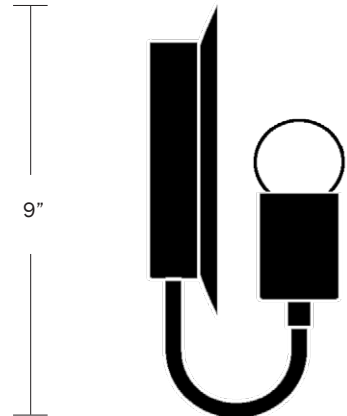

WORKSTEAD

ORBIT ADA SCONCE

hardwired

Description

A fixed version of our classic ORBIT SCONCE, this ADA compliant fixture is perfectly proportioned for any space where a minimal profile is desired. A modern take on an early American candle form, the piece features a radiant disc that amplifies the glow from a single point of light. UL Listed. Damp Rated upon request.

Finish Options

Hewn Brass
Brushed Nickel
Hand Finished Bronze

Dimensions

Overall Fixture Height - 9"
Dish Diameter - 7"
Backplate Diameter - 5"
Overall Fixture Depth - 4"

Weight

4 lbs

Lamp

60 Watt Incandescent Max
5W Dimmable LED Bulb Included
2" Diameter With Porcelain Finish
40 Watt Equivalent
325 Lumens
2700K Color Temperature
Bulb Life 30,000 Hours
110/120V, E12
220/240V, E14
UL/CE Listed
Damp Rated Upon Request

front