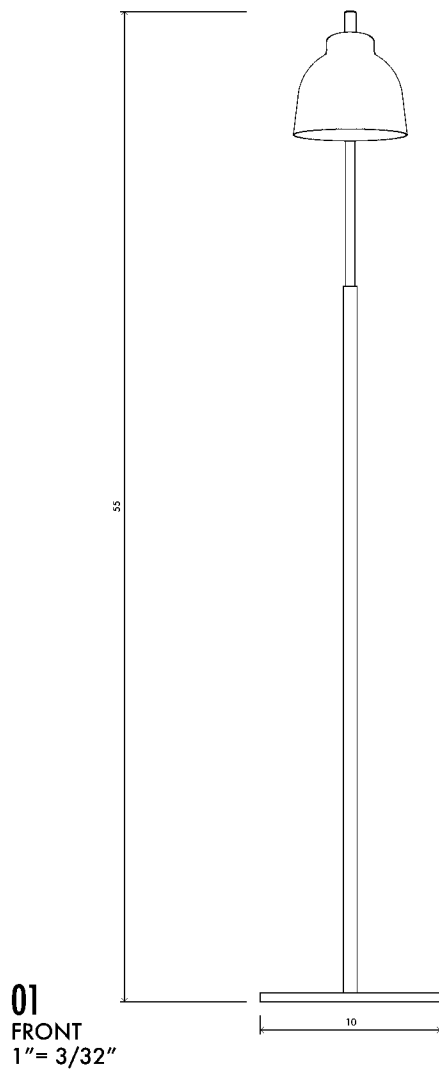

NAVIRE floor lamp

Handmade in Los Angeles.
Adjustable shade.
Plug in.

FINISHES

Base in black powder coat.
Stem in brass.
Shade in black powder coat or brass.
Hardware, and details in brass.
Black cloth cord and black on/off foot switch.

DIMENSIONS

Width 10" | 25.4 cm |
Depth 12 3/4" | 32.4 cm |
Height 55" | 1.4 m |

LAMPING

60 W medium base socket

triode³ design