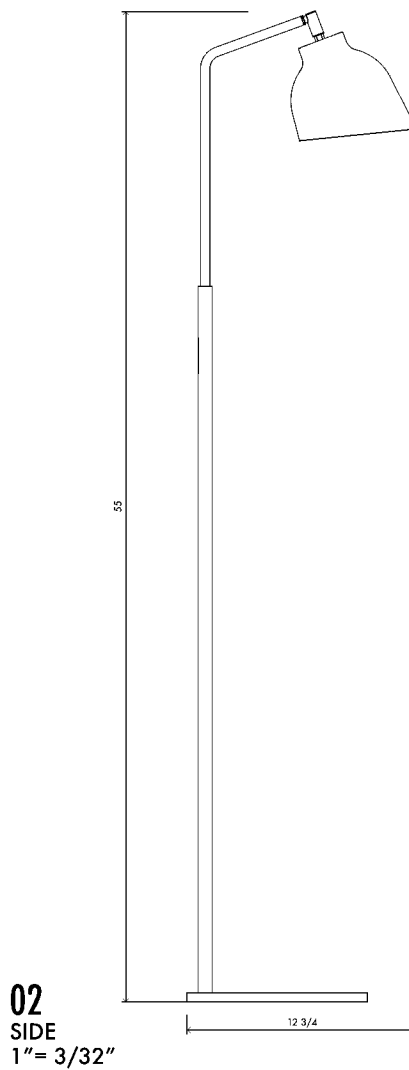

NAVIRE floor lamp

Handmade in Los Angeles.
Adjustable shade.
Plug in.

FINISHES

Base in black powder coat.
Stem in brass.
Shade in black powder coat or brass.
Hardware, and details in brass.
Black cloth cord and black on/off foot switch.

DIMENSIONS

Width 10" | 25.4 cm |
Depth 12 3/4" | 32.4 cm |
Height 55" | 1.4 m |

LAMPING

60 W medium base socket

triode³ design