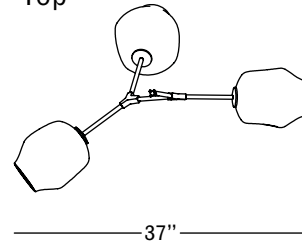

Vintage Brass  
Clear Glass

Front

Side

Top

Finishes

Brushed Brass  
\$9,000  
16 weeks

Oil Rubbed Bronze  
\$9,000  
16 weeks

Satin Nickel  
\$9,000  
16 weeks

Vintage Brass  
\$9,000  
16 weeks

Clear

White

Grey

Specifications

Height: 32in / 81cm  
 Depth: 23in / 58cm  
 Width: 37in / 94cm  
 Weight: 12lb / 5kg  
 Max Wattage: 180w  
 Minimum Drop: 35in / 89cm

Suspension: Ships with 36" or 72" stem cut to length on site  
 Canopy: Ø5" x .25" with screw collar  
 Materials: Machined brass, glass  
 Bulbs: E26|110V|6W|2500K LED Globe, Dimmable  
 E27|220V|6W|2500K LED Globe, Dimmable