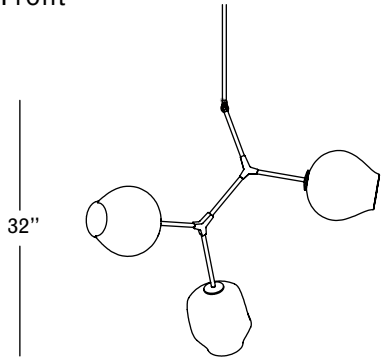

Vintage Brass  
Clear Glass

Front

Side

Top

Finishes

Brushed Brass  
\$9,000  
16 weeks

Oil Rubbed Bronze  
\$9,000  
16 weeks

Satin Nickel  
\$9,000  
16 weeks

Vintage Brass  
\$9,000  
16 weeks

Clear

White

Grey

Specifications

Height: 32in / 81cm  
 Depth: 23in / 58cm  
 Width: 37in / 94cm  
 Weight: 12lb / 5kg  
 Max Wattage: 180w  
 Minimum Drop: 35in / 89cm

Suspension: Ships with 36" or 72" stem cut to length on site  
 Canopy: Ø5" x .25" with screw collar  
 Materials: Machined brass, glass  
 Bulbs: E26|110V|6W|2500K LED Globe, Dimmable  
 E27|220V|6W|2500K LED Globe, Dimmable

UL, cUL (120V), CE, CB (240V) Certified

Inspiration

Inspired by natural phenomena, Branching explores the visual tension that results from mixing hand-blown glass with machine-made metal parts.

28 rue Jacob 75006 Paris contact@triodedesign.com  
 +33 (0)1 43 29 40 05 www.triodedesign.com