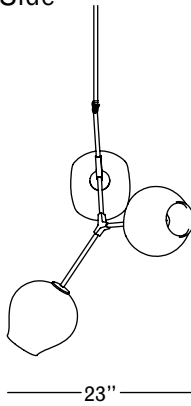

Vintage Brass  
Clear Glass

Front

Side

Top

Finishes

Brushed Brass  
\$9,000  
16 weeks

Oil Rubbed Bronze  
\$9,000  
16 weeks

Satin Nickel  
\$9,000  
16 weeks

Vintage Brass  
\$9,000  
16 weeks

Clear

White

Grey

Specifications

Height: 32in / 81cm  
 Depth: 23in / 58cm  
 Width: 37in / 94cm  
 Weight: 12lb / 5kg  
 Max Wattage: 180w  
 Minimum Drop: 35in / 89cm

Suspension: Ships with 36" or 72" stem cut to length on site  
 Canopy: Ø5" x .25" with screw collar  
 Materials: Machined brass, glass  
 Bulbs: E26|110V|6W|2500K LED Globe, Dimmable  
 E27|220V|6W|2500K LED Globe, Dimmable

UL, cUL (120V), CE, CB (240V) Certified

Inspiration

Inspired by natural phenomena, Branching explores the visual tension that results from mixing hand-blown glass with machine-made metal parts.

28 rue Jacob 75006 Paris contact@triodedesign.com  
 +33 (0)1 43 29 40 05 www.triodedesign.com