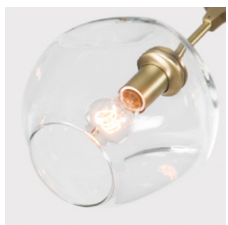

Vintage Brass  
Clear Glass

Front

Side

Top

Finishes

Brushed Brass  
\$9,000  
16 weeks

Oil Rubbed Bronze  
\$9,000  
16 weeks

Satin Nickel  
\$9,000  
16 weeks

Vintage Brass  
\$9,000  
16 weeks

Clear

White

Grey

Specifications

Height: 32in / 81cm  
 Depth: 23in / 58cm  
 Width: 37in / 94cm  
 Weight: 12lb / 5kg  
 Max Wattage: 180w  
 Minimum Drop: 35in / 89cm

Suspension: Ships with 36" or 72" stem cut to length on site  
 Canopy: Ø5" x .25" with screw collar  
 Materials: Machined brass, glass  
 Bulbs: E26|110V|6W|2500K LED Globe, Dimmable  
 E27|220V|6W|2500K LED Globe, Dimmable

UL, cUL (120V), CE, CB (240V) Certified

Inspiration

Inspired by natural phenomena, Branching explores the visual tension that results from mixing hand-blown glass with machine-made metal parts.

28 rue Jacob 75006 Paris contact@triodedesign.com  
 +33 (0)1 43 29 40 05 www.triodedesign.com