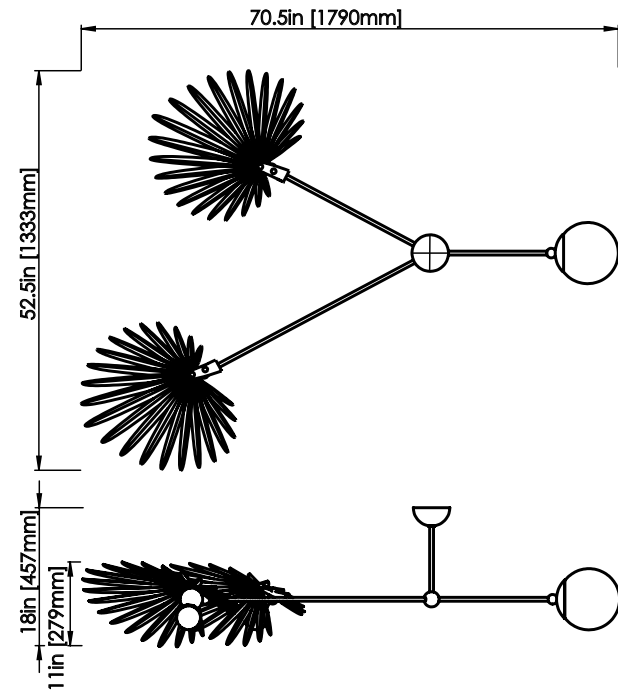

INEZ CHANDELIER

DIMENSIONS

Length: 70.5 IN / 1790 MM
Width: 52.5 IN / 1333 MM
Height: 11 IN / 279 MM
Min. Drop: 18 IN / 457 MM
*SPECIFY DESIRED DROP

MATERIALS

Copper, brass, alabaster

FINISHES

Brushed copper & Brushed brass
Antique copper & Brushed brass
Brushed nickel & Polished nickel
Chalk white & Brushed brass

WEIGHT

40 LB / 18.1 KG

ILLUMINATION

120V / 240V
Accepts (3) E26 / E27 bulbs
6W LED bulbs provided,
2700K color temp.
1620 lumens delivered
Dimmable, Trailing Edge Lutron

SUSPENSION

5-IN canopy and stem in
matching finish

CERTIFICATION

UL Dry / CE

LEAD TIME

10-12 weeks