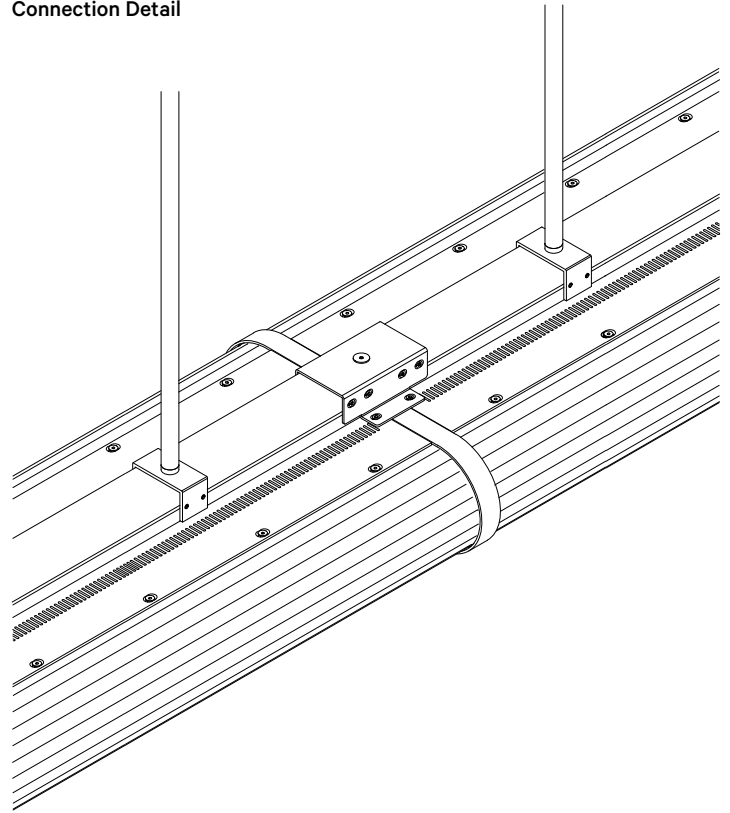

Saga Pendant, Duo

Technical Specifications

Materials	Aluminum, LDPE
Product weight	19 lbs
Lead time	Pre-order
Integrated LED	4,651.4 lm / 1800 K - 3000 K / 65.3 W 95+ CRI / warm on dim
Dimmer	TRIAC / ELV / 0-10V
Stem length	6 ft before a seam
Input Voltage	120-277V
Certifications	ETL listed, damp-rated

Notes

1. 82.5 inch OAL is included in the price of this fixture. Additional length is priced per 6 ft.
2. The minimum OAL for this fixture is 15 inches, and the maximum with no seam is 82.5 inches. With an additional stem the maximum OAL is 154.5 inches with the seam at 77.25 inches.
3. Stems are cut on-site by the installer, a pipe cutter is provided with the fixture.
4. The LED lifetime is 50,000 hours.
5. The driver is contained within the fixture and only the larger canopy provided with the fixture requires a connection to a junction box.
6. If installing on a sloped ceiling please inquire for customization.

Updated September 19, 2023

Front View

Bottom View

Side View

Connection Detail

Connection Detail

Isometric View

Finish Options