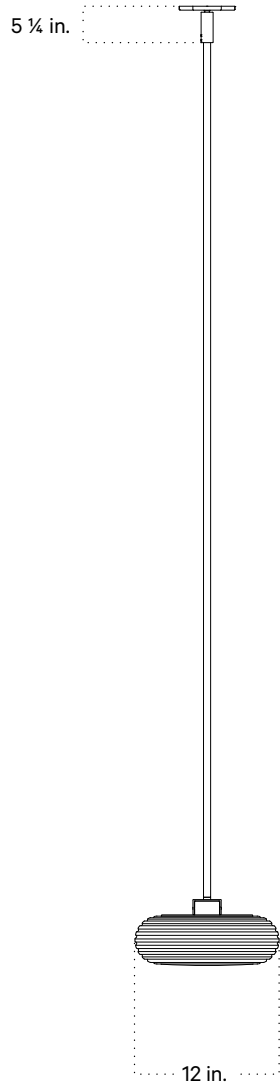

Saga Pendant, Duo

Technical Specifications

Materials	Aluminum, LDPE
Product weight	19 lbs
Lead time	Pre-order
Integrated LED	4,651.4 lm / 1800 K - 3000 K / 65.3 W 95+ CRI / warm on dim
Dimmer	TRIAC / ELV / 0-10V
Stem length	6 ft before a seam
Input Voltage	120-277V
Certifications	ETL listed, damp-rated

Notes

1. 82.5 inch OAL is included in the price of this fixture. Additional length is priced per 6 ft.
2. The minimum OAL for this fixture is 15 inches, and the maximum with no seam is 82.5 inches. With an additional stem the maximum OAL is 154.5 inches with the seam at 77.25 inches.
3. Stems are cut on-site by the installer, a pipe cutter is provided with the fixture.
4. The LED lifetime is 50,000 hours.
5. The driver is contained within the fixture and only the larger canopy provided with the fixture requires a connection to a junction box.
6. If installing on a sloped ceiling please inquire for customization.

Updated September 19, 2023

Front View

Bottom View

Side View

Connection Detail

Connection Detail

Isometric View

Finish Options