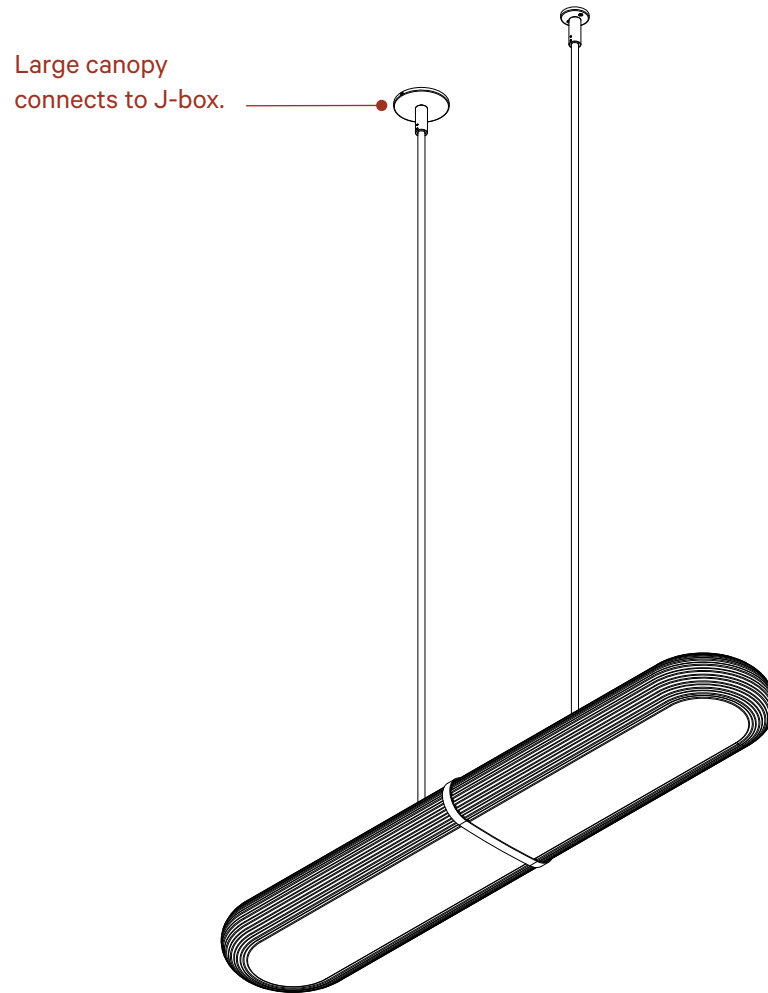

Saga Pendant, Duo

Technical Specifications

Materials	Aluminum, LDPE
Product weight	19 lbs
Lead time	Pre-order
Integrated LED	4,651.4 lm / 1800 K - 3000 K / 65.3 W 95+ CRI / warm on dim
Dimmer	TRIAC / ELV / 0-10V
Stem length	6 ft before a seam
Input Voltage	120-277V
Certifications	ETL listed, damp-rated

Notes

1. 82.5 inch OAL is included in the price of this fixture. Additional length is priced per 6 ft.
2. The minimum OAL for this fixture is 15 inches, and the maximum with no seam is 82.5 inches. With an additional stem the maximum OAL is 154.5 inches with the seam at 77.25 inches.
3. Stems are cut on-site by the installer, a pipe cutter is provided with the fixture.
4. The LED lifetime is 50,000 hours.
5. The driver is contained within the fixture and only the larger canopy provided with the fixture requires a connection to a junction box.
6. If installing on a sloped ceiling please inquire for customization.

Updated September 19, 2023

Front View

Bottom View

Side View

Connection Detail

Connection Detail

Isometric View

Finish Options