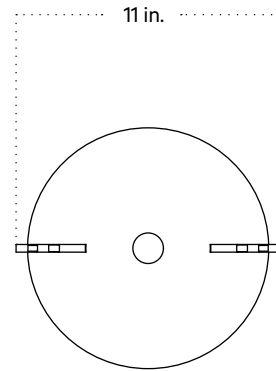

Side View

Top View

Isometric View

Inline Dimmer Switch Detail