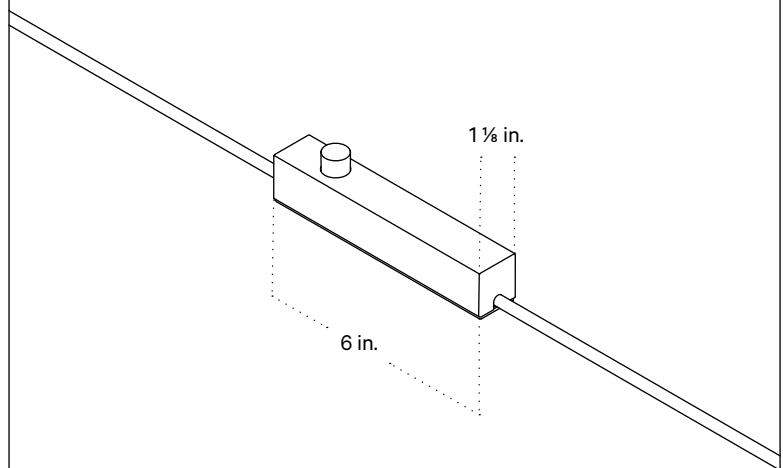

In Common With

Calla Table Lamp
Technical Specifications

Calla Table Lamp, Large

Technical Specifications

Materials	Glass, brass
Product weight	33 lbs
Lead time	12 weeks
Bulbs included (1)	E26 / 120 V / 8.0 W / 680 lm 2000 K - 2800 K / warm on dim
Dimmer	In - line dimmer switch
Max wattage	10 W
Certifications	UL listed, damp-rated

Notes

1. This fixture has handmade elements and may exhibit variability within the same piece. These variations are inherent in the production process and are not to be considered as defects. We do our best to maintain a consistent product while honoring handmade craftsmanship.
2. Dimensions may vary within one inch.
3. This fixture comes with a 16-foot chocolate brown fabric cord. The dimmer switch is our black painted metal finish and is located 8 feet from the plug.

Updated May 18, 2023

Side View

Top View

Isometric View

Inline Dimmer Switch Detail

Calla Table Lamp, Medium

Technical Specifications

Materials	Glass, brass
Product weight	20 lbs
Lead time	12 weeks
Bulbs included (1)	E26 / 120 V / 6.0 W / 480 lm 2000 K - 2800 K / warm on dim
Dimmer	In - line dimmer switch
Max wattage	10 W
Certifications	UL listed, damp-rated