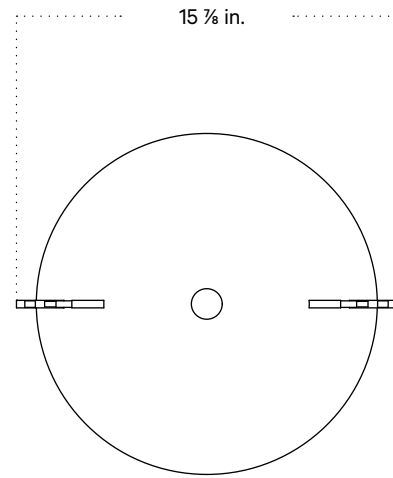

In Common With

Calla Table Lamp
Technical Specifications

Calla Table Lamp, Large

Technical Specifications

Materials	Glass, brass
Product weight	33 lbs
Lead time	12 weeks
Bulbs included (1)	E26 / 120 V / 8.0 W / 680 lm 2000 K - 2800 K / warm on dim
Dimmer	In - line dimmer switch
Max wattage	10 W
Certifications	UL listed, damp-rated

Notes

1. This fixture has handmade elements and may exhibit variability within the same piece. These variations are inherent in the production process and are not to be considered as defects. We do our best to maintain a consistent product while honoring handmade craftsmanship.
2. Dimensions may vary within one inch.
3. This fixture comes with a 16-foot chocolate brown fabric cord. The dimmer switch is our black painted metal finish and is located 8 feet from the plug.

Updated May 18, 2023

Side View

Top View

Isometric View

Inline Dimmer Switch Detail

Calla Table Lamp, Medium

Technical Specifications

Materials	Glass, brass
Product weight	20 lbs
Lead time	12 weeks
Bulbs included (1)	E26 / 120 V / 6.0 W / 480 lm 2000 K - 2800 K / warm on dim
Dimmer	In - line dimmer switch
Max wattage	10 W
Certifications	UL listed, damp-rated