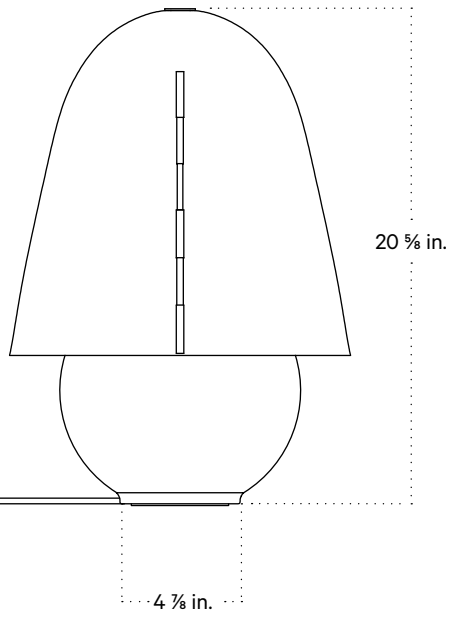

In Common With

Calla Table Lamp
Technical Specifications

Calla Table Lamp, Large

Technical Specifications

Materials	Glass, brass
Product weight	33 lbs
Lead time	12 weeks
Bulbs included (1)	E26 / 120 V / 8.0 W / 680 lm 2000 K - 2800 K / warm on dim
Dimmer	In - line dimmer switch
Max wattage	10 W
Certifications	UL listed, damp-rated

Notes

1. This fixture has handmade elements and may exhibit variability within the same piece. These variations are inherent in the production process and are not to be considered as defects. We do our best to maintain a consistent product while honoring handmade craftsmanship.
2. Dimensions may vary within one inch.
3. This fixture comes with a 16-foot chocolate brown fabric cord. The dimmer switch is our black painted metal finish and is located 8 feet from the plug.

Updated May 18, 2023

Side View

Top View

Isometric View

Inline Dimmer Switch Detail

Calla Table Lamp, Medium

Technical Specifications

Materials	Glass, brass
Product weight	20 lbs
Lead time	12 weeks
Bulbs included (1)	E26 / 120 V / 6.0 W / 480 lm 2000 K - 2800 K / warm on dim
Dimmer	In - line dimmer switch
Max wattage	10 W
Certifications	UL listed, damp-rated