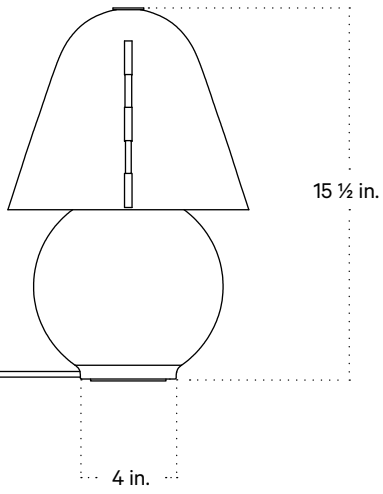

Side View

Top View

Isometric View

Inline Dimmer Switch Detail