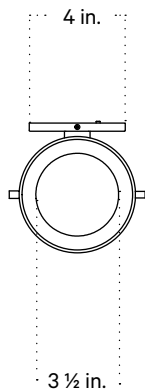

In Common With

Calla Sconce, Small
Technical Specifications

Calla Sconce, Small

Technical Specifications

| | |
|--------------------|--|
| Materials | Glass, brass |
| Product weight | 5 lbs |
| Lead time | 12 weeks |
| Bulbs included (1) | G9 / 120 V / 4.5 W / 450 lm 2700 K / dimmable |
| Dimmer | TRIAC |
| Max wattage | 10 W |
| Certifications | UL listed, damp-rated |

Updated May 18, 2023

Front View

Side View

Top View

Isometric View

Calla Sconce, Small with Backplate

Technical Specifications

| | |
|--------------------|--|
| Materials | Glass, brass |
| Product weight | 5 lbs |
| Lead time | 12 weeks |
| Bulbs included (1) | G9 / 120 V / 4.5 W / 450 lm 2700 K / dimmable |
| Dimmer | TRIAC |
| Max wattage | 10 W |
| Certifications | UL listed, damp-rated |

Notes

1. This fixture has handmade elements and may exhibit variability within the same piece. These variations are inherent in the production process and are not to be considered as defects. We do our best to maintain a consistent product while honoring handmade craftsmanship.
2. Dimensions may vary within one inch.

Updated May 18, 2023

Front View

Side View

Top View

Isometric View

Hand-blown Glass

Opaline
Opaline Embellishments

Opaline
Pistachio Embellishments