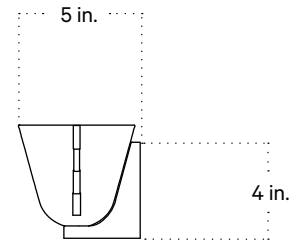

In Common With

Calla Sconce, Small
Technical Specifications

Calla Sconce, Small

Technical Specifications

| | |
|--------------------|--|
| Materials | Glass, brass |
| Product weight | 5 lbs |
| Lead time | 12 weeks |
| Bulbs included (1) | G9 / 120 V / 4.5 W / 450 lm 2700 K / dimmable |
| Dimmer | TRIAC |
| Max wattage | 10 W |
| Certifications | UL listed, damp-rated |

Notes

1. This fixture has handmade elements and may exhibit variability within the same piece. These variations are inherent in the production process and are not to be considered as defects. We do our best to maintain a consistent product while honoring handmade craftsmanship.
2. Dimensions may vary within one inch.
3. This fixture has a mud ring for a trimless installation over a standard junction box. Please note a professional drywall finisher will be required. See installation instructions for details.

Updated May 18, 2023

Front View

Side View

Top View

Isometric View

Calla Sconce, Small with Backplate

Technical Specifications

| | |
|--------------------|--|
| Materials | Glass, brass |
| Product weight | 5 lbs |
| Lead time | 12 weeks |
| Bulbs included (1) | G9 / 120 V / 4.5 W / 450 lm 2700 K / dimmable |
| Dimmer | TRIAC |
| Max wattage | 10 W |
| Certifications | UL listed, damp-rated |

Notes

1. This fixture has handmade elements and may exhibit variability within the same piece. These variations are inherent in the production process and are not to be considered as defects. We do our best to maintain a consistent product while honoring handmade craftsmanship.
2. Dimensions may vary within one inch.