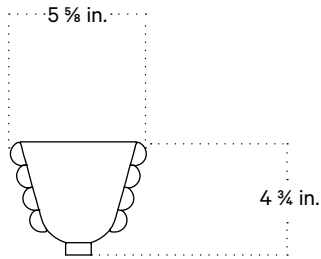

In Common With

Calla Sconce, Small
Technical Specifications

Calla Sconce, Small

Technical Specifications

| | |
|--------------------|--|
| Materials | Glass, brass |
| Product weight | 5 lbs |
| Lead time | 12 weeks |
| Bulbs included (1) | G9 / 120 V / 4.5 W / 450 lm 2700 K / dimmable |
| Dimmer | TRIAC |
| Max wattage | 10 W |
| Certifications | UL listed, damp-rated |

Updated May 18, 2023

Front View

Side View

Top View

Isometric View

Calla Sconce, Small with Backplate

Technical Specifications

| | |
|--------------------|--|
| Materials | Glass, brass |
| Product weight | 5 lbs |
| Lead time | 12 weeks |
| Bulbs included (1) | G9 / 120 V / 4.5 W / 450 lm 2700 K / dimmable |
| Dimmer | TRIAC |
| Max wattage | 10 W |
| Certifications | UL listed, damp-rated |

Notes

1. This fixture has handmade elements and may exhibit variability within the same piece. These variations are inherent in the production process and are not to be considered as defects. We do our best to maintain a consistent product while honoring handmade craftsmanship.
2. Dimensions may vary within one inch.