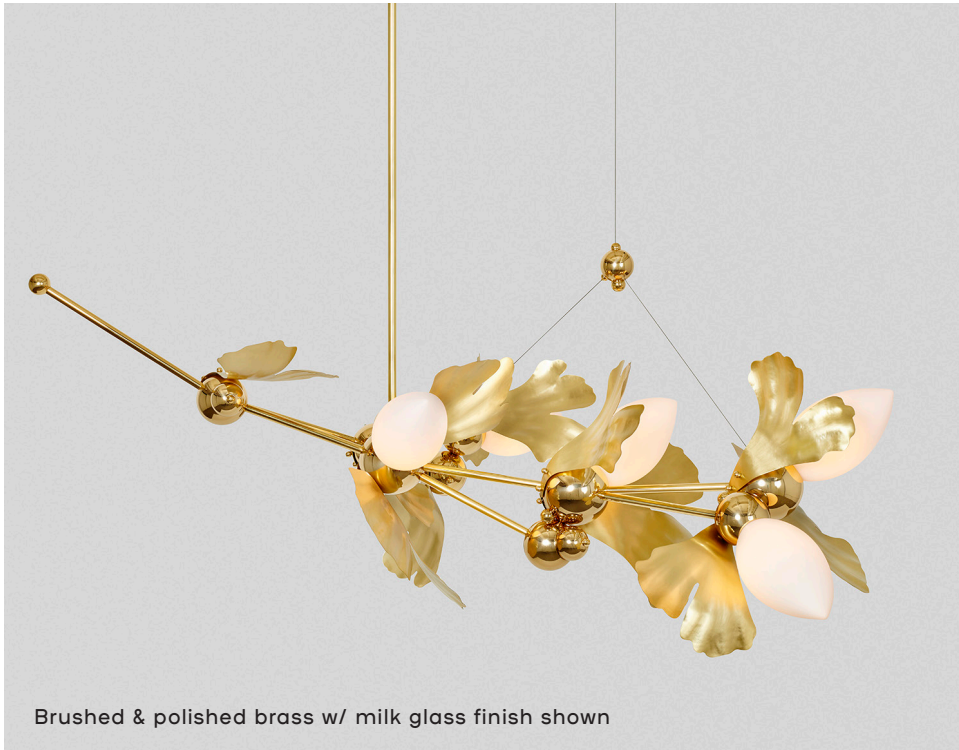

ROSIE LI

Brushed & polished brass w/ milk glass finish shown

GINKGO BLOSSOM 05 CHANDELIER

DIMENSIONS

Length: 50 IN / 1270 MM
Width: 40 IN / 1016 MM
Height: 22 IN / 559 MM
Min. Drop: 25.5 IN / 648 MM
*SPECIFY DESIRED DROP

MATERIALS

Brass, milk glass, steel cable

FINISHES

Brushed & polished brass
Brushed & polished nickel
Oil-rubbed bronze

WEIGHT

22 LB / 10 KG

ILLUMINATION

120V / 240V
Accepts (5) E12 / E14 bulbs
3W LED bulbs provided,
2200K or 2500K color temp.
1200 / 1350 lumens delivered
Dimmable, Trailing Edge Lutron

SUSPENSION

5-IN canopy and stem, plus
second hanging point with 3-IN
canopy in matching finish

CERTIFICATION

UL Dry / CE

LEAD TIME

12-16 weeks