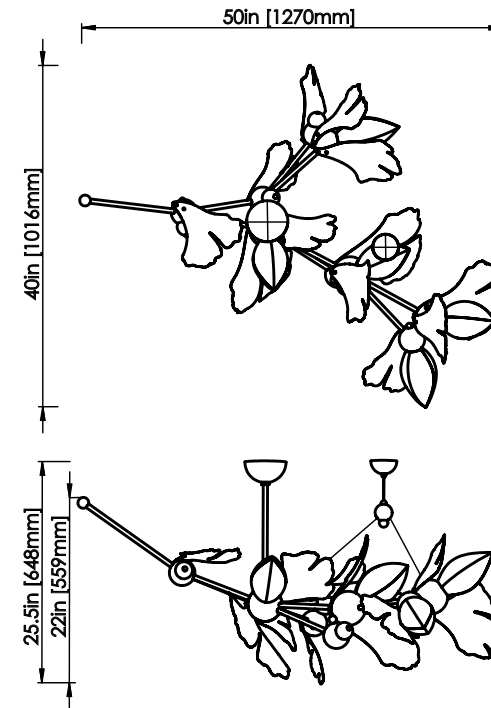

ROSIE LI

Brushed & polished brass w/ milk glass finish shown

GINKGO BLOSSOM 05 CHANDELIER

DIMENSIONS

Length: 50 IN / 1270 MM
Width: 40 IN / 1016 MM
Height: 22 IN / 559 MM
Min. Drop: 25.5 IN / 648 MM
*SPECIFY DESIRED DROP

MATERIALS

Brass, milk glass, steel cable

FINISHES

Brushed & polished brass
Brushed & polished nickel
Oil-rubbed bronze

WEIGHT

22 LB / 10 KG

ILLUMINATION

120V / 240V
Accepts (5) E12 / E14 bulbs
3W LED bulbs provided,
2200K or 2500K color temp.
1200 / 1350 lumens delivered
Dimmable, Trailing Edge Lutron

SUSPENSION

5-IN canopy and stem, plus
second hanging point with 3-IN
canopy in matching finish

CERTIFICATION

UL Dry / CE

LEAD TIME

12-16 weeks