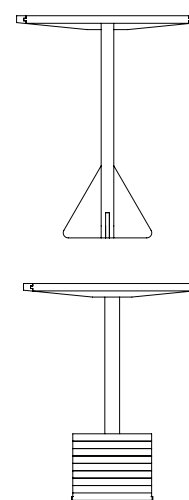

Fort Standard

Foundation Table

A solid stone bases offers a weighted foundation for the wooden table tops. Available with a circular or triangular stone base.

Materials

Shown in walnut and carrara marble. Available in a range of domestic hardwood and stone combinations.

Specifications

Circular base design is available in larger sizes.

Finish

Wood: Water-based polyurethane or hand rubbed oil finish

Stone: Honed or polished

Lead Time

8-10 weeks

Starting Price

\$2,800

Dimensions

L 18" x W 18" x H 21"

triode

28 rue Jacob 75006 Paris
+33 (0)1 43 29 40 05

contact@triodedesign.com
www.triodedesign.com