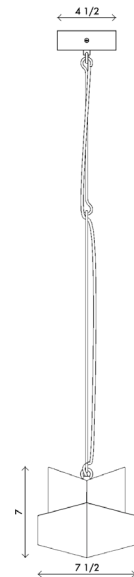

Materials	Cast brass Brass rod holders 6' twisted cloth cord
Dimensions	7 1/2 in (19 cm) W x 7 1/2 in (19 cm) D x 7 in (18 cm) H
Weight	15 lbs (6.8 kg)
Packing	12 in (30.5 cm) W x 12 in (30.5 cm) D x 24 in (61 cm) H 19 lbs (8.6 kg)
Canopy	4 1/2 in (11.5 cm) W x 4 1/2 in (11.5 cm) D x 1 1/2 in (4 cm) H
Drop height	40 1/2 in (103 cm) H Custom upon request, not adjustable on site
Lamping	1 x E12 socket G16.5 LED bulb (provided) 4W 2700K 350 lm

Finishes	● Gold patina
	● Silver patina

Bulb life	15,000 hrs
Dimming	10-100%. Wattage +/- 10% Lumen Values +/- 5Lms CRI +/- 5% Fully tested with LUTRON® DVCL, DVEL
Voltage	120 V/240
Certification	UL, CE listed Handmade in Los Angeles Plug-in or hardwired Assembly required