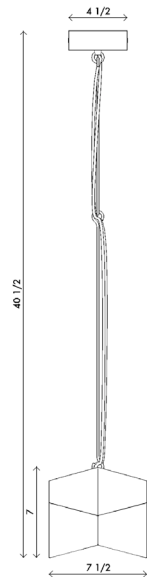

Materials	Cast brass Brass rod holders 6' twisted cloth cord
Dimensions	7 1/2 in (19 cm) W x 7 1/2 in (19 cm) D x 7 in (18 cm) H
Weight	15 lbs (6.8 kg)
Packing	12 in (30.5 cm) W x 12 in (30.5 cm) D x 24 in (61 cm) H 19 lbs (8.6 kg)
Canopy	4 1/2 in (11.5 cm) W x 4 1/2 in (11.5 cm) D x 1 1/2 in (4 cm) H
Drop height	40 1/2 in (103 cm) H Custom upon request, not adjustable on site
Lamping	1 x E12 socket G16.5 LED bulb (provided) 4W 2700K 350 lm

Finishes	● Gold patina
	● Silver patina

Bulb life	15,000 hrs
Dimming	10-100%. Wattage +/- 10% Lumen Values +/- 5Lms CRI +/- 5% Fully tested with LUTRON® DVCL, DVEL
Voltage	120 V/240
Certification	UL, CE listed Handmade in Los Angeles Plug-in or hardwired Assembly required