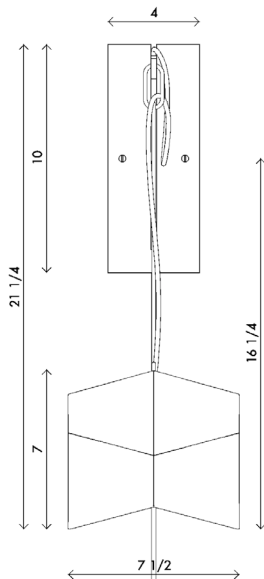

Materials	Cast brass Brass rod holders 6' twisted cloth cord
Dimensions	7 1/2 in (19 cm) W x 7 1/2 in (19 cm) D x 7 in (18 cm) H
Weight	15 lbs (6.8 kg)
Packing	12 in (30.5 cm) W x 12 in (30.5 cm) D x 24 in (61 cm) H 19 lbs (8.6 kg)
Canopy	4 1/2 in (11.5 cm) W x 4 1/2 in (11.5 cm) D x 1 1/2 in (4 cm) H
Drop height	40 1/2 in (103 cm) H Custom upon request, not adjustable on site
Lamping	1 x E12 socket G16.5 LED bulb (provided) 4W 2700K 350 lm

Materials Cast brass
Brass rod holders
6' twisted cloth cord with toggle hand switch
Blackened steel wall bracket

Finishes ● Gold patina
● Silver patina

Dimensions 7 1/2 in (19 cm) W x 11 3/4 in (30 cm) D x 21 1/4 in (54 cm) H

Weight 15 lbs (6.8 kg)

Packing 12 in (30.5 cm) W x 12 in (30.5 cm) D x 24 in (61 cm) H
19 lbs (8.6 kg)

Lamping 1 x E12 socket
G16.5 LED bulb (provided)
4W 2700K
350 lm

Bulb life 15,000 hrs

Dimming 10-100%. Wattage +/- 10%
Lumen Values +/- 5Lms
CRI +/- 5%
Fully tested with LUTRON® DVCL, DVEL