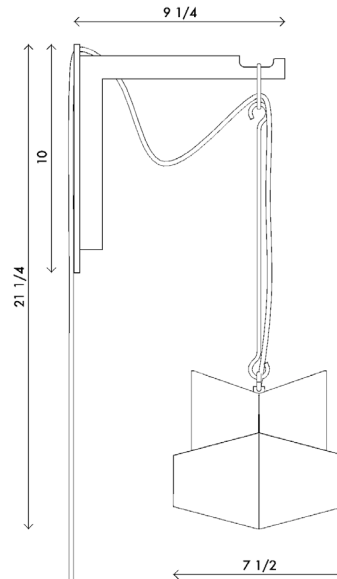

Materials	Cast brass Brass rod holders 6' twisted cloth cord
Dimensions	7 1/2 in (19 cm) W x 7 1/2 in (19 cm) D x 7 in (18 cm) H
Weight	15 lbs (6.8 kg)
Packing	12 in (30.5 cm) W x 12 in (30.5 cm) D x 24 in (61 cm) H 19 lbs (8.6 kg)
Canopy	4 1/2 in (11.5 cm) W x 4 1/2 in (11.5 cm) D x 1 1/2 in (4 cm) H
Drop height	40 1/2 in (103 cm) H Custom upon request, not adjustable on site
Lamping	1 x E12 socket G16.5 LED bulb (provided) 4W 2700K 350 lm

Materials Cast brass
Brass rod holders
6' twisted cloth cord with toggle hand switch
Blackened steel wall bracket

Finishes ● Gold patina
● Silver patina

Dimensions 7 1/2 in (19 cm) W x 11 3/4 in (30 cm) D x 21 1/4 in (54 cm) H

Weight 15 lbs (6.8 kg)

Packing 12 in (30.5 cm) W x 12 in (30.5 cm) D x 24 in (61 cm) H
19 lbs (8.6 kg)

Lamping 1 x E12 socket
G16.5 LED bulb (provided)
4W 2700K
350 lm

Bulb life 15,000 hrs

Dimming 10-100%. Wattage +/- 10%
Lumen Values +/- 5Lms
CRI +/- 5%
Fully tested with LUTRON® DVCL, DVEL