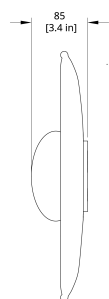

PRODUCT WEIGHT

Small 9": 3.5lbs | Medium 15": 4.9lbs | Large 19": 7.2lbs

CP Crepe Medium Dimensional Drawing