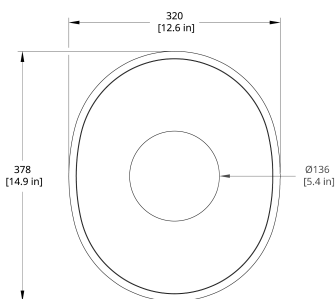

PRODUCT WEIGHT

Small 9": 3.5lbs | Medium 15": 4.9lbs | Large 19": 7.2lbs

CP Crepe Medium Dimensional Drawing