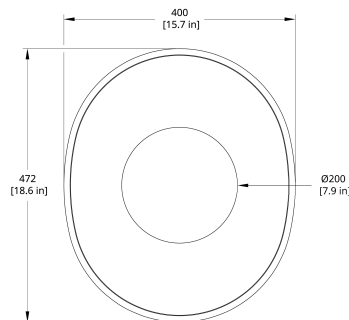

CP Crepe Large Dimensional Drawing