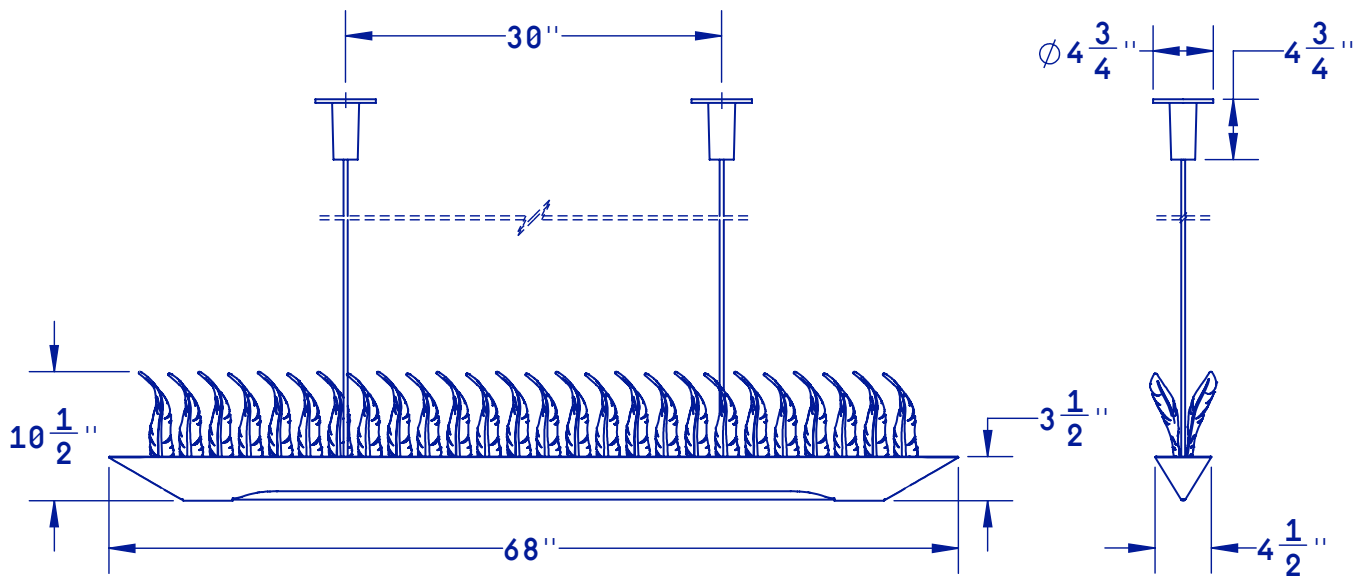

## Garden Landscape Chandelier

An elongated brass or steel form supports an organic array of handmade glass leaves. Diffused LED light softly illuminates the leaves, while a cast glass ridge along the bottom provides downward light.