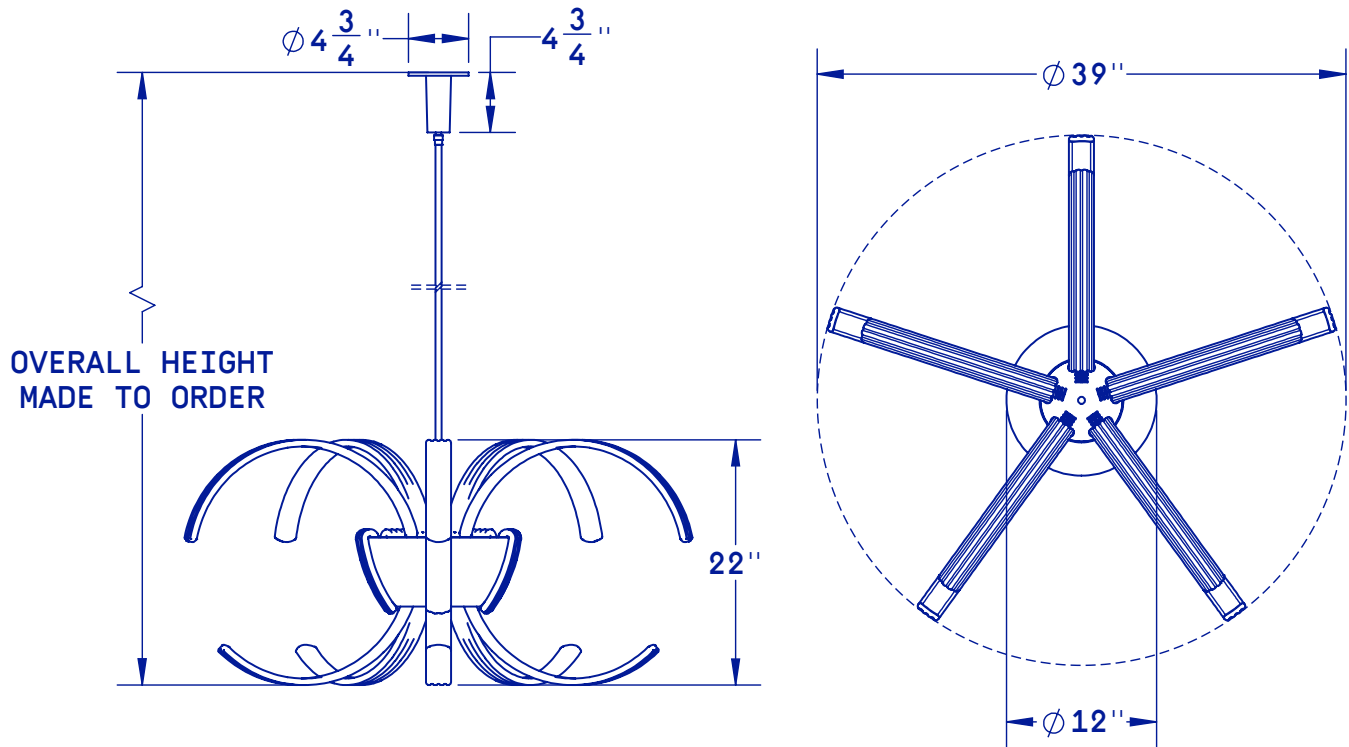

BLUE GREEN WORKS

25 E. BROADWAY FLOOR 2
NY, NY 10002
212.287.9771

INFO@BLUEGREENWORKS.COM
BLUEGREENWORKS.COM

Garden Fountain Chandelier

Cast glass rings radiate from a central polished brass or steel core, behind which concealed LED lights shine through the glass, producing an ethereal, glowing effect.

MATERIALS

Brass, Steel
Glass

SPECS

Integrated LED
2700K
Dimmable