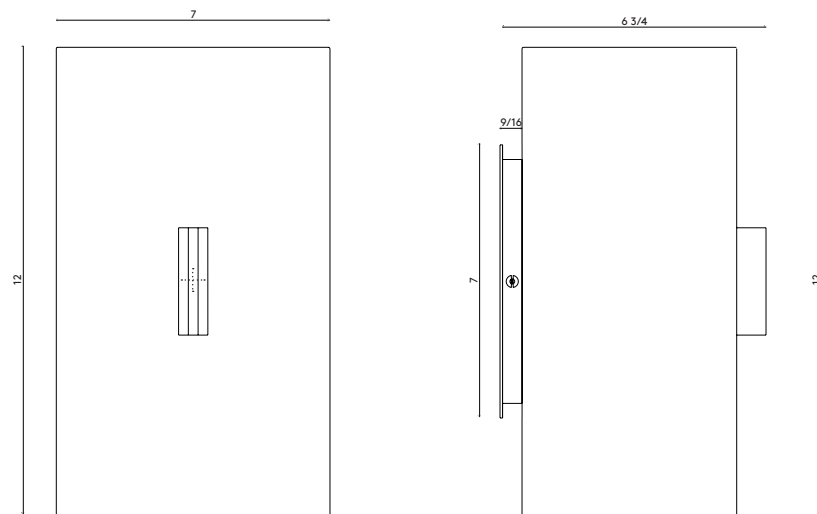

Materials	Backplate and hardware in brass Shade in sandblasted opal white glass
Dimensions	7 in (17.8 cm) W x 6¾ in (17.1 cm) D x 12 in (30.5 cm) H
Weight	10 lbs (4.5 kg)
Packing	24 in (61.0 cm) W x 12 in (30.5 cm) D x 12 in (30.5 cm) H Boxed
Backplate	4 ½ in (11.4 cm) W x 9/16 in (1.4 cm) D x 7 in (17.8 cm) H J-box location at center
Lamping	2 x E12 socket G16.5 LED bulbs (not provided) 4W 2700K 350 lm

Finishes	● Blackened brass
	● Satin brass

Bulb life	15,000 hrs
Dimming	10-100%. Wattage +/- 10% Lumen Values +/- 5Lms CRI +/- 5% Fully tested with LUTRON® DVCL, DVEL
Voltage	120 V/240
Certification	UL, CE listed

Handmade in Los Angeles
Hardwired

triode

28 rue Jacob 75006 Paris contact@triodedesign.com
+33 (0)1 43 29 40 05 www.triodedesign.com