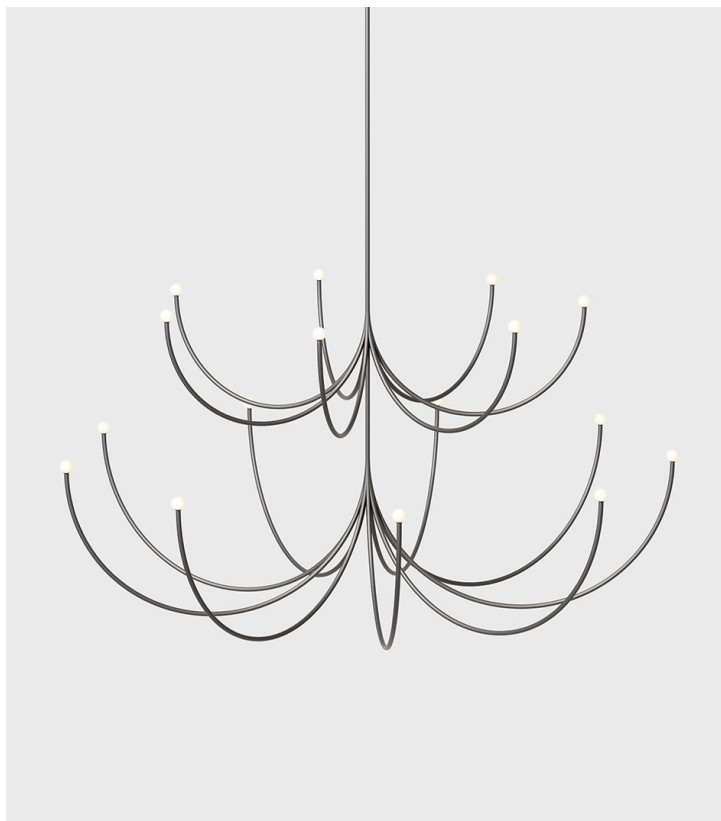

Arca 2 - Tier Chandelier - Small/Medium

Philippe Malouin, 2017

Product Type	Chandelier
Materials	Brass, Glass
Dimensions	L 35.4" x W 35.4" x H 20.5" L 90cm x W 90cm x H 52.1cm
Finishes	<ul style="list-style-type: none"> ● Satin Blackened Brass ● Nickel Chrome ● Glossy White Powder Coat ● Flat Black Powder Coats
Weight	12 lbs 5 kgs
Shipping	Crated L 38" x W 38" x H 23" L 96.5cm x W 96.5cm x H 58.4cm
Shipping Weight	120 lbs 54.4 kgs
Lead Time	8-10 weeks
Light Source	LED /CRI 90 2700k 1045lm 11.5W
LED Driver	Universal 120-277VAC input ESS015W-0350-42
Dimming	Triac, ELV, & 0-10V
Canopy	Dia 5" x H 1" / Dia 12.7cm x H 2.5cm Canopy (Provided)
Drop Length	36" / 91.4cm drop provided Custom drops are made per order and cannot be adjusted on site

Arca 2 - Tier Chandelier - Medium / Large

Philippe Malouin, 2017

Product Type	Chandelier
Materials	Brass, Glass
Dimensions	L 50" x W 50" x H 29" L 127cm x W 127cm x H 73.6cm
Finishes	<ul style="list-style-type: none"> ● Satin Blackened Brass ● Nickel Chrome ● Glossy White Powder Coat ● Flat Black Powder Coats
Weight	16 lbs 7.3 kgs
Shipping	Crated L 56" x W 56" x H 42" L 142.2cm x W 142.2cm x H 91.4cm
Shipping Weight	190 lbs 86.2 kgs
Lead Time	8-10 weeks
Light Source	LED / CRI 90 2700k 1400lm 15.3W
LED Driver	Universal 120-277VAC input ESS020W-0350-56
Dimming	Triac, ELV, & 0-10v
Canopy	Dia 5" x H 1" / Dia 12.7cm x H 2.5cm Canopy (Provided)
Drop Length	36" / 91.4cm drop provided Custom drops are made per order and cannot be adjusted on site