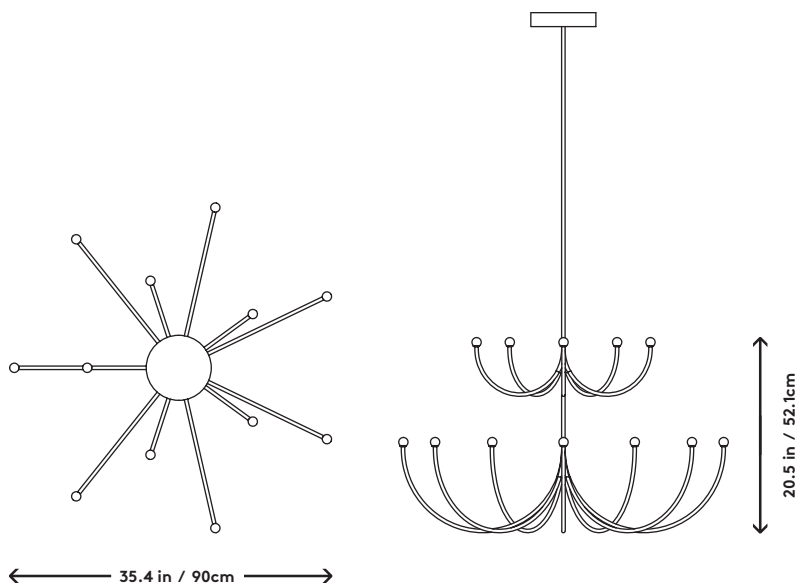

Arca 2 - Tier Chandelier - Small/Medium

Philippe Malouin, 2017

Product Type	Chandelier
Materials	Brass, Glass
Dimensions	L 35.4" x W 35.4" x H 20.5" L 90cm x W 90cm x H 52.1cm
Finishes	<ul style="list-style-type: none"> ● Satin Blackened Brass ● Nickel Chrome ● Glossy White Powder Coat ● Flat Black Powder Coats
Weight	12 lbs 5 kgs
Shipping	Crated L 38" x W 38" x H 23" L 96.5cm x W 96.5cm x H 58.4cm
Shipping Weight	120 lbs 54.4 kgs
Lead Time	8-10 weeks
Light Source	LED /CRI 90 2700k 1045lm 11.5W
LED Driver	Universal 120-277VAC input ESS015W-0350-42
Dimming	Triac, ELV, & 0-10V
Canopy	Dia 5" x H 1" / Dia 12.7cm x H 2.5cm Canopy (Provided)
Drop Length	36" / 91.4cm drop provided Custom drops are made per order and cannot be adjusted on site

Arca 2 - Tier Chandelier - Medium / Large

Philippe Malouin, 2017

Product Type	Chandelier
Materials	Brass, Glass
Dimensions	L 50" x W 50" x H 29" L 127cm x W 127cm x H 73.6cm
Finishes	<ul style="list-style-type: none"> ● Satin Blackened Brass ● Nickel Chrome ● Glossy White Powder Coat ● Flat Black Powder Coats
Weight	16 lbs 7.3 kgs
Shipping	Crated L 56" x W 56" x H 42" L 142.2cm x W 142.2cm x H 91.4cm
Shipping Weight	190 lbs 86.2 kgs
Lead Time	8-10 weeks
Light Source	LED / CRI 90 2700k 1400lm 15.3W
LED Driver	Universal 120-277VAC input ESS020W-0350-56
Dimming	Triac, ELV, & 0-10v
Canopy	Dia 5" x H 1" / Dia 12.7cm x H 2.5cm Canopy (Provided)
Drop Length	36" / 91.4cm drop provided Custom drops are made per order and cannot be adjusted on site