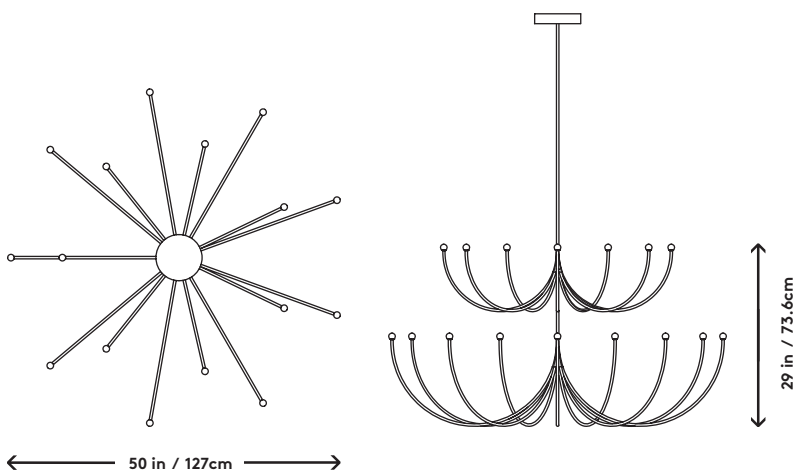

Arca 2 - Tier Chandelier - Small/Medium

Philippe Malouin, 2017

Product Type	Chandelier
Materials	Brass, Glass
Dimensions	L 35.4" x W 35.4" x H 20.5" L 90cm x W 90cm x H 52.1cm
Finishes	<ul style="list-style-type: none"> ● Satin Blackened Brass ● Nickel Chrome ● Glossy White Powder Coat ● Flat Black Powder Coats
Weight	12 lbs 5 kgs
Shipping	Crated L 38" x W 38" x H 23" L 96.5cm x W 96.5cm x H 58.4cm
Shipping Weight	120 lbs 54.4 kgs
Lead Time	8-10 weeks
Light Source	LED /CRI 90 2700k 1045lm 11.5W
LED Driver	Universal 120-277VAC input ESS015W-0350-42
Dimming	Triac, ELV, & 0-10V
Canopy	Dia 5" x H 1" / Dia 12.7cm x H 2.5cm Canopy (Provided)
Drop Length	36" / 91.4cm drop provided Custom drops are made per order and cannot be adjusted on site

Arca 2 - Tier Chandelier - Medium / Large

Philippe Malouin, 2017

Product Type	Chandelier
Materials	Brass, Glass
Dimensions	L 50" x W 50" x H 29" L 127cm x W 127cm x H 73.6cm
Finishes	<ul style="list-style-type: none"> ● Satin Blackened Brass ● Nickel Chrome ● Glossy White Powder Coat ● Flat Black Powder Coats
Weight	16 lbs 7.3 kgs
Shipping	Crated L 56" x W 56" x H 42" L 142.2cm x W 142.2cm x H 91.4cm
Shipping Weight	190 lbs 86.2 kgs
Lead Time	8-10 weeks
Light Source	LED / CRI 90 2700k 1400lm 15.3W
LED Driver	Universal 120-277VAC input ESS020W-0350-56
Dimming	Triac, ELV, & 0-10v
Canopy	Dia 5" x H 1" / Dia 12.7cm x H 2.5cm Canopy (Provided)
Drop Length	36" / 91.4cm drop provided Custom drops are made per order and cannot be adjusted on site