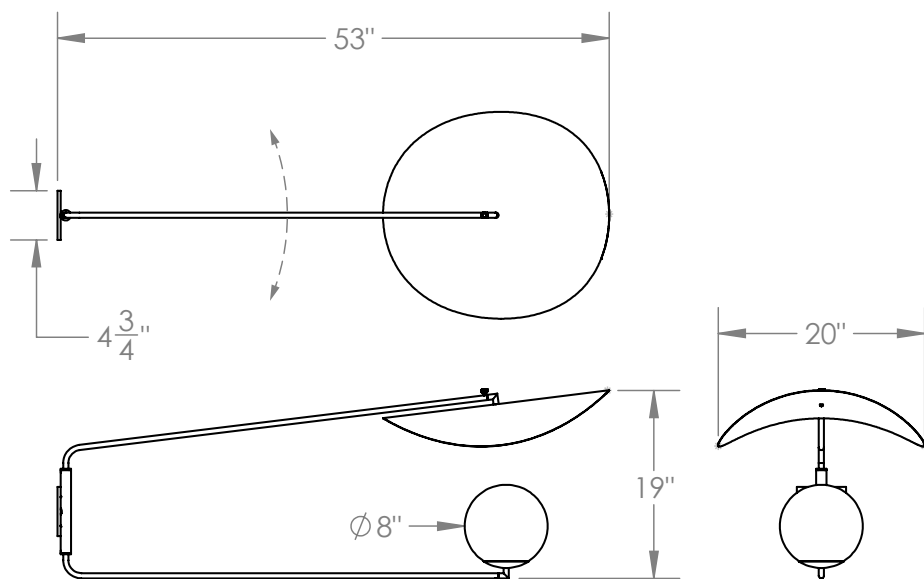

# SUN SHADE

triode

28 rue Jacob 75006 Paris contact@triodedesign.com  
 +33 (0)1 43 29 40 05 www.triodedesign.com

Designed to mimic the classic image of a beautiful woman shading her face with a wide brimmed hat. This wall light has swiveling arms and a rotating reflector, allowing one to direct the light and shade the globe as desired.

## Dimensions

20" W x 19" H x 53" D