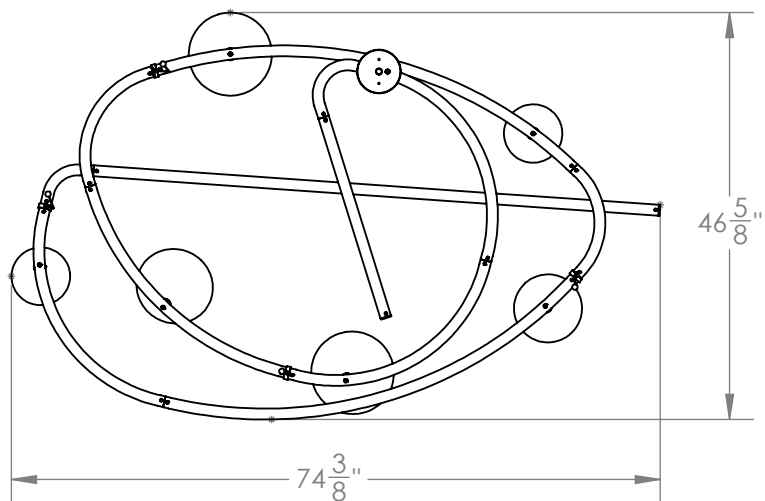

SKETCH LIGHT

triode

28 rue Jacob 75006 Paris contact@triodedesign.com
+33 (0)1 43 29 40 05 www.triodedesign.com

It is as the name suggests, a sketch brought to life. Glowing porcelain shades made in England hang from its metal structure. Inside each shade, a hand blown white glass teardrop houses the light source.

Materials

Steel
Aluminum
Brass
Porcelain
Glass

Standard Finishes

Matte White Porcelain
Sulfur Bronze
White Glossy Glass

Dimensions

74-³/₈" W x 22-¹/₂" H x 46-⁵/₈" D
Overall height to order - minimum 28"

Notes

Lamping: 6 G9 bulbs, max 25W each. 4.5W dimmable LED bulbs included. 450 lumens each, 2700K color temperature. 120V, UL approved. (240V available)

Lead Time

10-12 weeks

Customization Available - please contact us.