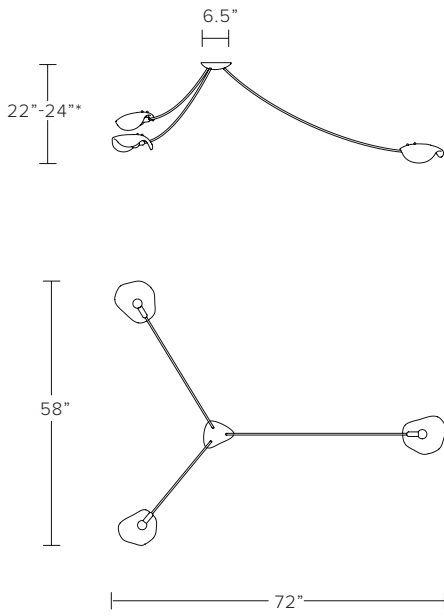

TIDAL CHANDELIER

TIDAL CHANDELIER

MODEL NO: 10180X01

Hand cast, sculpted glass crystal pieces suspended from curved metal stems flowing from a hand forged, organic mounting canopy.

AS SHOWN (IN PHOTO)

5 Piece "Low" - approx. dimensions 104"W x 70"D x 34"-36"H*
Glass - clear
Metal - brushed brass

DIMENSIONS

Available in four sizes

3 Piece "High" - 3 glass pieces
approx. dimensions 72"W x 58"D x 22"-24"H*

3 Piece "Low" - 3 glass pieces
approx. dimensions 72"W x 58"D x 34"-36"H*

5 Piece "High" - 5 glass pieces
approx. dimensions 104"W x 70"D x 22"-24"H*

5 Piece "Low" - 5 glass pieces
approx. dimensions 104"W x 70"D x 34"-36"H*

Glass - large approx. 9.5"W x 8"H
small approx. 8.5"W x 7"H

Glass dimensions may vary slightly due to sculpted process

*Due to the sculpted process of the glass, the OAD will fall with the 2" range specified

3 PIECE "HIGH", 72"W x 58"D x 22"-24"H*

3 PIECE "LOW", 72"W x 58"D x 34"-36"H*

5 PIECE "HIGH", 104"W x 70"D x 22"-24"H*

5 PIECE "LOW", 104"W x 70"D x 34"-36"H*