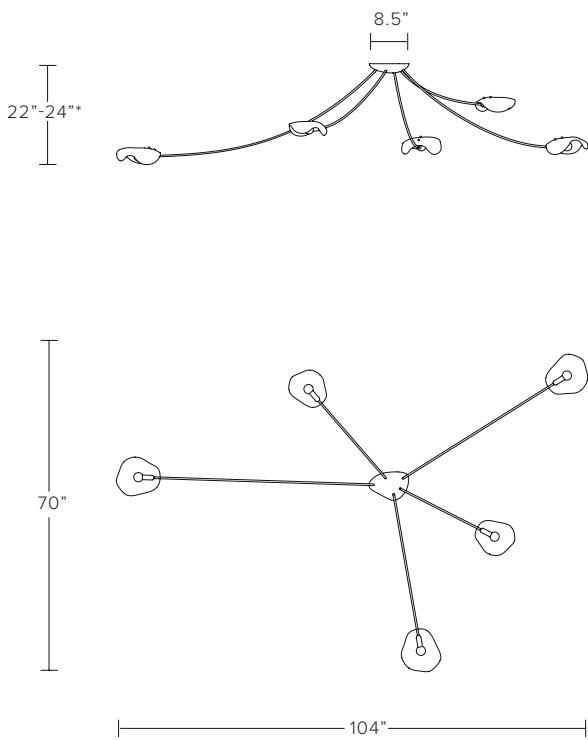

TIDAL CHANDELIER

TIDAL CHANDELIER

MODEL NO: 10180X01

Hand cast, sculpted glass crystal pieces suspended from curved metal stems flowing from a hand forged, organic mounting canopy.

AS SHOWN (IN PHOTO)

5 Piece "Low" - approx. dimensions 104"W x 70"D x 34"-36"H*
Glass - clear
Metal - brushed brass

DIMENSIONS

Available in four sizes

3 Piece "High" - 3 glass pieces
approx. dimensions 72"W x 58"D x 22"-24"H*

3 Piece "Low" - 3 glass pieces
approx. dimensions 72"W x 58"D x 34"-36"H*

5 Piece "High" - 5 glass pieces
approx. dimensions 104"W x 70"D x 22"-24"H*

5 Piece "Low" - 5 glass pieces
approx. dimensions 104"W x 70"D x 34"-36"H*

Glass - large approx. 9.5"W x 8"H
small approx. 8.5"W x 7"H

Glass dimensions may vary slightly due to sculpted process

*Due to the sculpted process of the glass, the OAD will fall with the 2" range specified

3 PIECE "HIGH", 72"W x 58"D x 22"-24"H*

3 PIECE "LOW", 72"W x 58"D x 34"-36"H*

5 PIECE "HIGH", 104"W x 70"D x 22"-24"H*

5 PIECE "LOW", 104"W x 70"D x 34"-36"H*