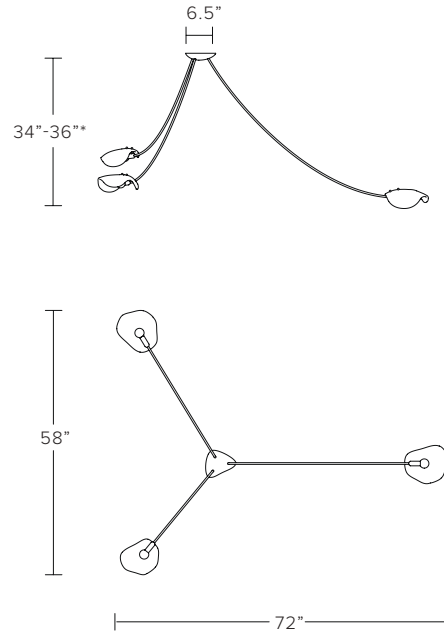

TIDAL CHANDELIER

TIDAL CHANDELIER

MODEL NO: 10180X01

Hand cast, sculpted glass crystal pieces suspended from curved metal stems flowing from a hand forged, organic mounting canopy.

AS SHOWN (IN PHOTO)

5 Piece "Low" - approx. dimensions 104"W x 70"D x 34"-36"H*
Glass - clear
Metal - brushed brass

DIMENSIONS

Available in four sizes

3 Piece "High" - 3 glass pieces
approx. dimensions 72"W x 58"D x 22"-24"H*

3 Piece "Low" - 3 glass pieces
approx. dimensions 72"W x 58"D x 34"-36"H*

5 Piece "High" - 5 glass pieces
approx. dimensions 104"W x 70"D x 22"-24"H*

5 Piece "Low" - 5 glass pieces
approx. dimensions 104"W x 70"D x 34"-36"H*

Glass - large approx. 9.5"W x 8"H
small approx. 8.5"W x 7"H

Glass dimensions may vary slightly due to sculpted process

*Due to the sculpted process of the glass, the OAD will fall with the 2" range specified

3 PIECE "HIGH", 72"W x 58"D x 22"-24"H*

3 PIECE "LOW", 72"W x 58"D x 34"-36"H*

5 PIECE "HIGH", 104"W x 70"D x 22"-24"H*

5 PIECE "LOW", 104"W x 70"D x 34"-36"H*