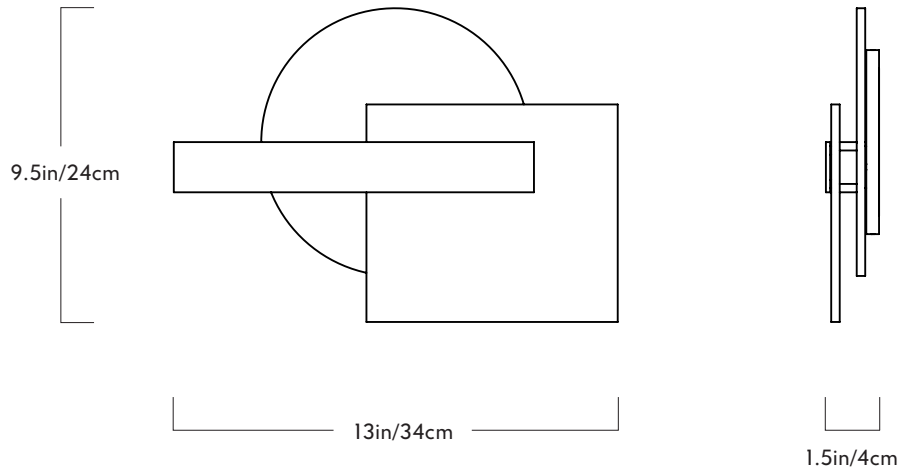

Roll & Hill

Kazimir

Series
Kazimir

Product
Sconce

Dimensions
H 9.5in/24cm x W 13in/34cm x D
1.5in/4cm

Weight
4lb/2kg

Sconce

Materials
Glass, steel, aluminum

Finishes
Matte nickel, matte brass

120V Illumination
Integrated LED
Wattage: 7 Watts
Lumens: 75 Lumens
Color Temperature: 2700 Kelvin
Bulb Life: 50,000 Hours
Dimming: ELV

240V Illumination
Integrated LED
Wattage: 7 Watts
Lumens: 75 Lumens
Color Temperature: 2700 Kelvin
Bulb Life: 50,000 Hours
Dimming: ELV