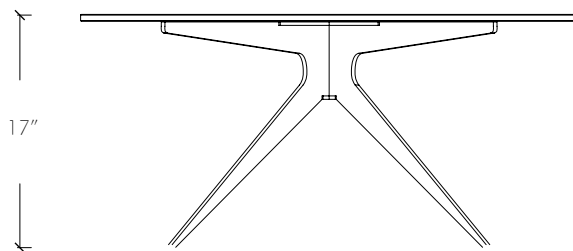

DEAN

Round Coffee Table

3/3

triode³design

28, rue Jacob 75006 Paris
+33 (0)1 43 29 40 05

contact@triodedesign.com
www.triodedesign.com

Specifications

Overall Dimensions:

36" D x 17.5" H

Tempered Glass Top: 1/2"

Standard Lead Time:

Typically in stock (or 8-10 weeks)

Ships UPS Ground from NY, 12919

Standard Base Finish Options:

Black Steel w/ Satin Brass Hardware

Satin Brass base w/ Satin Brass Hardware

Custom-finishes may be available upon request

GABRIEL SCOTT

EST. 2012

372 Broome Street, New York, NY 10013
(212) 837-2923 • info@GabrielScott.com

www.GabrielScott.com