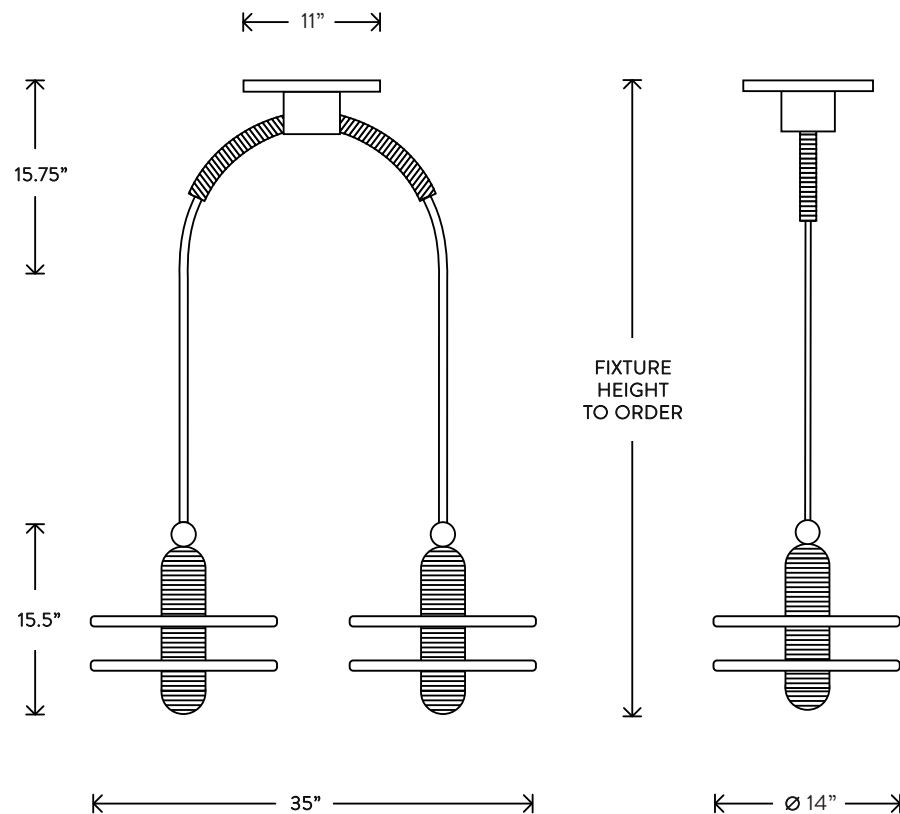

MEDIAN™

2 PENDANT

DIMENSIONS: 35" W, 14" D
HEIGHT TO ORDER
MINIMUM HEIGHT 36"
INCLUDES UP TO 85"
ADDITIONAL HEIGHT $20 PER INCH

LAMPING: 4 8W DIMMABLE LED MODULE
800 LUMENS EACH, 2500K COLOR TEMPERATURE
LED ONBOARD DRIVER
LED LIFE: 50,000 HOURS

UL / CE APPROVED
VOLTAGE: 120-240

FINISHED AND ASSEMBLED BY HAND IN NY FROM
DOMESTIC AND IMPORTED COMPONENTS.
CUSTOMIZATION AVAILABLE.
ALL PIECES MADE TO ORDER.
50% DEPOSIT REQUIRED.
BALANCE DUE PRIOR TO SHIPPING.
LEAD TIME APPROXIMATELY 8-10 WEEKS.

FINISHES TO ORDER
ADD 30% FOR TARNISHED SILVER

© 2018, APPARATUS LLC
PATENT PENDING / TRADEMARK PENDING

triode³ design

28, rue Jacob 75006 Paris
+33 (0)1 43 29 40 05

contact@triodedesign.com
www.triodedesign.com