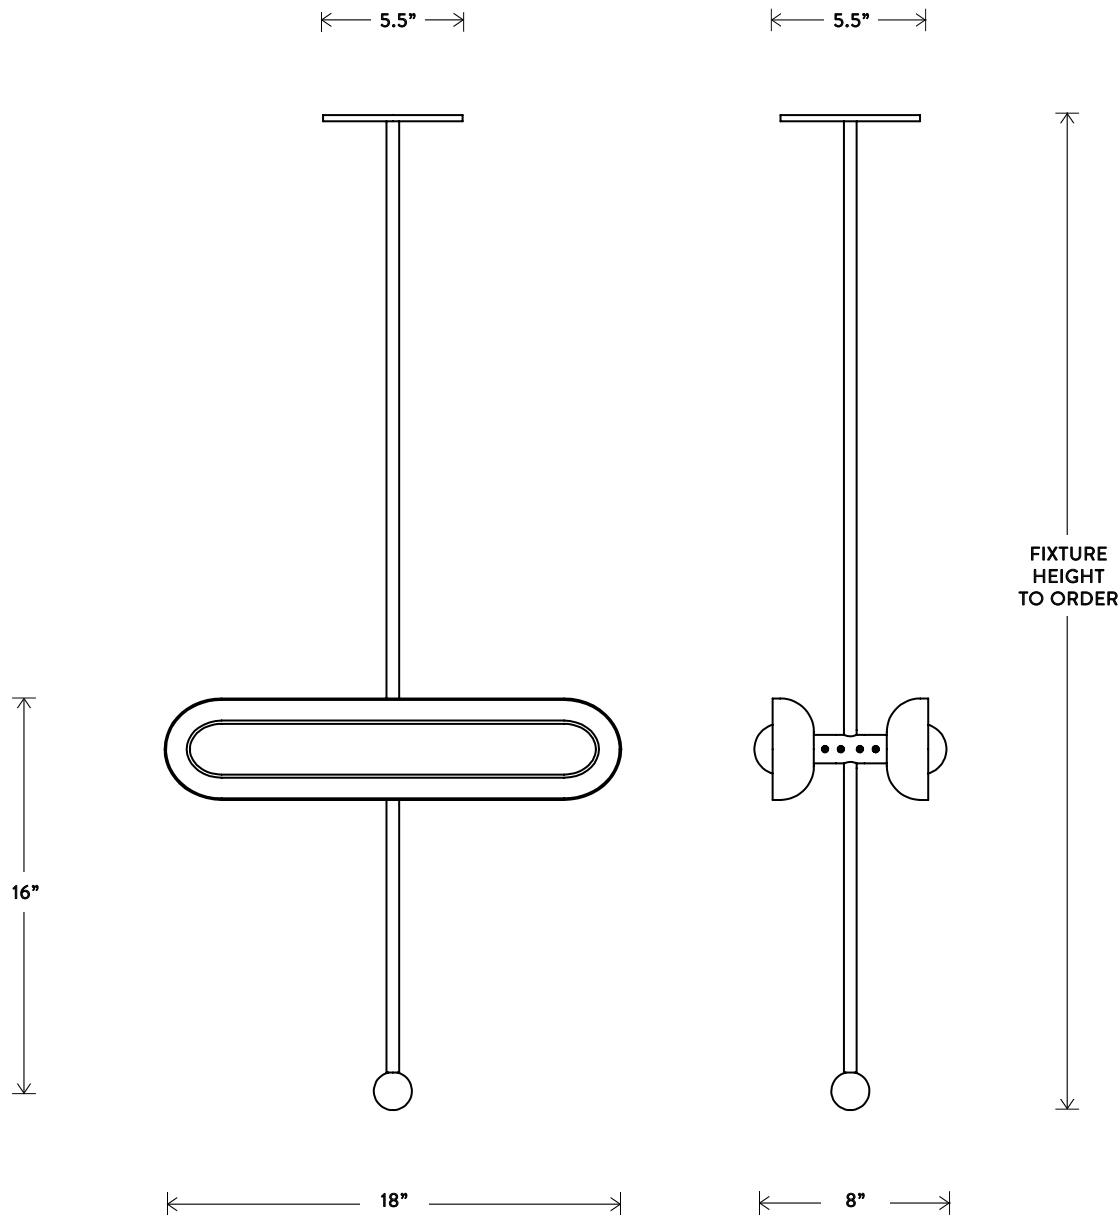

CIRCUIT™ 2 PENDANT HORIZONTAL

DIMENSIONS: 18" W, 8" D
HEIGHT TO ORDER
MINIMUM HEIGHT 24"
INCLUDES UP TO 60"
ADDITIONAL HEIGHT $10 PER INCH

LAMPING: 2 16W DIMMABLE LED MODULES
1700 LUMENS EACH, 2700K COLOR TEMPERATURE
LED ONBOARD DRIVER
BULB LIFE: 50,000 HOURS

UL / CE APPROVED
VOLTAGE: 120-240

FINISHED AND ASSEMBLED BY HAND IN NY FROM
DOMESTIC AND IMPORTED COMPONENTS.
CUSTOMIZATION AVAILABLE.
ALL PIECES MADE TO ORDER.
50% DEPOSIT REQUIRED.
BALANCE DUE PRIOR TO SHIPPING.
LEAD TIME APPROXIMATELY 8-10 WEEKS.

FINISHES TO ORDER
ADD 30% FOR TARNISHED SILVER

REQUIRES A MAGNETIC LOW VOLTAGE DIMMER

© 2016, APPARATUS LLC

triode³ design

28, rue Jacob 75006 Paris
+33 (0)1 43 29 40 05

contact@triodedesign.com
www.triodedesign.com