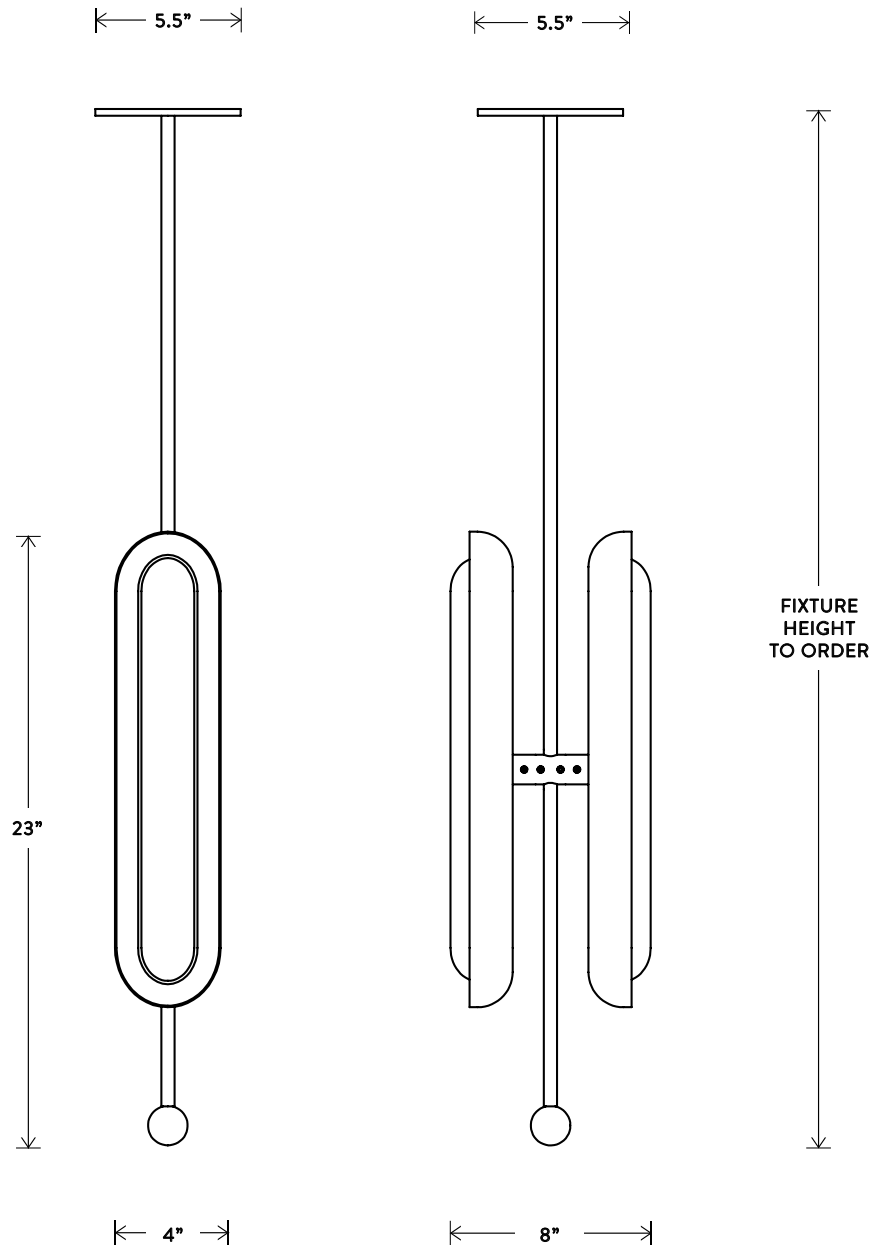

© 2016, APPARATUS LLC

CIRCUIT™ 2 PENDANT HORIZONTAL

DIMENSIONS: 18" W, 8" D
HEIGHT TO ORDER
MINIMUM HEIGHT 24"
INCLUDES UP TO 60"
ADDITIONAL HEIGHT \$10 PER INCH

LAMPING: 2 16W DIMMABLE LED MODULES
1700 LUMENS EACH, 2700K COLOR TEMPERATURE
LED ONBOARD DRIVER
BULB LIFE: 50,000 HOURS

UL / CE APPROVED
VOLTAGE: 120-240

FINISHED AND ASSEMBLED BY HAND IN NY FROM
DOMESTIC AND IMPORTED COMPONENTS.
CUSTOMIZATION AVAILABLE.
ALL PIECES MADE TO ORDER.
50% DEPOSIT REQUIRED.
BALANCE DUE PRIOR TO SHIPPING.
LEAD TIME APPROXIMATELY 8-10 WEEKS.

CIRCUIT™ 2 PENDANT VERTICAL

THE CIRCUIT SERIES CREATES RHYTHM WITH THE REPETITION OF PURE SHAPES. A GLOWING GLASS CAPSULE NESTS IN A BRASS SHADE, BECOMING A CONTAINED FORM THAT MULTIPLIES TO CONSTRUCT LARGER FIXTURES.

© 2016, APPARATUS LLC

CIRCUIT™ 2 PENDANT VERTICAL

DIMENSIONS: 4" W, 8" D
HEIGHT TO ORDER
MINIMUM HEIGHT 28"
INCLUDES UP TO 60"
ADDITIONAL HEIGHT \$10 PER INCH

LAMPING: 2 16W DIMMABLE LED MODULES
1700 LUMENS EACH, 2700K COLOR TEMPERATURE
LED ONBOARD DRIVER
BULB LIFE: 50,000 HOURS