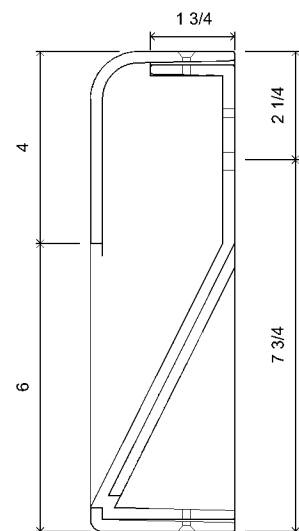

KYOTO wide sconce

**01**  
FRONT  
1" = 1/4"

**03**  
SIDE  
1" = 1/4"

**02**  
BACK  
1" = 1/4"

**04**  
SECTION  
1" = 1/4"

Handmade in Los Angeles

FINISHES  
Sand casted aluminium

DIMENSIONS  
Width 7 " | 18 cm |  
Depth 3 " | 8 cm |  
Height 10 " | 25.5 cm |