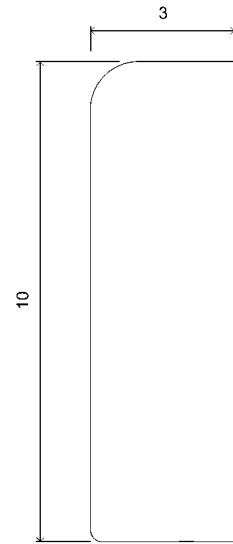

KYOTO wide sconce

**01**  
FRONT  
1" = 1/4"

**03**  
SIDE  
1" = 1/4"

**02**  
BACK  
1" = 1/4"

**04**  
SECTION  
1" = 1/4"

Handmade in Los Angeles

FINISHES  
Sand casted aluminium

DIMENSIONS  
Width 7 " | 18 cm |  
Depth 3 " | 8 cm |  
Height 10 " | 25.5 cm |