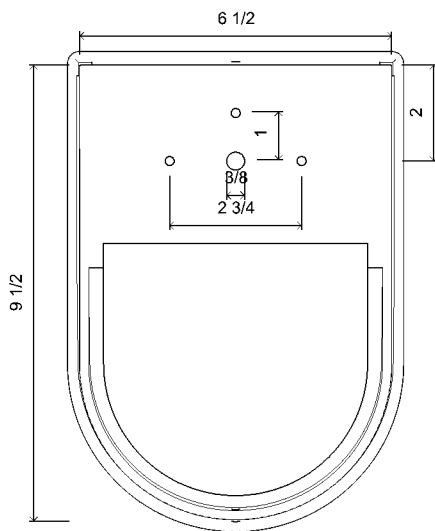

KYOTO wide sconce

**01**  
FRONT  
1" = 1/4"

**03**  
SIDE  
1" = 1/4"

**02**  
BACK  
1" = 1/4"

**04**  
SECTION  
1" = 1/4"

Handmade in Los Angeles

FINISHES  
Sand casted aluminium

DIMENSIONS  
Width 7 " | 18 cm |  
Depth 3 " | 8 cm |  
Height 10 " | 25.5 cm |