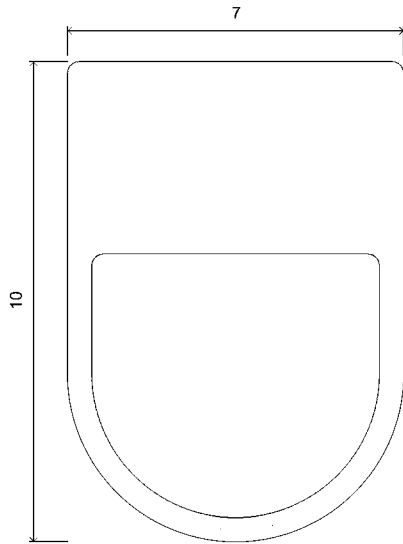

KYOTO wide sconce

**01**  
FRONT  
1" = 1/4"

**03**  
SIDE  
1" = 1/4"

**02**  
BACK  
1" = 1/4"

**04**  
SECTION  
1" = 1/4"

Handmade in Los Angeles

FINISHES  
Sand casted aluminium

DIMENSIONS  
Width 7 " | 18 cm |  
Depth 3 " | 8 cm |  
Height 10 " | 25.5 cm |