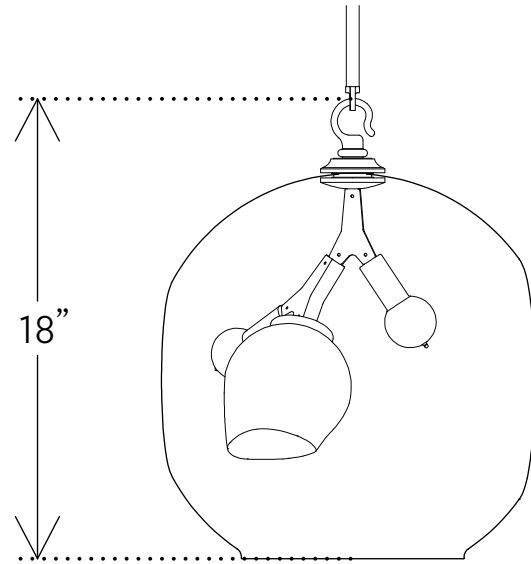

TERRARIUM

H 18in/46cm W 15in/38cm D 16in/41cm WT 15lb/7kg MAX 120w

triode³ design

28, rue Jacob 75006 Paris
+33 (0)1 43 29 40 05

contact@triodedesign.com
www.triodedesign.com

FRONT

SIDE

TOP

TERRARIUM Resembling mechanical nature trapped in a globe, the point of departure for this design was a Bubble chandelier turned inside out.

SUSPENSION Brass stem cut to length

CANOPY 5in canopy with hang straight in matching metal finish