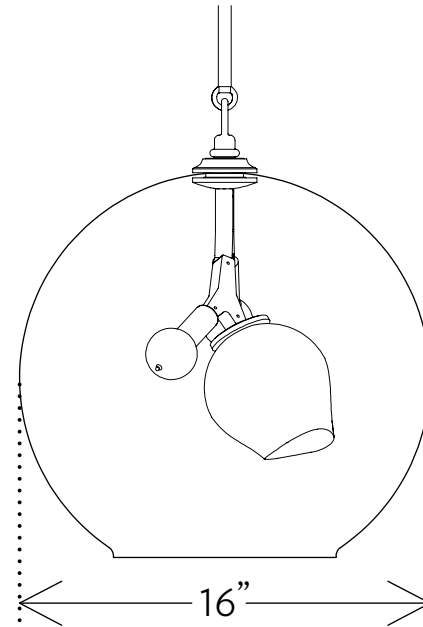

TERRARIUM

H 18in/46cm W 15in/38cm D 16in/41cm WT 15lb/7kg MAX 120w

triode³ design

28, rue Jacob 75006 Paris
+33 (0)1 43 29 40 05

contact@triodedesign.com
www.triodedesign.com

FRONT

SIDE

TOP

TERRARIUM Resembling mechanical nature trapped in a globe, the point of departure for this design was a Bubble chandelier turned inside out.

SUSPENSION Brass stem cut to length

CANOPY 5in canopy with hang straight in matching metal finish