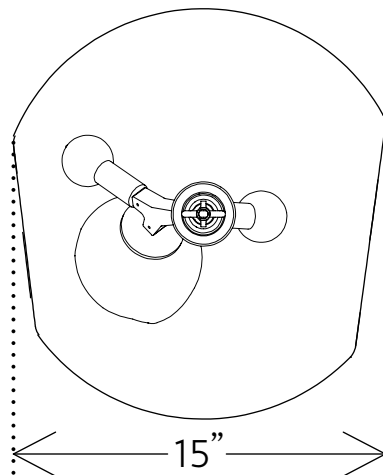

TERRARIUM

H 18in/46cm W 15in/38cm D 16in/41cm WT 15lb/7kg MAX 120w

triode³ design

28, rue Jacob 75006 Paris
+33 (0)1 43 29 40 05

contact@triodedesign.com
www.triodedesign.com

FRONT

SIDE

TOP