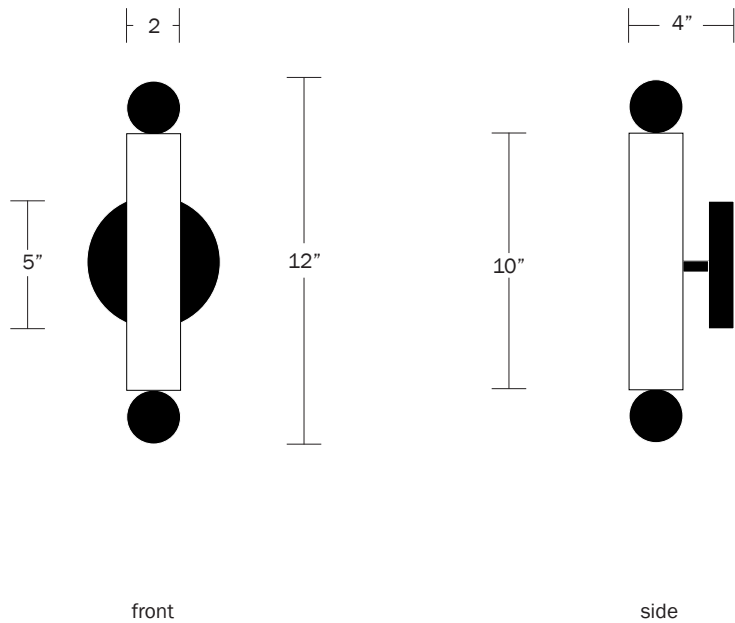

WORKSTEAD

TUBE SCONCE / FLUSH MOUNT SMALL

hardwired

Description

TUBE SCONCE SMALL is a both intimately scaled and luminously impactful fixture. With a bold yet compact beam of light this fixture is well suited to small and large spaces alike.

Fixture Finish Options

Hewn Brass
Hand Finished Bronze
Brushed Nickel

Dimensions

Overall Height - 12"
Overall Depth - 4"
ADA Compliant
Glass Height - 10"
Glass Diameter - 2"
Backplate Diameter - 5"

Weight

5.5 lbs

Lamp

10 Watt Integrated LED Panel
100 Watt Incandescent Equivalent
1000 Lumens
2700K Color Temperature
Triac & ELV Compatible
Dimmable and Flicker-Free
Panel Life 50,000 Hours
UL/CE/cUL Listed
ADA Compliant
Damp Rated