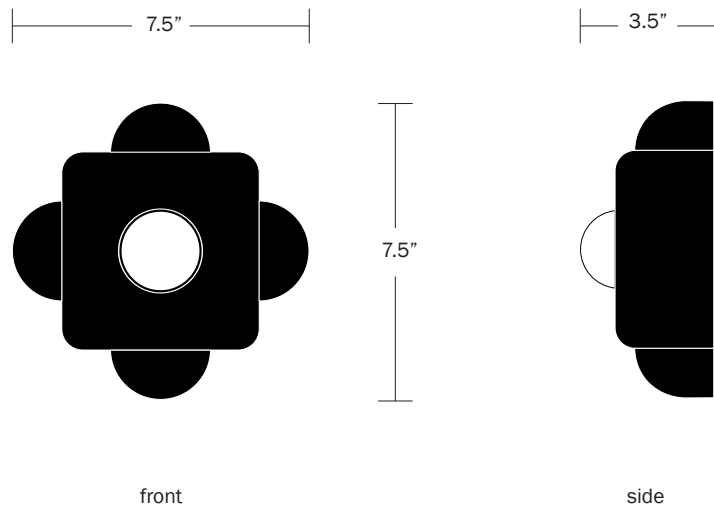

WORKSTEAD

TINSEL

hardwired

Description

TINSEL is a compact yet expressive fixture. Referencing both early-American tin candle holders and contemporary Mexican metalsmithing, with their flat cloud-like scalloped silhouettes, Tinsel distills a timeless geometric motif into a robust presentation of three-dimensional form. The fixture is cast in aluminum, and finished in 9 possible colorways. A lyrical expression of rounded forms, the fixture can be utilized as both a wall sconce or flush mount ceiling fixture, and as a singular expression or in multiples. ADA Compliant.

Standard Finish Options

- Matte White Enamel
- Matte Black Enamel
- Tumbled Pewter

Workstead Colors Finish Options

- Clay
- Straw
- Sky
- Grass
- Tomato
- Sea

Dimensions

- Overall Height - 7.5"
- Overall Fixture Depth - 3.5"
- Backplate Diameter - 5"

Weight

3 lbs

Lamp

- 60 Watt Incandescent Max
- (1) Tala Sphere I E12 Bulb Included
- 2" Diameter With Porcelain Finish
- 3.8W Dimmable LED Bulb
- 40 Watt Equivalent
- 220 Lumens Per Bulb
- 2000 - 2800K Color Temperature
- Bulb Life 15,000 Hours
- 220/240V, E14
- UL/CE/cUL Listed