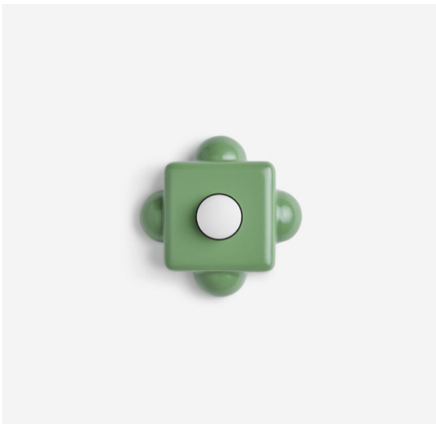

WORKSTEAD

tinsel

WORKSTEAD

TINSEL
tumbled pewter

WORKSTEAD

TINSEL
matte white enamel

WORKSTEAD

TINSEL
matte black enamel

WORKSTEAD

TINSEL
clay

TINSEL
straw

TINSEL
sky

TINSEL
grass

TINSEL
tomato

TINSEL
sea

TINSEL
workstead colors

WORKSTEAD

TINSEL

hardwired

Description

TINSEL is a compact yet expressive fixture. Referencing both early-American tin candle holders and contemporary Mexican metalsmithing, with their flat cloud-like scalloped silhouettes, Tinsel distills a timeless geometric motif into a robust presentation of three-dimensional form. The fixture is cast in aluminum, and finished in 9 possible colorways. A lyrical expression of rounded forms, the fixture can be utilized as both a wall sconce or flush mount ceiling fixture, and as a singular expression or in multiples. ADA Compliant.

Standard Finish Options

- Matte White Enamel
- Matte Black Enamel
- Tumbled Pewter

Workstead Colors Finish Options

- Clay
- Straw
- Sky
- Grass
- Tomato
- Sea

Dimensions

- Overall Height - 7.5"
- Overall Fixture Depth - 3.5"
- Backplate Diameter - 5"