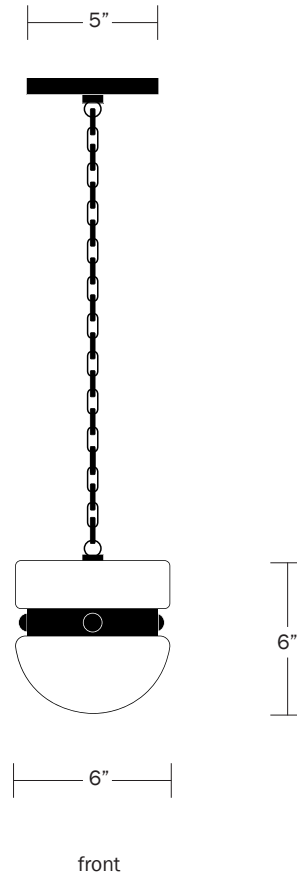

WORKSTEAD

SLAB HEMISPHERE PENDANT SMALL

matte black enamel, white enamel glass, sandblasted glass

WORKSTEAD

SLAB HEMISPHERE PENDANT SMALL hardwired

Description

SLAB HEMISPHERE PENDANT SMALL rests a softened white enamel glass disc atop a contrasting sandblasted glass dome. Anchored by a delicate chain, and bound together by a custom metal collar, the intimate scale of this fixture creates a lucid glow in both narrow and expansive spaces.

Hardware Finish Options

Matte White Enamel
Matte Black Enamel

Glass Finish

Top - White Enamel Glass
Bottom - Sandblasted Clear Glass

Dimensions

Overall Height Small - 24"
Medium - 36"
Large - 48"
Custom Overall Heights Available
Glass Diameter - 6"
Canopy Diameter - 5"

Weight

6 lbs

Lamp

25 Watt Incandescent Max
(1) Tala Sphere I E12/E14 Bulb Included
2" Diameter With
Porcelain Finish
3.8W Dimmable LED Bulb
40 Watt Equivalent
220 Lumens Per Bulb
2000 - 2800K Color Temperature
Bulb Life 15,000 Hours
110/120V, E12
220/240V, E14
UL/cUL/CE Listed
Damp Rated
Swag Kit Available Upon Request