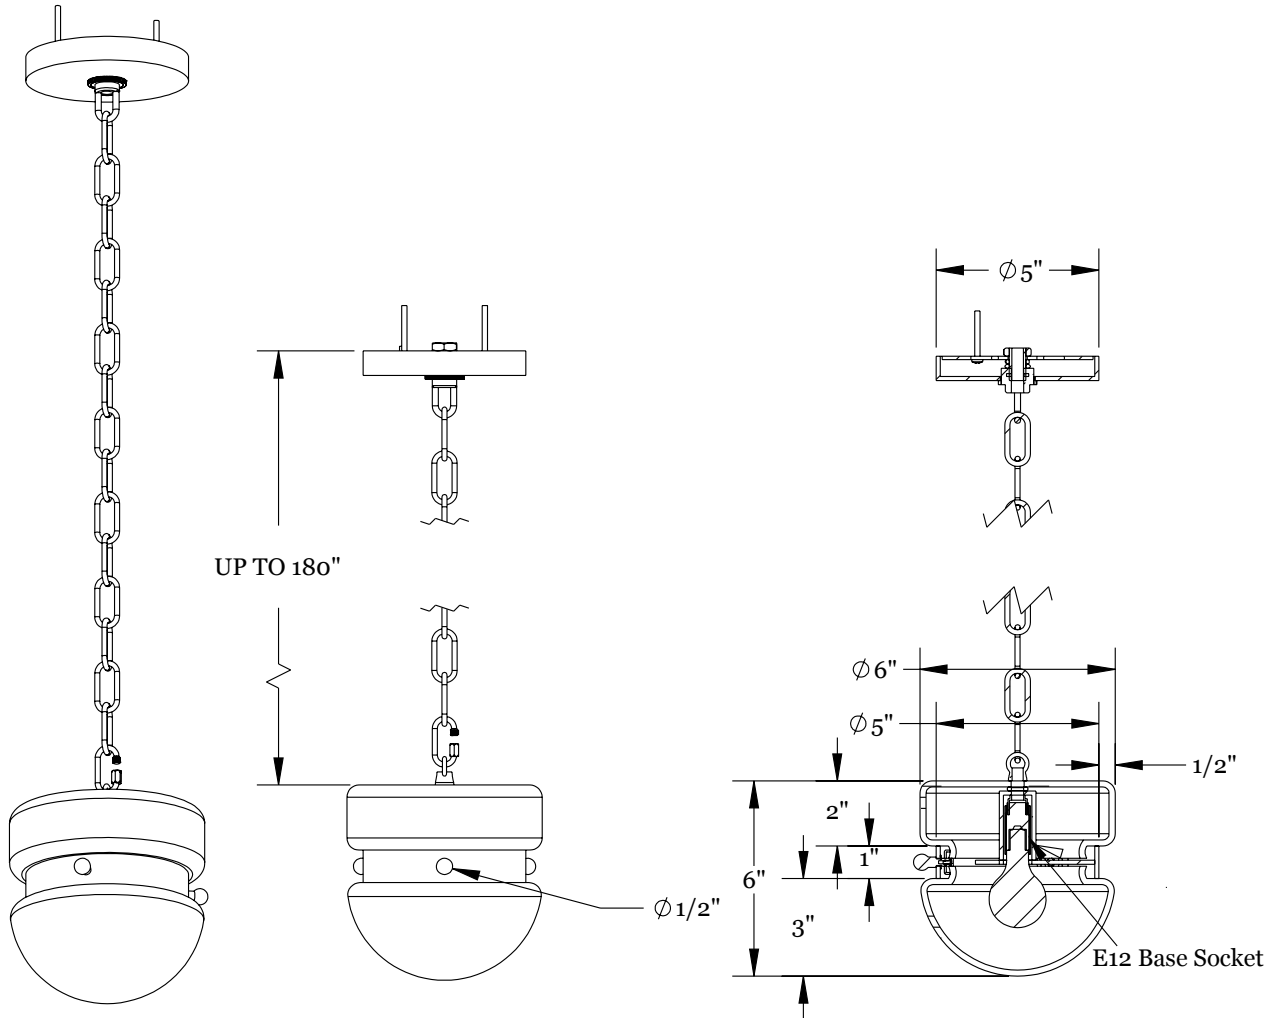

WORKSTEAD

SLAB HEMISPHERE PENDANT SMALL

matte black enamel, white enamel glass, sandblasted glass

WORKSTEAD

SLAB HEMISPHERE PENDANT SMALL hardwired

Description

SLAB HEMISPHERE PENDANT SMALL rests a softened white enamel glass disc atop a contrasting sandblasted glass dome. Anchored by a delicate chain, and bound together by a custom metal collar, the intimate scale of this fixture creates a lucid glow in both narrow and expansive spaces.

Hardware Finish Options

Matte White Enamel
Matte Black Enamel

Glass Finish

Top - White Enamel Glass
Bottom - Sandblasted Clear Glass

Dimensions

Overall Height Small - 24"
Medium - 36"
Large - 48"
Custom Overall Heights Available
Glass Diameter - 6"
Canopy Diameter - 5"

Weight

6 lbs

Lamp

25 Watt Incandescent Max
(1) Tala Sphere I E12/E14 Bulb Included
2" Diameter With
Porcelain Finish
3.8W Dimmable LED Bulb
40 Watt Equivalent
220 Lumens Per Bulb
2000 - 2800K Color Temperature
Bulb Life 15,000 Hours
110/120V, E12
220/240V, E14
UL/cUL/CE Listed
Damp Rated
Swag Kit Available Upon Request

WORKSTEAD

CHAIN ADJUSTABLE DURING
ON SITE INSTALLATION

CHAIN WIRED WITH
COLOR MATCHED
CLOTH CORD