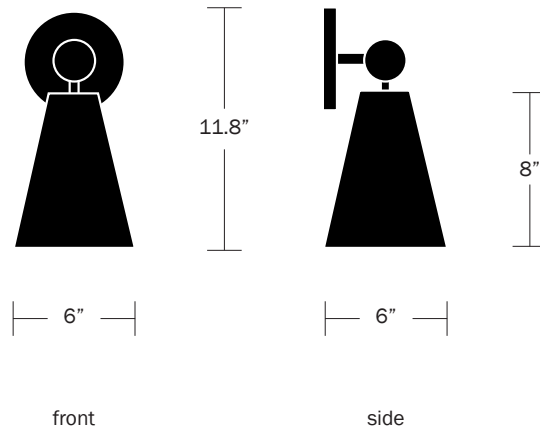

WORKSTEAD

PENDOLO SCONCE SMALL
natural linen, hewn brass

WORKSTEAD

PENDOLO SCONCE SMALL

hardwired

Description

PENDOLO SCONCE is composed of a directional fabric cone, radiating a subtle cast of light into a space - and a focused beam of light - in a myriad of configurations. Available in either Natural Burlap or Natural Linen, the cone form is expressed as a singular gesture against a wall. UL Listed. Damp Rated.

Shade Material

Natural Linen
Natural Burlap

Hardware Options

Hewn Brass
Brushed Nickel
Hand Finished Bronze

Dimensions

Shade Height - 8"
Shade Top Diameter - 2.5"
Shade Bottom Diameter - 6"
Overall Height - 11.8"
Depth - 6"
Backplate Diameter - 5"

Weight

4 lbs

Lamp

60 Watt Incandescent Max
(1) Tala Sphere I E12/E14
5W Dimmable LED Bulb Included
2" Diameter With Porcelain Finish
40 Watt Equivalent
220 Lumens
2700K Color Temperature
Bulb Life 15,000 Hours
110/120V, E12
220/240V, E14