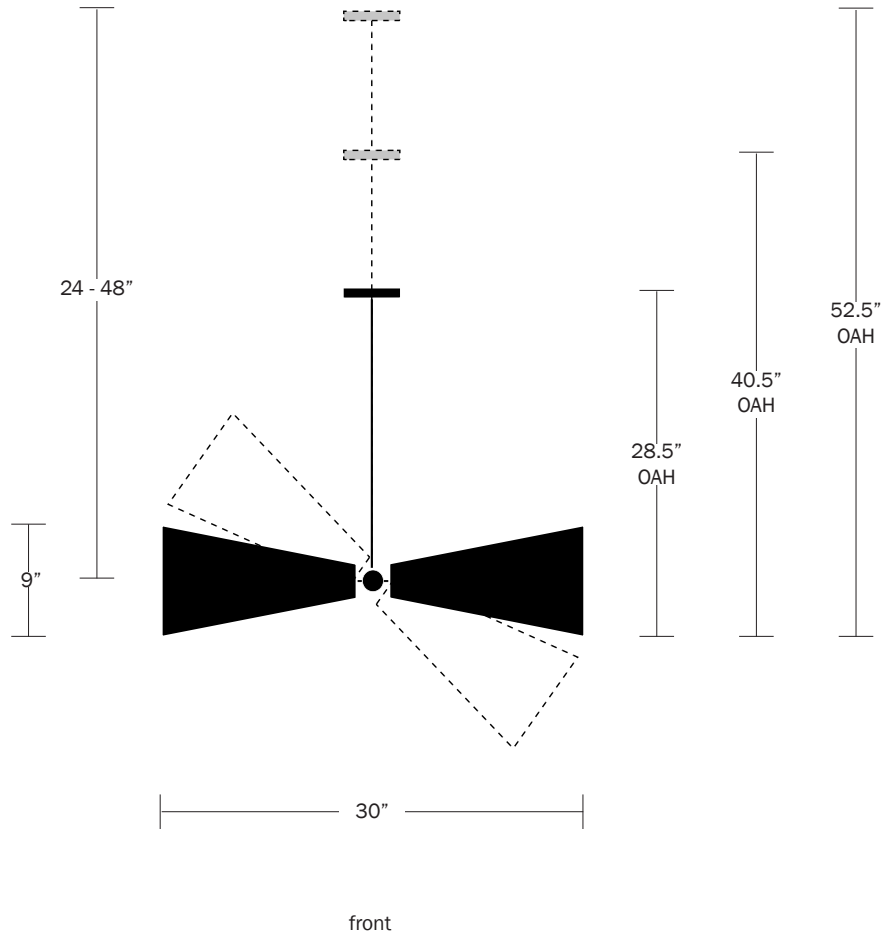

WORKSTEAD

PENDOLO PENDANT II MEDIUM
natural burlap, hewn brass

WORKSTEAD

PENDOLO PENDANT II MEDIUM

hardwired

Description

PENDOLO PENDANT II explores two opposing cone forms, and the latent tension between gravity and levity within their arrangement. Configured as a horizontal or near-vertical fixture, this pendant variation can occupy both a wide or narrow footprint. Available in Natural Burlap or Natural Linen. UL Listed. Damp Rated.

Shade Material

Natural Linen
Natural Burlap

Hardware Options

Hewn Brass
Brushed Nickel
Hand Finished Bronze

Shade Dimensions

Shade Length - 14"
Shade Top Diameter - 3.25"
Shade Bottom Diameter - 9"
Max Width - 30"
Canopy Diameter - 5"

Stem Length

Small - 24"
Medium - 36"
Large - 48"
Custom Lengths Available

Weight

5 lbs

Lamp

60 Watt Incandescent Max
(2) Tala Sphere I E12/E14
5W Dimmable LED Bulb Included
2" Diameter With Porcelain Finish
40 Watt Equivalent
220 Lumens Per Bulb
2700K Color Temperature
Bulb Life 15,000 Hours
110/120V, E12
220/240V, E14