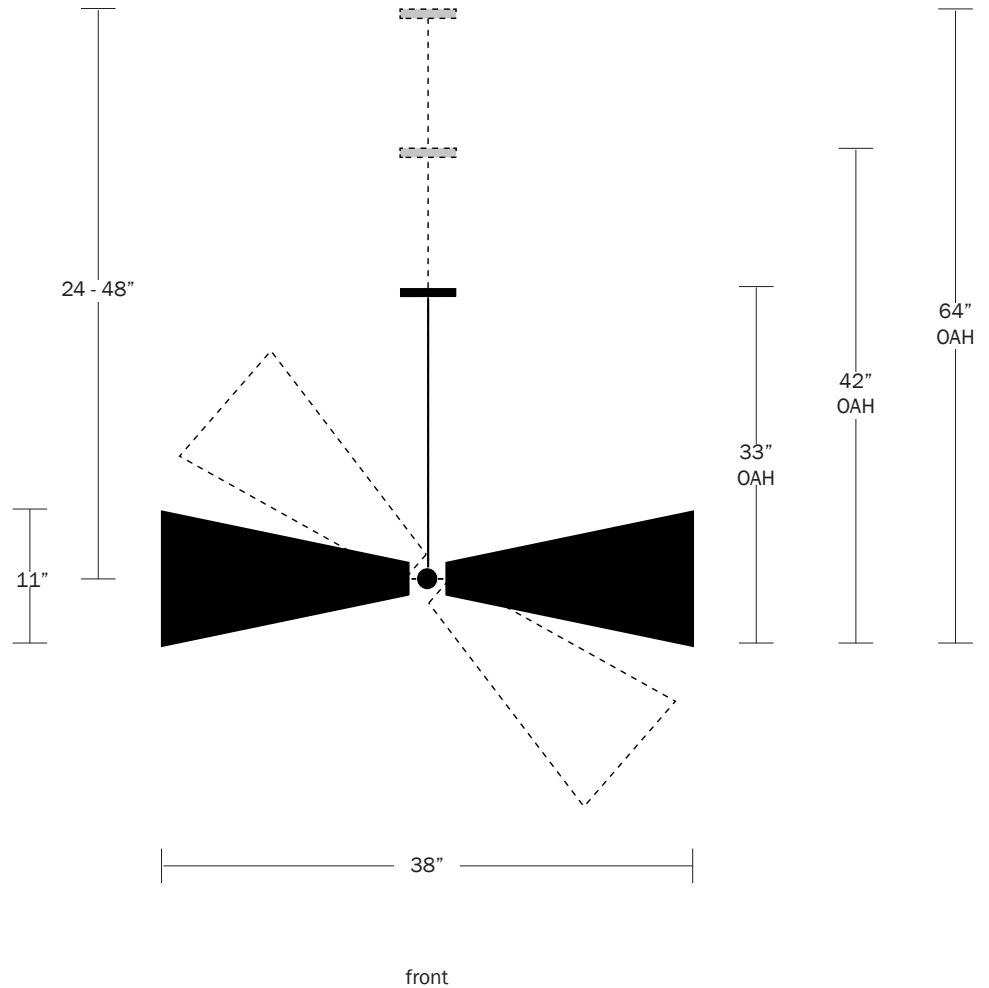

WORKSTEAD

PENDOLO PENDANT II LARGE

hardwired

Description

PENDOLO PENDANT II explores two opposing cone forms, and the latent tension between gravity and levity within their arrangement. Configured as a horizontal or near-vertical fixture, this pendant variation can occupy both a wide or narrow footprint. Available in Natural Burlap or Natural Linen. UL Listed. Damp Rated.

Shade Material

Natural Linen
Natural Burlap

Hardware Options

Hewn Brass
Brushed Nickel
Hand Finished Bronze

Dimensions

Shade Length - 18"
Shade Top Diameter - 3.25"
Shade Bottom Diameter - 11"
Maxium Width - 38"
Canopy Diameter - 5"

Stem Length

Small - 24"
Medium - 36"
Large - 48"
Custom Lengths Available

Weight

6 lbs

Lamp

60 Watt Incandescent Max
(2) Tala Sphere I E12/E14
5W Dimmable LED Bulb Included
2" Diameter With Porcelain Finish
40 Watt Equivalent
220 Lumens Per Bulb
2700K Color Temperature
Bulb Life 15,000 Hours
110/120V, E12
220/240V, E14