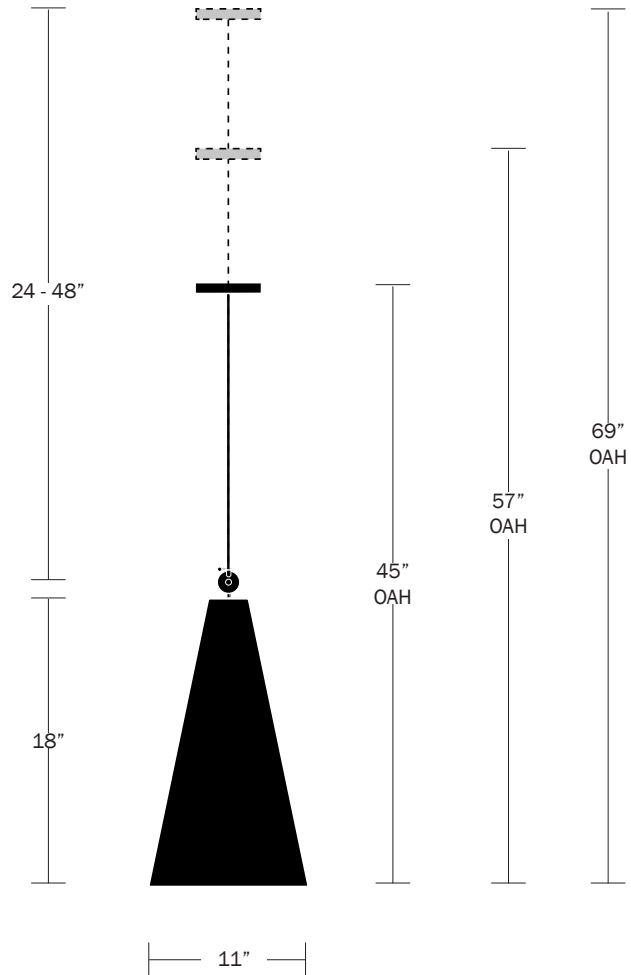

WORKSTEAD

PENDOLO PENDANT I LARGE
natural linen, hewn brass

WORKSTEAD

PENDOLO PENDANT I LARGE

hardwired

Description

The PENDOLO PENDANT I is composed of a directional fabric cone, radiating a subtle cast of light into a space - and a focused beam of light - in a myriad of configurations. Available in either Natural Burlap or Linen, the cone form is expressed as a singular gesture. UL Listed. Damp Rated.

Shade Material

Natural Linen
Natural Burlap

Hardware Options

Hewn Brass
Brushed Nickel
Hand Finished Bronze

Shade Dimensions

Shade Height - 18"
Shade Top Diameter - 3.25"
Shade Bottom Diameter - 11"
Canopy Diameter - 5"

Stem Length

Small - 24"
Medium - 36"
Large - 48"
Custom Lengths Available

Weight

5 lbs

Lamp

60 Watt Incandescent Max
(1) Tala Sphere I E12/E14
5W Dimmable LED Bulb Included
2" Diameter With Porcelain Finish
40 Watt Equivalent
220 Lumens
2700K Color Temperature
Bulb Life 15,000 Hours
110/120V, E12
220/240V, E14