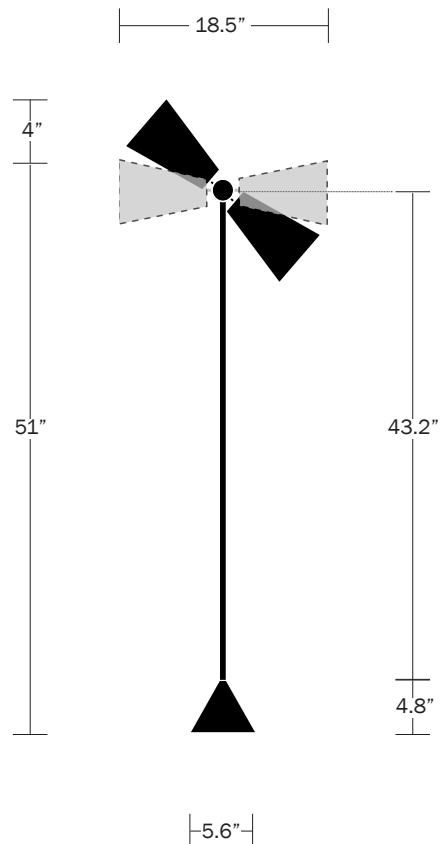

WORKSTEAD

PENDOLO FLOOR LAMP II SMALL
natural linen, hewn brass

WORKSTEAD

PENDOLO FLOOR LAMP SMALL

plug - in

Description

PENDOLO FLOOR LAMP pivots on extended fulcrum to simultaneously cast light in opposite directions. This sturdy floor piece is well poised to mix seamlessly in material while providing a decisive focal point in form.

Shade Finish Option

Natural Linen
Natural Burlap

Fixture Finish Options

Hewn Brass
Brushed Nickel
Hand Finished Bronze

Wiring Options

In-line cord switch
24" from base of fixture

Cord Finish Options

Black Cord
Beige Cord

Dimensions

Maximum Overall Height - 55"
Overall Width - 18.5"
Cord Length - 10'
Shade Length - 8"
Shade Top Diameter - 2.5"
Shade Bottom Diameter - 6"
Base Diameter - 5"

Weight

13 lbs

Lamp

60 Watt Incandescent Max
(2) Tala E12/E14 Bulbs Included
2" Diameter With Porcelain Finish
3.8W Dimmable LED Bulb
40 Watt Equivalent
220 Lumens Per Bulb
2000 - 2800K Color Temperature
Bulb Life 15,000 Hours
110/120V, E12
220/240V, E14
UL/CE/cUL Listed
Damp Rated