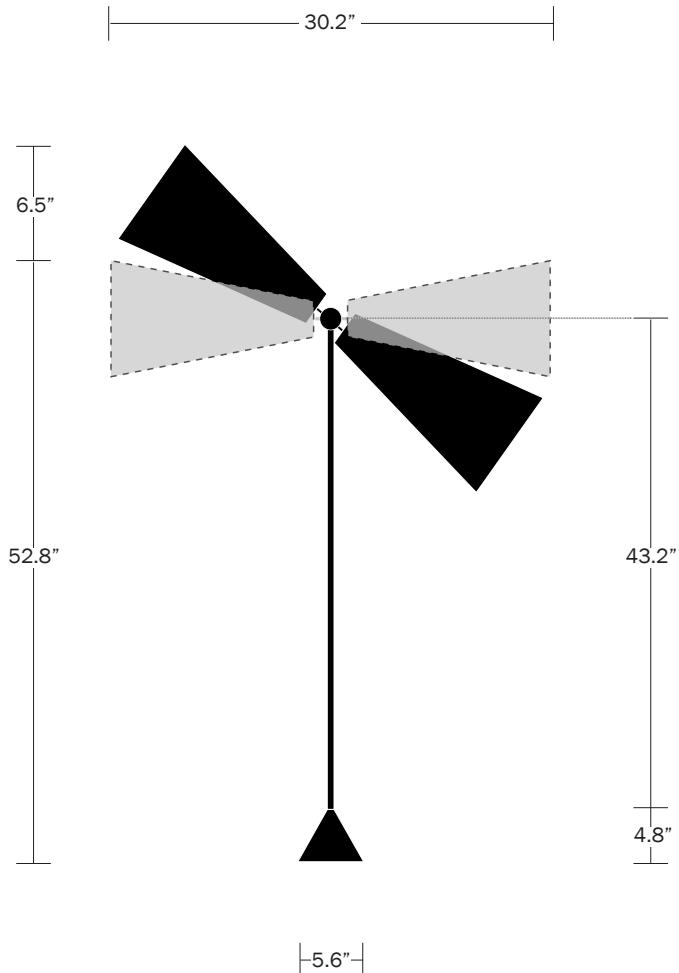

WORKSTEAD

PENDOLO FLOOR LAMP II MEDIUM
natural burlap, hewn brass

WORKSTEAD

PENDOLO FLOOR LAMP MEDIUM

plug - in

Description

PENDOLO FLOOR LAMP pivots on extended fulcrum to simultaneously cast light in opposite directions. This sturdy floor piece is well poised to mix seamlessly in material while providing a decisive focal point in form.

Shade Finish Option

Natural Linen
Natural Burlap

Fixture Finish Options

Hewn Brass
Brushed Nickel
Hand Finished Bronze

Wiring Options

In-line cord switch
24" from base of fixture

Cord Finish Options

Black Cord
Beige Cord

Dimensions

Maximum Overall Height - 59.3"
Overall Width - 30.2"
Cord Length - 10'
Shade Length - 14"
Shade Top Diameter - 2.5"
Shade Bottom Diameter - 9"
Base Diameter - 5"

Weight

14 lbs

Lamp

60 Watt Incandescent Max
(2) Tala E12/E14 Bulbs Included
2" Diameter With Porcelain Finish
3.8W Dimmable LED Bulb
40 Watt Equivalent
220 Lumens Per Bulb
2000 - 2800K Color Temperature
Bulb Life 15,000 Hours
110/120V, E12
220/240V, E14
UL/CE/cUL Listed
Damp Rated