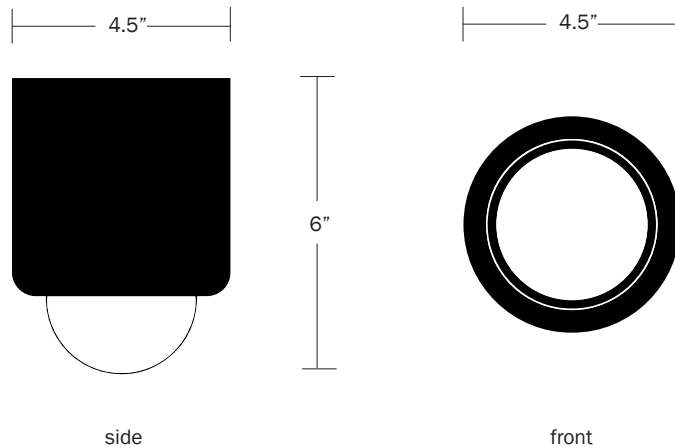

Body Finish Options

White Enamel
Black Enamel
Brushed Aluminium

Dimensions

Overall Height - 6"
Diameter - 4.5"

Weight

8 lbs

Lamp

60 Watt Max
6W Dimmable LED bulb included
3" Diameter With Porcelain Finish
540 Lumens
50 Watt Equivalent
2700K Color Temperature
Bulb Life 30,000 Hours
110/120V, E26
220/240V, E27
UL / CE Listed
Damp Rated