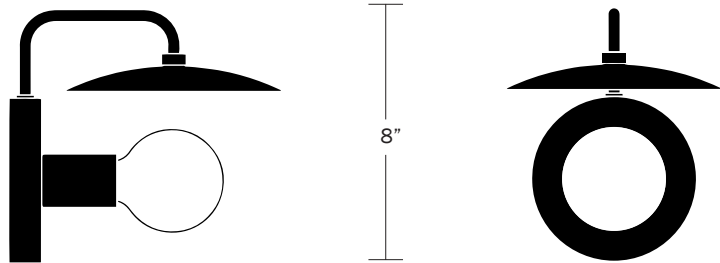

WORKSTEAD

ORBIT SOLO
hewn brass

WORKSTEAD

ORBIT SOLO
brushed nickel

WORKSTEAD

ORBIT SOLO
hand finished bronze

WORKSTEAD

ORBIT SOLO

hardwired

Description

ORBIT SOLO uses the language of our popular ORBIT SCONCE to present a single glowing bulb set against a hovering luminous disc. The dish can be fixed either above or below the socket, to direct a reflective beam of light. UL Listed. Damp Rated.

Finish Options

Hewn Brass
Brushed Nickel
Hand Finished Bronze

Dimensions

Overall Height - 8"
Dish Diameter - 7"
Depth - 9"
Backplate Diameter - 5"

Weight

6 lbs

Lamp

60 Watt Incandescent Max
6W Dimmable LED Bulb Included
3" Diameter With Porcelain Finish
50 Watt Equivalent
540 Lumens
2700K Color Temperature
Bulb Life 30,000 Hours
110/120V, E26
220/240V, E27
UL/CE Listed
Damp Rated