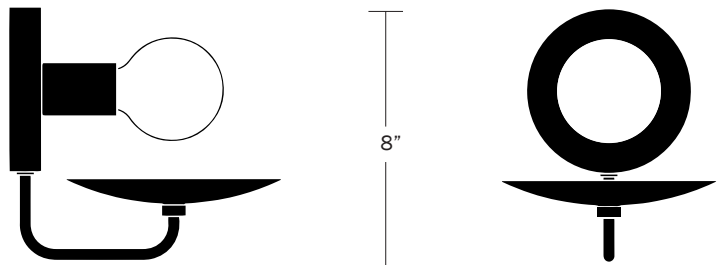

WORKSTEAD

ORBIT SOLO
hewn brass

WORKSTEAD

ORBIT SOLO
brushed nickel

WORKSTEAD

ORBIT SOLO
hand finished bronze

WORKSTEAD

ORBIT SOLO

hardwired

Description

ORBIT SOLO uses the language of our popular ORBIT SCONCE to present a single glowing bulb set against a hovering luminous disc. The dish can be fixed either above or below the socket, to direct a reflective beam of light. UL Listed. Damp Rated.

Finish Options

Hewn Brass
Brushed Nickel
Hand Finished Bronze

Dimensions

Overall Height - 8"
Dish Diameter - 7"
Depth - 9"
Backplate Diameter - 5"

Weight

6 lbs

Lamp

60 Watt Incandescent Max
6W Dimmable LED Bulb Included
3" Diameter With Porcelain Finish
50 Watt Equivalent
540 Lumens
2700K Color Temperature
Bulb Life 30,000 Hours
110/120V, E26
220/240V, E27
UL/CE Listed
Damp Rated