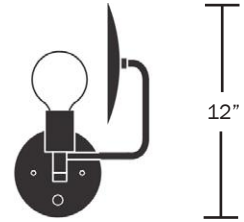

hardwired

Description

The Orbit Sconce is a modern interpretation of an early American candle form. With a reflective spun brass disc rotating 320 degrees, the sconce can act as both a reflector and deflector of light. The most elemental piece of the Orbit Series, the sconce radiates a unique and warm glow from a single point of light. Featuring an integrated dimmer knob. UL Listed. Damp Rated.

Materials

Hewn Brass
Hand Finished Bronze
Brushed Nickel

Dimensions

Disc - 7"
Canopy - 5"

Weight

4 lbs

Lamp

60 Watt Max
6W Dimmable LED bulb included
540 Lumens
50 Watt Equivalent
2700K Color Temperature
Bulb Life 30,000 Hours
110/120V, E26
220/240, E27
UL / CE Approved
Damp Rated