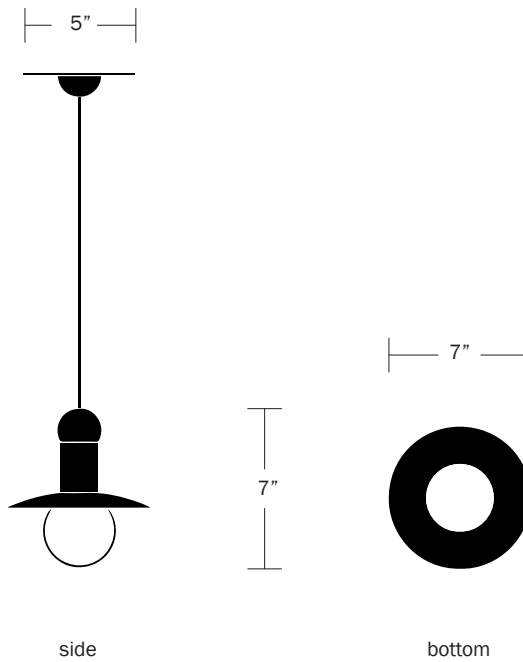

hardwired

Description

The ORBIT CORD PENDANT positions a single glowing bulb against a stationary radiant dish, exploring the scale and illumination of an early American candle via the form of a traditional down-light pendant. With rotund details, each pendant provides a captivating glow. Available in Hewn Brass, Brushed Nickel, or Hand Finished Bronze. UL Listed. Damp Rated.

Finish Options

Hewn Brass
Brushed Nickel
Hand Finished Bronze
Beige Cloth Cord
Black Cloth Cord

Dimensions

Cord Length - 10'
Diameter - 7"
Canopy Diameter - 5"
Height Including Bulb - 7"

Weight

5 lbs

Lamp

60 Watt Incandescent Max
6W Dimmable LED Bulb Included
3" Diameter With Porcelain Finish
50 Watt Equivalent
540 Lumens
2700K Color Temperature
Bulb Life 30,000 Hours
110/120V, E26
220/240V, E27
UL/CE Listed
Damp Rated