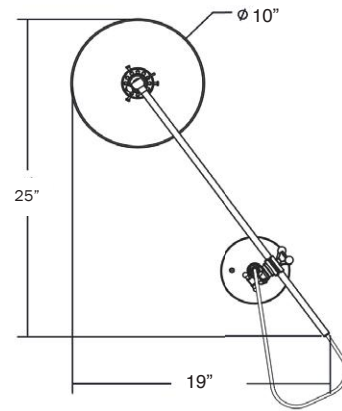

Finish Options

Industrial Black
Hewn Brass

Dimensions

Fixed Arm - 18"
Adjustable Arm - 24"
Shade - 10"
Backplate Diameter - 5.25"
Cord - 10'

Weight

6 lbs

Lamp

60 Watt Incandescent Max
6W Dimmable LED Bulb Included
3" Diameter With Porcelain Finish
50 Watt Equivalent
540 Lumens
2700K Color Temperature
Bulb Life 30,000 Hours
110/120V, E26
220/240V, E27
UL/CE Listed
Damp Rated

side

25"

front

side

32"

front

WORKSTEAD

WORKSTEAD

Finish Options

Industrial Black
Hewn Brass

Dimensions

Fixed Arm - 18"
Adjustable Arm - 24"
Shade - 10"
Backplate Diameter - 5.25"
Cord - 10'

Weight

5 lbs

Lamp

60 Watt Incandescent Max
6W Dimmable LED Bulb Included
3" Diameter With Porcelain Finish
50 Watt Equivalent
540 Lumens
2700K Color Temperature
Bulb Life 30,000 Hours
110/120V, E26
220/240V, E27
UL/CE Listed
Damp Rated

side

25"

front

side

32"

front

WORKSTEAD