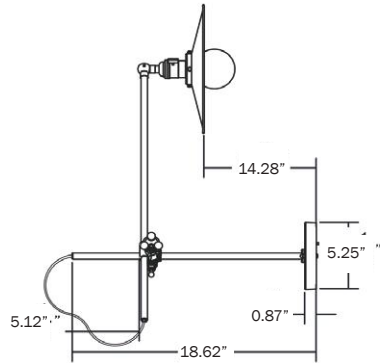

Finish Options

Industrial Black
Hewn Brass

Dimensions

Fixed Arm - 18"
Adjustable Arm - 24"
Shade - 10"
Backplate Diameter - 5.25"
Cord - 10'

Weight

6 lbs

Lamp

60 Watt Incandescent Max
6W Dimmable LED Bulb Included
3" Diameter With Porcelain Finish
50 Watt Equivalent
540 Lumens
2700K Color Temperature
Bulb Life 30,000 Hours
110/120V, E26
220/240V, E27
UL/CE Listed
Damp Rated

side

25"

front

side

32"

front

WORKSTEAD

WORKSTEAD

WALL LAMP
plug-in

WORKSTEAD

WALL LAMP

plug-in

Description

The WALL LAMP is a distilled interpretation of 19th century factory lighting. Composed of a metal shade that can rotate 360 degrees, a hand-cast adjustable clamp and an on-fixture switch, the highly adaptable piece can be used as a ceiling washer, task light or reading lamp. UL Listed. Damp Rated.

Finish Options

Industrial Black
Hewn Brass

Dimensions

Fixed Arm - 18"
Adjustable Arm - 24"
Shade - 10"
Backplate Diameter - 5.25"
Cord - 10'

Weight

5 lbs

Lamp

60 Watt Incandescent Max
6W Dimmable LED Bulb Included
3" Diameter With Porcelain Finish
50 Watt Equivalent
540 Lumens
2700K Color Temperature
Bulb Life 30,000 Hours
110/120V, E26
220/240V, E27
UL/CE Listed
Damp Rated