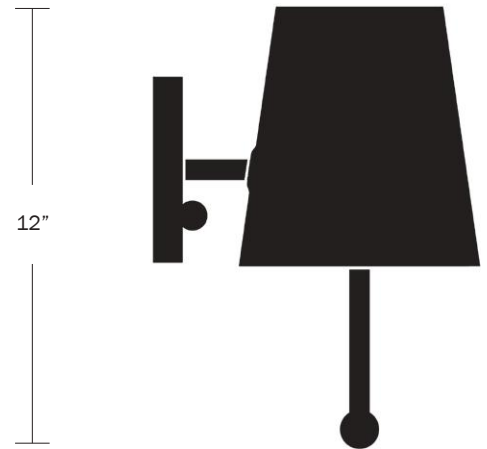

WORKSTEAD

HOUSE SCONCE

hardwired or plug-in

Description

The House Sconce is our take on the classic shaded sconce typology made modern thanks to an unexpectedly playful spirit. The adjustable fixture can be pivoted as a whole, to create a graphic beam of light against the wall. Features an integrated dimmer knob. UL Listed. Damp Rated.

Finish Options

Hewn Brass
Natural Linen
Nude Cloth Cord

Dimensions

Shade Height - 7"
Shade Top Diameter - 4.5"
Shade Bottom Diameter - 6.5"
Backplate Diameter - 5"
Overall Fixture Height - 12"
Overall Fixture Depth - 9"
Cord Option - 10'

Weight

5 lbs

Lamp

60 Watt Incandescent Max
5W Dimmable LED Bulb Included
2" Diameter With Porcelain Finish
40 Watt Equivalent
325 Lumens
2700K Color Temperature
Bulb Life 30,000 Hours
110/120V, E12
220/240V, E14
UL/CE Listed
Damp Rated

12"