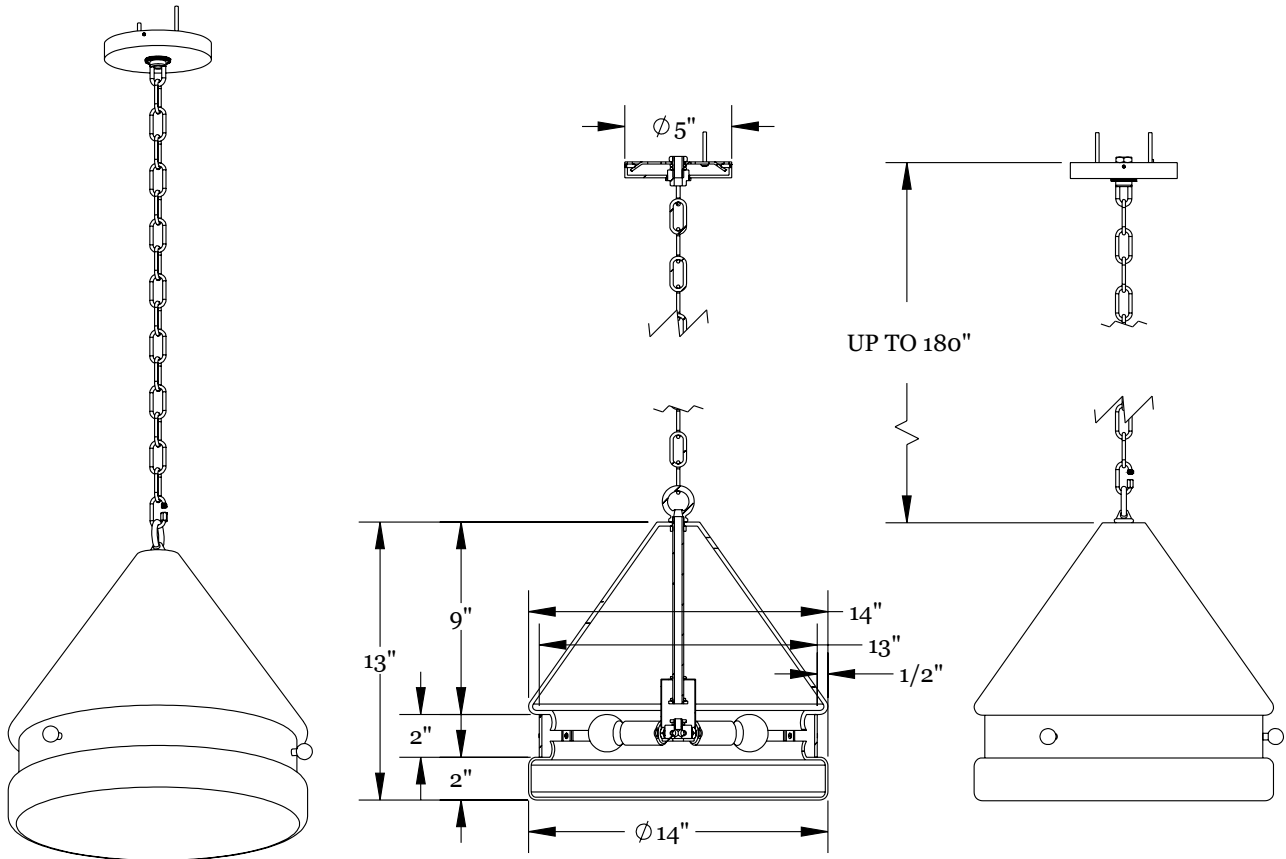

WORKSTEAD

CHAIN ADJUSTABLE DURING
ON SITE INSTALLATION

CHAIN WIRED WITH
COLOR MATCHED
CLOTH CORD