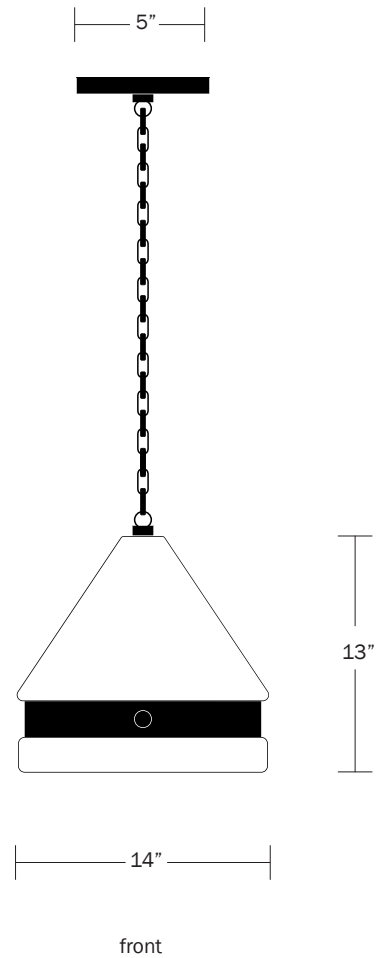

WORKSTEAD

CARDINAL SLAB PENDANT LARGE
matte white enamel, white enamel glass, sandblasted glass

WORKSTEAD

CARDINAL SLAB PENDANT LARGE

hardwired

Description

CARDINAL SLAB PENDANT LARGE rests atop a slender sandblasted disc. Secured by a custom metal collar and suspended from a delicate chain, this fixture buoyantly resists gravity, bobbing along on an invisible surface.

Hardware Finish Options

Matte White Enamel
Matte Black Enamel

Glass Finish

Top - White Enamel Glass
Bottom - Sandblasted Clear Glass

Dimensions

Overall Height Small - 24"
Medium - 36"
Large - 48"
Custom Overall Heights Available
Glass Diameter - 14"
Canopy Diameter - 5"

Weight

16 lbs

Lamp

25 Watt Incandescent Max Per Socket
(3) Tala Sphere I E12/E14 Bulbs Included
2" Diameter With
Porcelain Finish
3.8W Dimmable LED Bulb
40 Watt Equivalent
220 Lumens Per Bulb
2000 - 2800K Color Temperature
Bulb Life 15,000 Hours
110/120V, E12
220/240V, E14
UL/cUL/CE Listed
Damp Rated
Swag Kit Available Upon Request