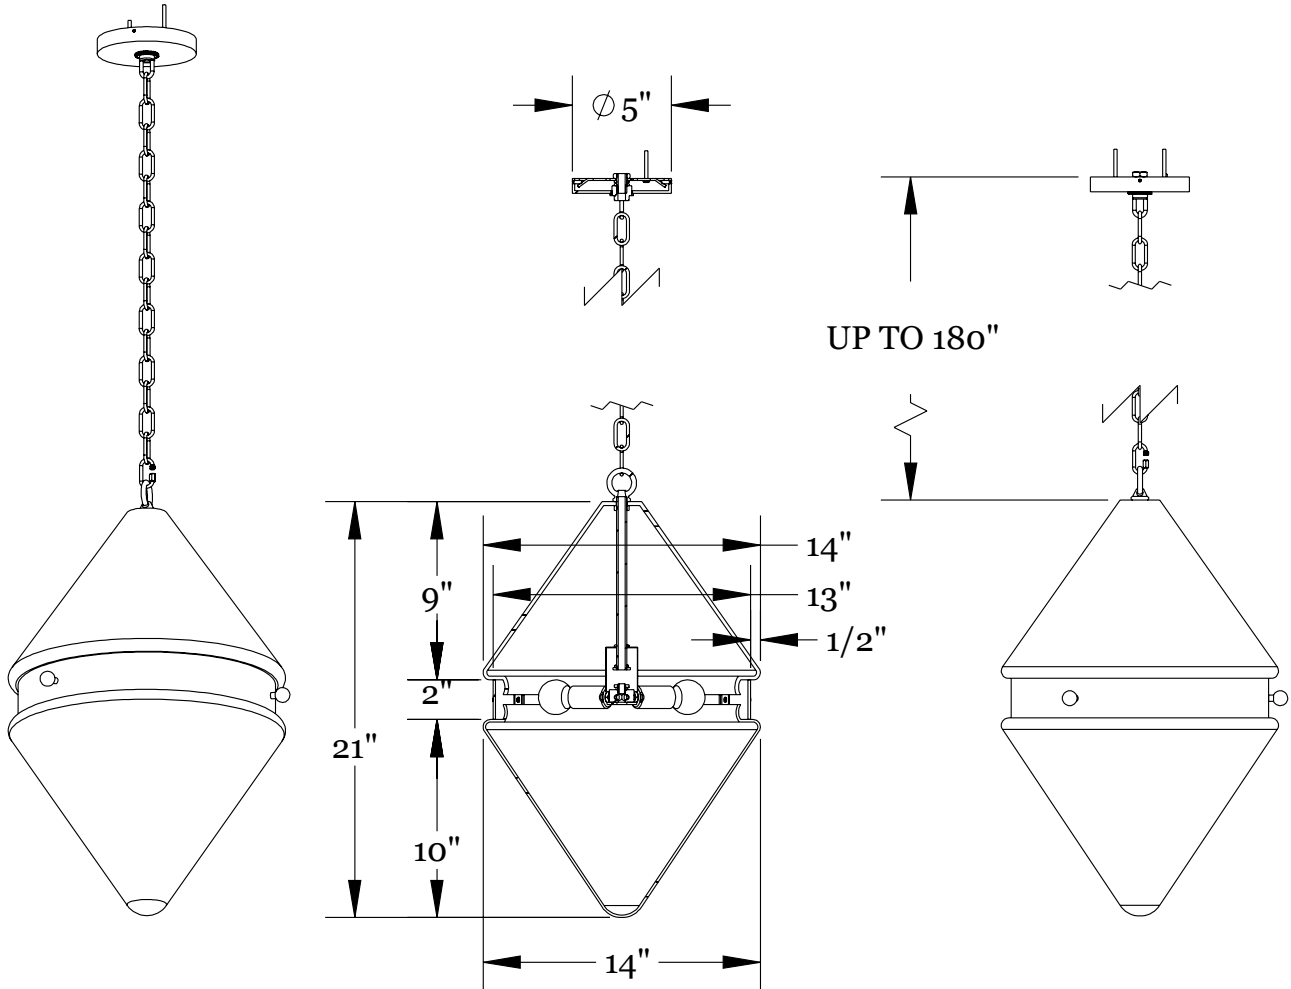

WORKSTEAD

CHAIN ADJUSTABLE DURING
ON SITE INSTALLATION

CHAIN WIRED WITH
COLOR MATCHED
CLOTH CORD