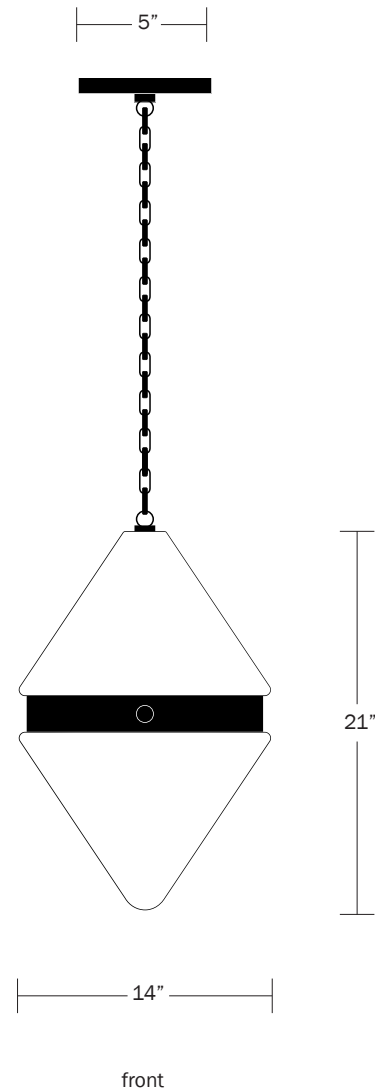

WORKSTEAD

CARDINAL PENDANT

LARGE
hardwired

Description

CARDINAL PENDANT LARGE mirrors two substantial hand-blown glass cones in contrasting white enamel and sandblasted finishes. Suspended by a delicate chain and secured with a custom metal collar, this robust fixture is an impressive beacon in both scale and luminosity.

Hardware Finish Options

Matte White Enamel
Matte Black Enamel

Glass Finish

Top - White Enamel Glass
Bottom - Sandblasted Clear Glass

Dimensions

Overall Height Small - 24"
Medium - 36"
Large - 48"
Custom Overall Heights Available
Glass Diameter - 14"
Canopy Diameter - 5"

Weight

17 lbs

Lamp

25 Watt Incandescent Max Per Socket
(3) Tala Sphere I E12/E14 Bulbs Included
2" Diameter With
Porcelain Finish
3.8W Dimmable LED Bulb
40 Watt Equivalent
220 Lumens Per Bulb
2000 - 2800K Color Temperature
Bulb Life 15,000 Hours
110/120V, E12
220/240V, E14
UL/cUL/CE Listed
Damp Rated
Swag Kit Available Upon Request